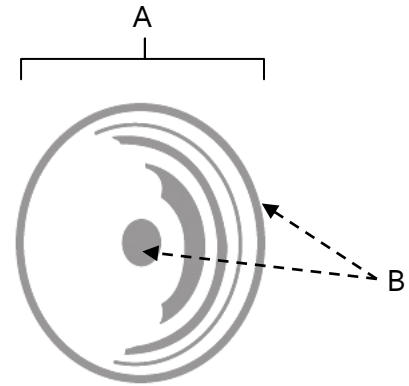

SPECIFICATIONS

**VENETIAN
ROSETTES**

FEATURES

Traditional styling
Multiple finishes
Concealed installation

WARRANTY

Limited lifetime

FINISHES

Polished Chrome (PC)
Antique English Matte (AEM)
Barcelona (BARC)
Bronze (BRZ)
Chocolate Bronze (CHBRZ)
Polished Antique (PA)
Satin Nickel (SN)

MATERIAL

Brass

Item#	A	B
A1503 (for A1501)	1 3/8"	1/4"
A1504 (for A1502)	1 5/8"	1/4"

KEY:

A - Length and Width
B - Projection

NOTE: Dimensions and specifications are subject to change without notice.