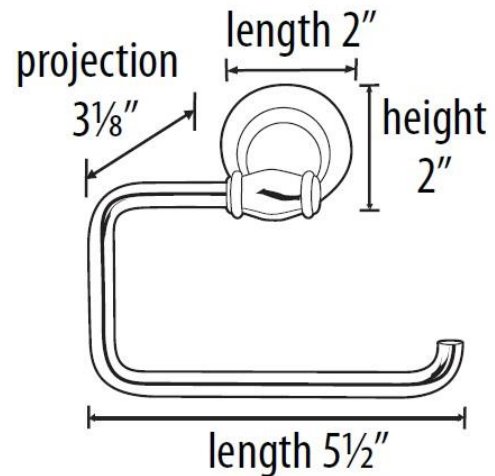

SPECIFICATIONS

CHARLIE'S COLLECTION
SINGLE POST TISSUE HOLDER

FEATURES

Transitional styling
Multiple finishes
Concealed installation

WARRANTY

Limited lifetime

FINISHES

Polished Brass (PB)
Polished Brass/Non-lacquered (PB/NL)
Polished Chrome (PC)
Barcelona (BARC)
Bronze (BRZ)
Chocolate Bronze (CHBRZ)
Polished Nickel (PN)
Satin Nickel (SN)

MATERIAL

Brass

Item#

A6766

NOTE: Dimensions and specifications are subject to change without notice.