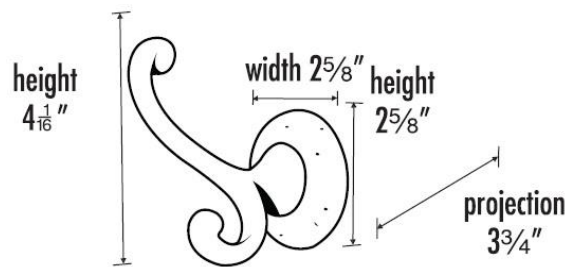

**SPECIFICATIONS**

**SIERRA**  
ROBE HOOK

**FEATURES**

Rustic styling  
Multiple finishes  
Concealed installation

**WARRANTY**

Limited lifetime

**FINISHES**

Dark Bronze (DKBRZ)  
Rust Bronze (RSTBRZ)  
Iron (IRN)  
White Bronze (WHBRZ)

**MATERIAL**

Bronze

**Item#**

**A8299**

NOTE: Dimensions and specifications are subject to change without notice.