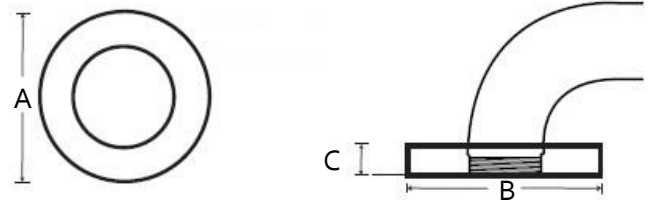

**SPECIFICATIONS**

**ADA COMPLIANT GRAB BARS**  
GRAB BAR BRACKET

**FEATURES**

Modern styling  
Multiple finishes  
Concealed installation

**WARRANTY**

Limited lifetime

**FINISHES**

Polished Chrome (PC)  
Polished Nickel (PN)  
Satin Nickel (SN)

**MATERIAL**

Brass

Item#	A	B	C
A8324	3"	3"	1/2"

**KEY:**

A - Length  
B - Width  
C - Projection

NOTE: Dimensions and specifications are subject to change without notice.