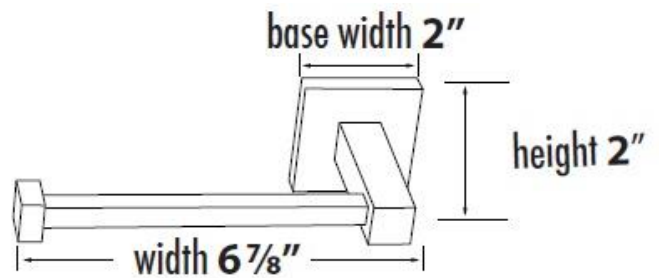

SPECIFICATIONS

CONTEMPORARY II
SINGLE POST TISSUE HOLDER

FEATURES

- Modern styling
- Multiple finishes
- Concealed installation

WARRANTY

- Limited lifetime

FINISHES

- Polished Brass/Non-lacquered (PB/NL)
- Polished Chrome (PC)
- Bronze (BRZ)
- Polished Nickel (PN)
- Satin Brass (SB)
- Satin Nickel (SN)