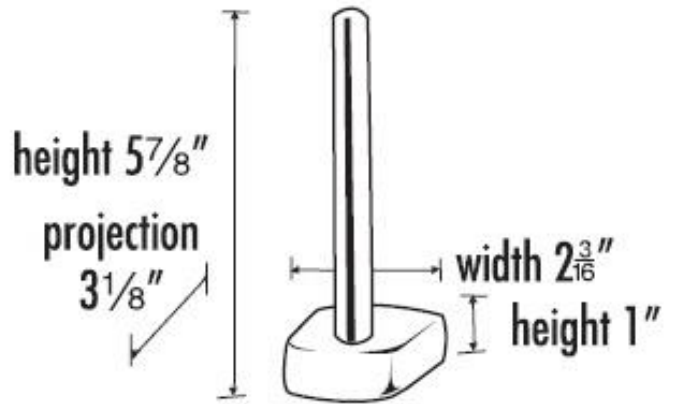

SPECIFICATIONS

EURO

RESERVE TISSUE HOLDER

FEATURES

- Modern styling
- Multiple finishes
- Concealed installation

WARRANTY

- Limited lifetime

FINISHES