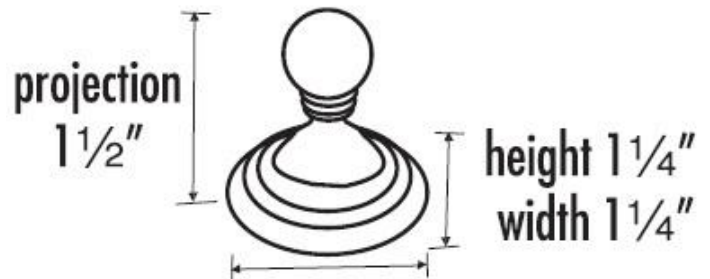

SPECIFICATIONS

EMBASSY
ROBE HOOK

FEATURES

Traditional styling
Multiple finishes
Concealed installation

WARRANTY

Limited lifetime

FINISHES

Polished Brass (PB)
Polished Brass/Non-lacquered (PB/NL)
Polished Chrome (PC)
Antique English (AE)
Antique English Matte (AEM)
Barcelona (BARC)
Bronze (BRZ)
Chocolate Bronze (CHBRZ)
Polished Nickel (PN)
Satin Nickel (SN)
Polished Chrome/Gold (PC/GLD)
Satin Nickel/Gold (SN/GLD)

MATERIAL

Brass

Item#

A9081

NOTE: Dimensions and specifications are subject to change without notice.