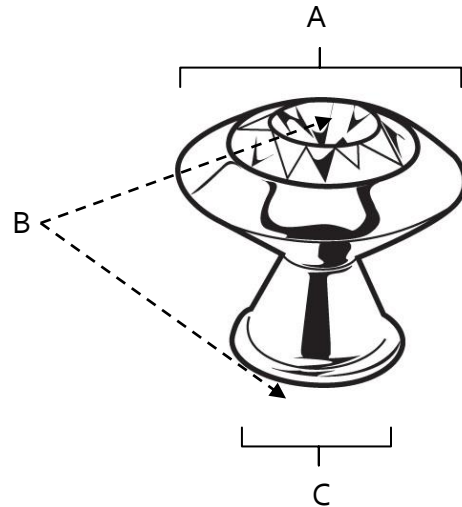

SPECIFICATIONS

CRYSTAL
ROUND CRYSTAL KNOB

FEATURES

- Traditional styling
- Multiple finishes
- Concealed installation

WARRANTY

Limited lifetime

FINISHES

- Polished Brass (PB)
- Polished Chrome (PC)
- Bronze (BRZ)
- Polished Antique (PA)
- Polished Nickel (PN)
- Satin Nickel (SN)
- Gold (GLD)

MATERIAL

- Brass
- Swarovski Crystal

Item#	A	B	C
C214	1 1/4"	1 1/8"	3/4"

KEY:

- A - Length and Width
- B - Projection
- C - Mount Length and Width

NOTE: Dimensions and specifications are subject to change without notice.