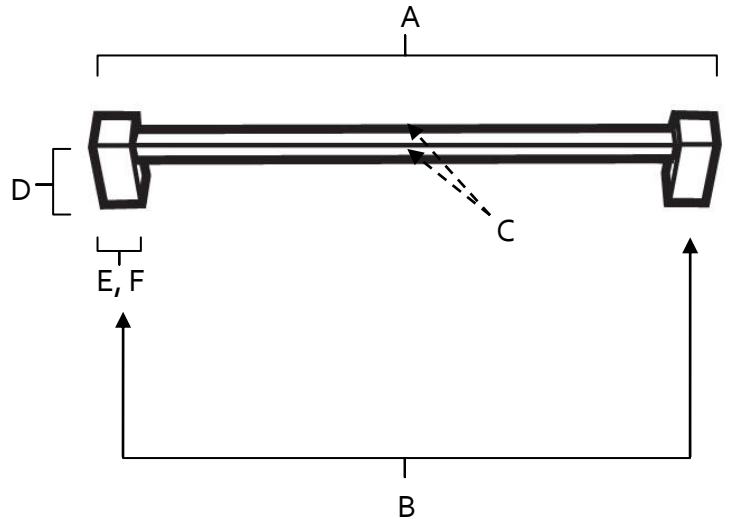

SPECIFICATIONS

CONTEMPORARY II
APPLIANCE PULLS

FEATURES

- Modern styling
- Multiple finishes
- Concealed installation

WARRANTY

Limited lifetime

FINISHES

- Polished Chrome (PC)
- Barcelona (BARC)
- Bronze (BRZ)
- Chocolate Bronze (CHBRZ)
- Polished Nickel (PN)
- Satin Nickel (SN)

MATERIAL

Brass

Item#	A	B	C	D	E (L)	F (W)
D718-8	8 5/8"	8"	3/8"	1 3/8"	5/8"	5/8"
D718-12	12 5/8"	12"	3/8"	1 5/8"	5/8"	5/8"
D718-18	18 5/8"	18"	3/8"	1 5/8"	5/8"	5/8"

KEY:

- A - Overall Length
- B - Center to Center
- C - Handle Width
- D - Projection
- E - Mount Length
- F - Mount Width

NOTE: Dimensions and specifications are subject to change without notice.