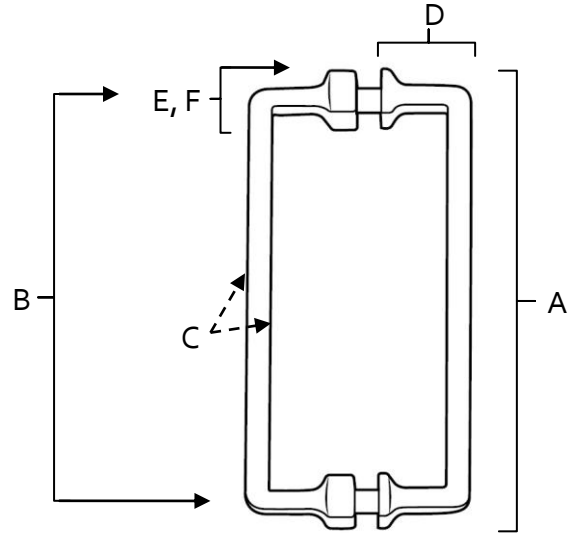

SPECIFICATIONS

**MILLENNIUM
BACK-TO-BACK PULLS**

FEATURES

- Contemporary styling
- Multiple finishes
- Concealed installation

WARRANTY

Limited lifetime

FINISHES

- Polished Brass/Non-lacquered (PB/NL)
- Polished Chrome (PC)
- Bronze (BRZ)
- Polished Nickel (PN)
- Satin Nickel (SN)

MATERIAL

Brass

Item#	A	B	C	D	E (L)	F (W)
G950-6	6 5/8"	6"	5/16"	1 3/8"	5/8"	5/8"
G950-8	8 7/8"	8"	5/16"	1 3/8"	3/4"	3/4"

KEY:

- A - Overall Length
- B - Center to Center
- C - Handle Width
- D - Projection
- E - Mount Length
- F - Mouth Width

NOTE: Dimensions and specifications are subject to change without notice.