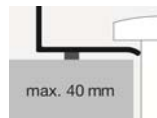

A³form

Technical data sheet

Dish basins

SB.K450.GS

Article number: 3502000000

Design partner: busalt design

Features

Description	SB.K450.GS
Article number	3502000000
Standard colour	White
Special surfaces	White easy-clean (XXXX XXX 400) White antibacterial (XXXX XXX 401)
Construction	without faucet hole, without overflow
Special versions	special- or matt colour
Dimensions	17 3/4"
Material	Glazed steel
Net weight	9.92 lbs
Installation	for installation on counter tops
Accessoires	Bottle trap SI.2, Bottle trap SI.3
Faucet information	Optimum point of impact approx. 5 1/8 – 7 1/8" from rear edge of basin.

Faucets with a vertical outlet and an aerator provide the optimum flow of water onto the surface below (angle of impact: 90°).

Text for invitation to tender

Dish basin, round, 17 3/4" ø, glazed inside and outside, height 5 1/8", without faucet hole and overflow, including base ring and chrome-plated drain valve