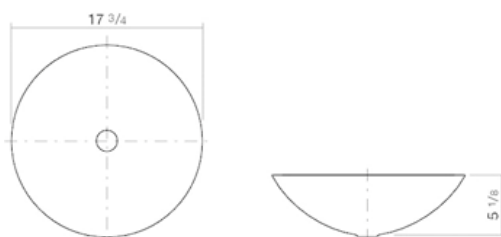

A³form

Technical data sheet

Dish basins

SB.K450.GS

Article number: 3502000000

Design partner: busalt design

Features

Description	SB.K450.GS
Article number	3502000000
Standard colour	White
Special surfaces	White easy-clean (XXXX XXX 400) White antibacterial (XXXX XXX 401)
Construction	without faucet hole, without overflow
Special versions	special- or matt colour
Dimensions	17 3/4"
Material	Glazed steel
Net weight	9.92 lbs
Installation	for installation on counter tops
Accessoires	Bottle trap SI.2, Bottle trap SI.3
Faucet information	Optimum point of impact approx. 5 1/8 – 7 1/8" from rear edge of basin.

Faucets with a vertical outlet and an aerator provide the optimum flow of water onto the surface below (angle of impact: 90°).

Text for invitation to tender

Dish basin, round, 17 3/4" ø, glazed inside and outside, height 5 1/8", without faucet hole and overflow, including base ring and chrome-plated drain valve