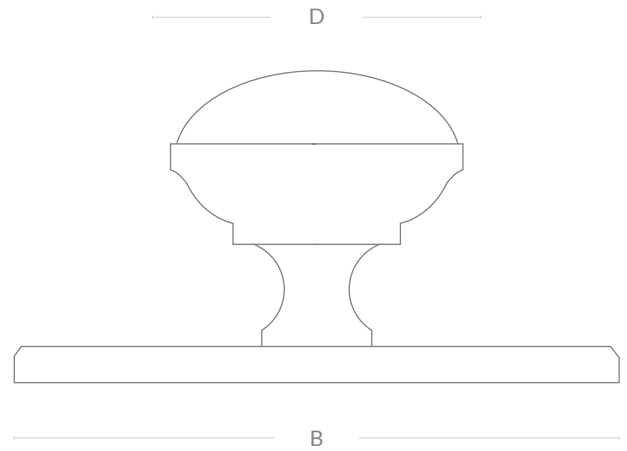

Queslett Knob

Knob Code	Diameter (D)	Base Plate (B)	Projection (P)
QKR	34mm	38 x 76mm	36mm

Available in all Armac Martin finishes, & supplied with M4 breakoff screws.
 Please see: www.armacmartin.co.uk/pages/our-finishes for further details.