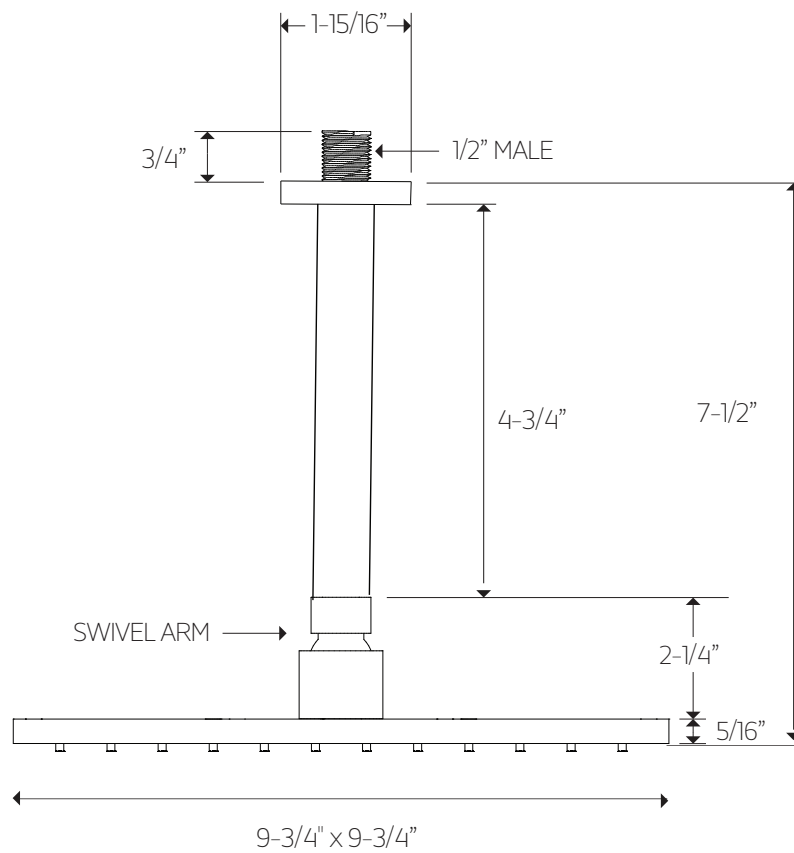

artos[®]

F907-51

TECHNICAL DATA SHEET

10" shower rainhead ceiling
mount, 4.75" arm square

artos[®]

F907-51

OPERATING SPECIFICATIONS

10" shower rainhead ceiling
mount, 4.75" arm square

FEATURES

Solid Brass

OPERATING PRESSURE

Minimum: 15 psi

Maximum: 75 psi

Above 90psi it may be necessary to install a pressure
reducer

OPERATING TEMPERATURE

Maximum: 176°