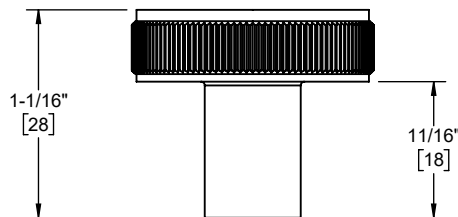

Features

- Over 28 finishes including 13 PVD finishes
- All brass construction
- Includes all mounting hardware

Codes/Standards

Product meets or exceeds the following:

- None applicable

Dimensions are inches, rounded to 1/16"
[Dimensions in brackets are mm, rounded to 1mm]