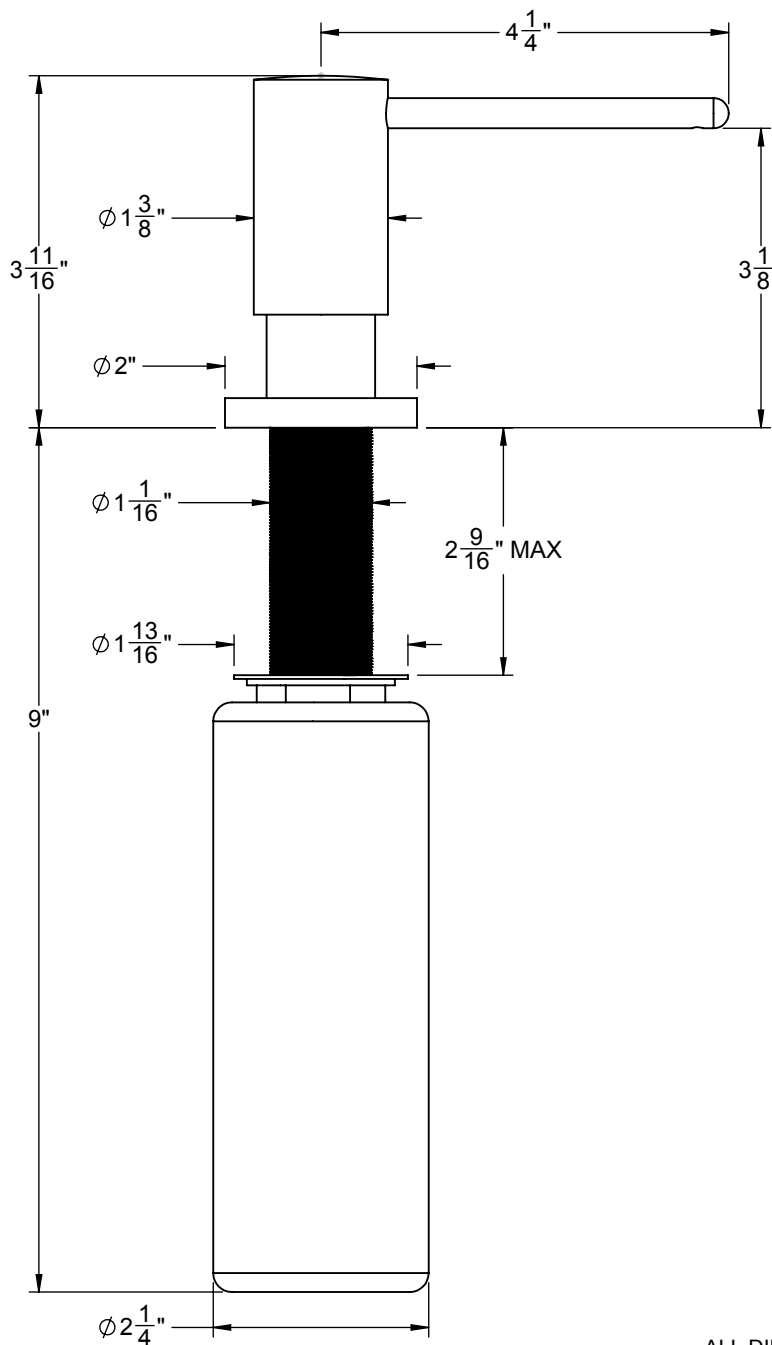

Features

- Solid brass construction
- Easy refill from top
- 12.5 fl. ounce capacity bottle
- Over 30 finishes including 15 PVD finishes

9631-K50

THROUGH-HOLE SPECIFICATIONS

MIN	RECOMENDED	MAX
Ø 1-1/16"	Ø 1-1/4"	Ø 1-1/2"

ALL DIMENSIONS SHOWN TO NEAREST 1/16"