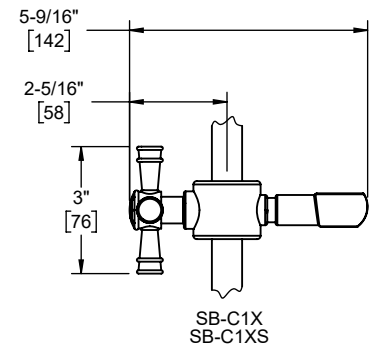

California Faucets®

CHRISTOPHERGRUBB Collection

Trousdale™

Slide Bar

Features

- Available in 28 finishes including 13 PVD finishes
- All brass construction
- Bar pivots 180° without loosening slide handle
- Adjustable position slide with positive-lock swivel holder
- Accepts most conical handshower hoses
- Right or left handed based on installation
- Includes all mounting hardware

Codes/Standards

Product meets or exceeds the following:

- ASME A112.18.1/CSA B125.1
- ADA (lever handle only)

SB-C1
SB-C1X
SB-C1XS

SB-C1 shown

SB-C1X shown

- (4X) - #8 X 1" phillips head screw
- (4X) - anchor, plastic #8-10 finned

Specifications subject to change without notice

Dimensions are inches, rounded to 1/16"
[Dimensions in brackets are mm, rounded to 1mm]