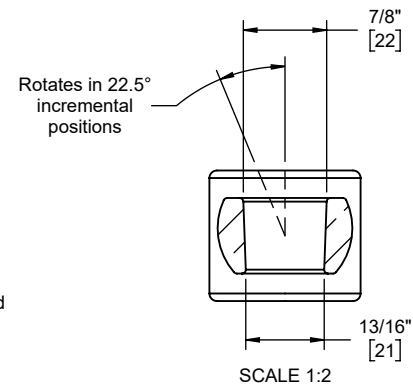

California Faucets®

CHRISTOPHERGRUBB Collection

Trousdale™

Slide Bar

Features

- Available in 28 finishes including 13 PVD finishes
- All brass construction
- Bar pivots 180° without loosening slide handle
- Adjustable position slide with positive-lock swivel holder
- Accepts most conical handshower hoses
- Right or left handed based on installation
- Includes all mounting hardware

Codes/Standards

Product meets or exceeds the following:

- ASME A112.18.1/CSA B125.1
- ADA (lever handle only)

SB-C1
SB-C1X
SB-C1XS

SB-C1 shown

SB-C1X shown

- (4X) - #8 X 1" phillips head screw
- (4X) - anchor, plastic #8-10 finned

Specifications subject to change without notice

Dimensions are inches, rounded to 1/16"
[Dimensions in brackets are mm, rounded to 1mm]