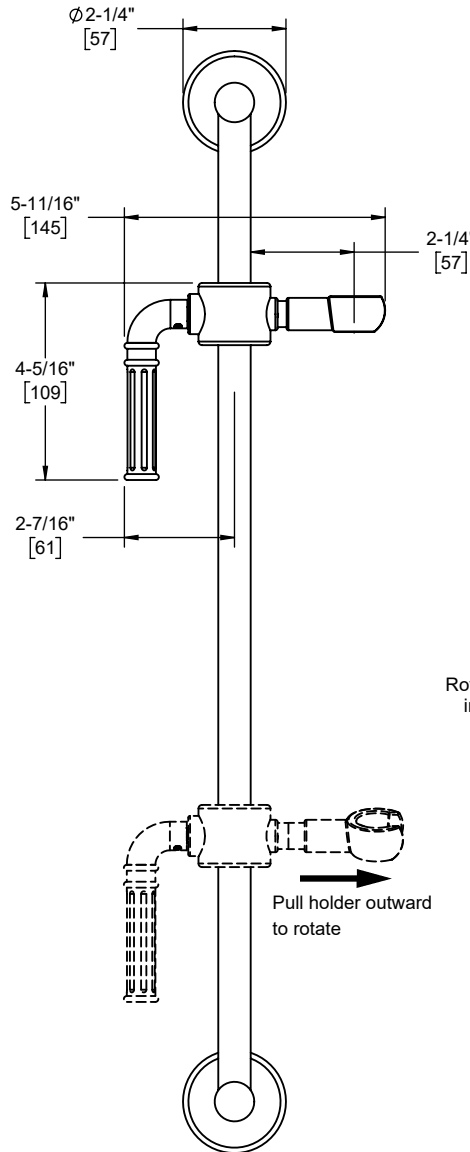

California Faucets®

CHRISTOPHERGRUBB Collection

Trousdale™

Slide Bar

Features

- Available in 28 finishes including 13 PVD finishes
- All brass construction
- Bar pivots 180° without loosening slide handle
- Adjustable position slide with positive-lock swivel holder
- Accepts most conical handshower hoses
- Right or left handed based on installation
- Includes all mounting hardware

Codes/Standards

Product meets or exceeds the following:

- ASME A112.18.1/CSA B125.1
- ADA (lever handle only)

SB-C1
SB-C1X
SB-C1XS

SB-C1 shown

SB-C1X shown

- (4X) - #8 X 1" phillips head screw
- (4X) - anchor, plastic #8-10 finned

Specifications subject to change without notice

Dimensions are inches, rounded to 1/16"
[Dimensions in brackets are mm, rounded to 1mm]