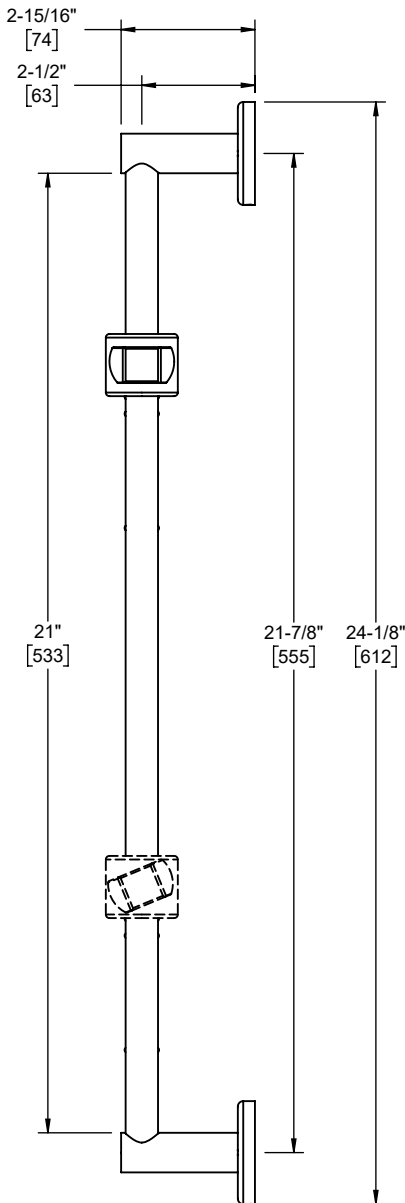

California Faucets®

CHRISTOPHERGRUBB Collection

Trousdale™

Slide Bar

Features

- Available in 28 finishes including 13 PVD finishes
- All brass construction
- Bar pivots 180° without loosening slide handle
- Adjustable position slide with positive-lock swivel holder
- Accepts most conical handshower hoses
- Right or left handed based on installation
- Includes all mounting hardware

Codes/Standards

Product meets or exceeds the following:

- ASME A112.18.1/CSA B125.1
- ADA (lever handle only)

SB-C1
SB-C1X
SB-C1XS

SB-C1 shown

SB-C1X shown

- (4X) - #8 X 1" phillips head screw
- (4X) - anchor, plastic #8-10 finned

Specifications subject to change without notice

Dimensions are inches, rounded to 1/16"
[Dimensions in brackets are mm, rounded to 1mm]