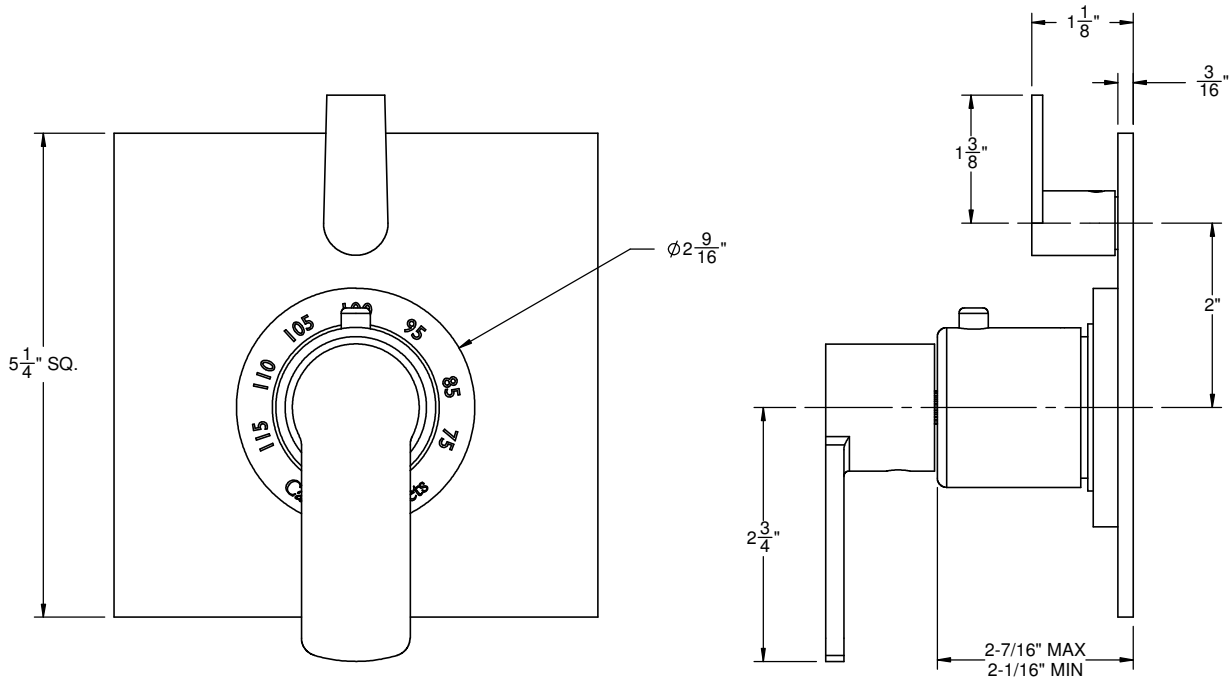

California Faucets®

Arpeggio™

STYLETHERM TRIM ONLY W/ SINGLE VOLUME CONTROL

Features

- All brass construction
- 100°F safety stop button with manual override
- Single integral volume control
- 5-1/4" square faceplate
- Less head, arm and flange
- Engraved brass temperature ring
- Over 30 finishes including 15 PVD finishes

Codes/Standards Applicable

Product meets or exceeds the following:

- ASME A112.18.1/CSA B125.1
- ASSE 1016
- ADA compliant

TO-THF1L-E4

ALL DIMENSIONS SHOWN TO NEAREST 1/16"