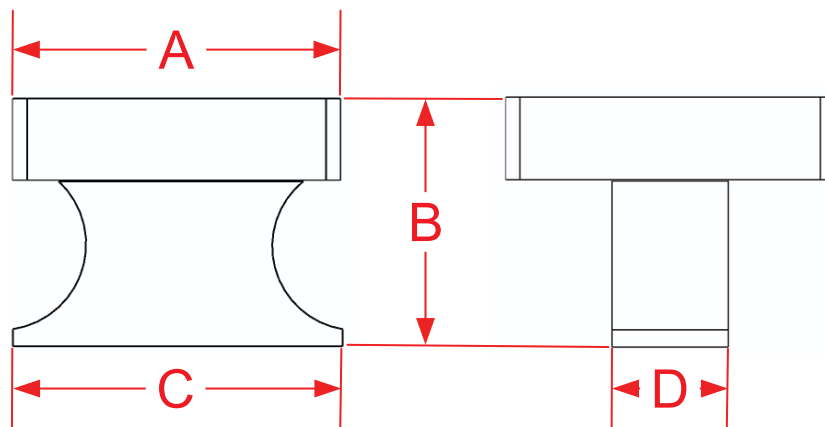

Series 735 Cabinet Knob

Finishes for Life
TARNISH-FREE GUARANTEED

	A	B	C	D
Part #	Diameter	Projection	Base, Front	Base, Side
735	1.5000"	1.1250"	1.5000"	0.5000"
Custom Sizing Available				

Manufacturing Fine Architectural Hardware
in the USA Since 1927