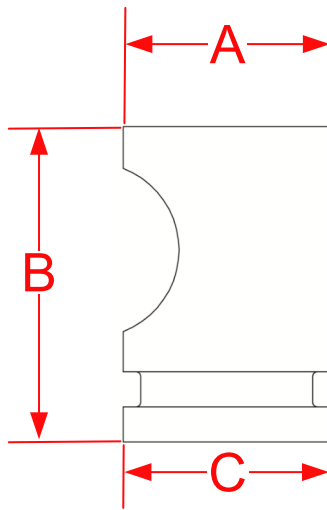

# Series 141, 142 and 143 Cabinet Knobs

Finishes for Life  
TARNISH-FREE GUARANTEED

	A	B	C
Part #	Overall	Projection	Base
141	0.5000"	1.0000"	0.5000"
142	0.7500"	1.1250"	0.7500"
143	1.0000"	1.2500"	1.0000"
Custom Sizing Available			