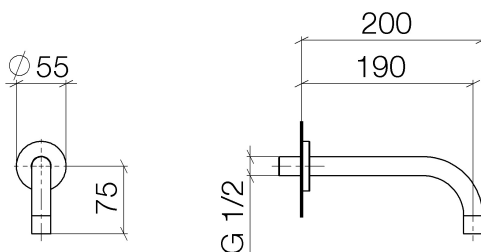

**Touchfree Wall-mounted basin spout 190mm without pop-up waste**  
Article number: 13800882

**Touchfree Wall-mounted basin spout 190mm without pop-up waste**  
Article number: 13800882

**Exploded assembly drawing**

**Touchfree Wall-mounted basin spout 190mm without pop-up waste**  
Article number: 13800882

**Order quantity**

<b>No.</b>	<b>Article number</b>	<b>Name</b>	<b>Installation quantity</b>
<b>1</b>	0924030811090	extension	1
<b>2</b>	09141002690	seal	1
<b>3</b>	092722503ff	rosette	1
<b>4</b>	90230101900ff	aerator	1

**Flow rate chart**