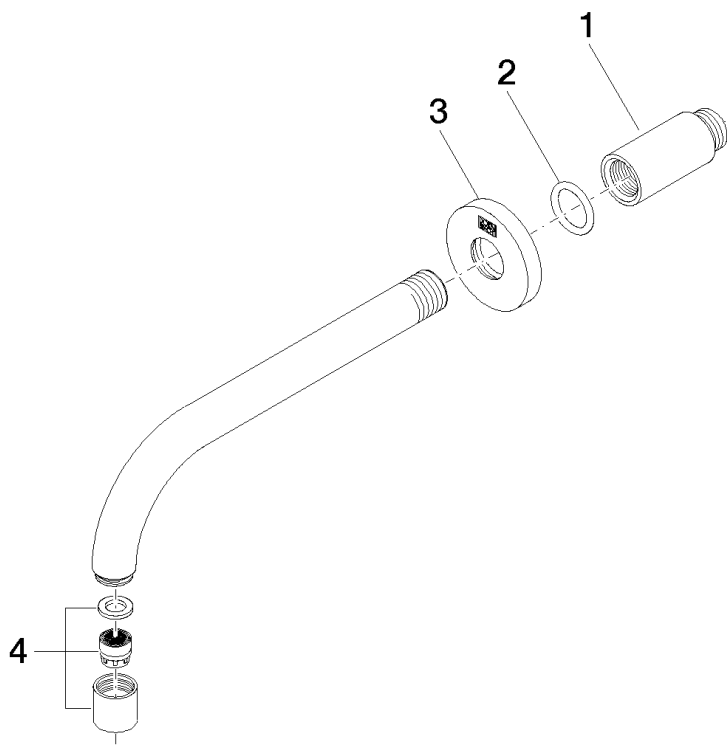

**Touchfree Wall-mounted basin spout 190mm without pop-up waste**  
Article number: 13800882

**Touchfree Wall-mounted basin spout 190mm without pop-up waste**  
Article number: 13800882

**Exploded assembly drawing**

**Touchfree Wall-mounted basin spout 190mm without pop-up waste**  
Article number: 13800882

**Order quantity**

<b>No.</b>	<b>Article number</b>	<b>Name</b>	<b>Installation quantity</b>
<b>1</b>	0924030811090	extension	1
<b>2</b>	09141002690	seal	1
<b>3</b>	092722503ff	rosette	1
<b>4</b>	90230101900ff	aerator	1

**Flow rate chart**