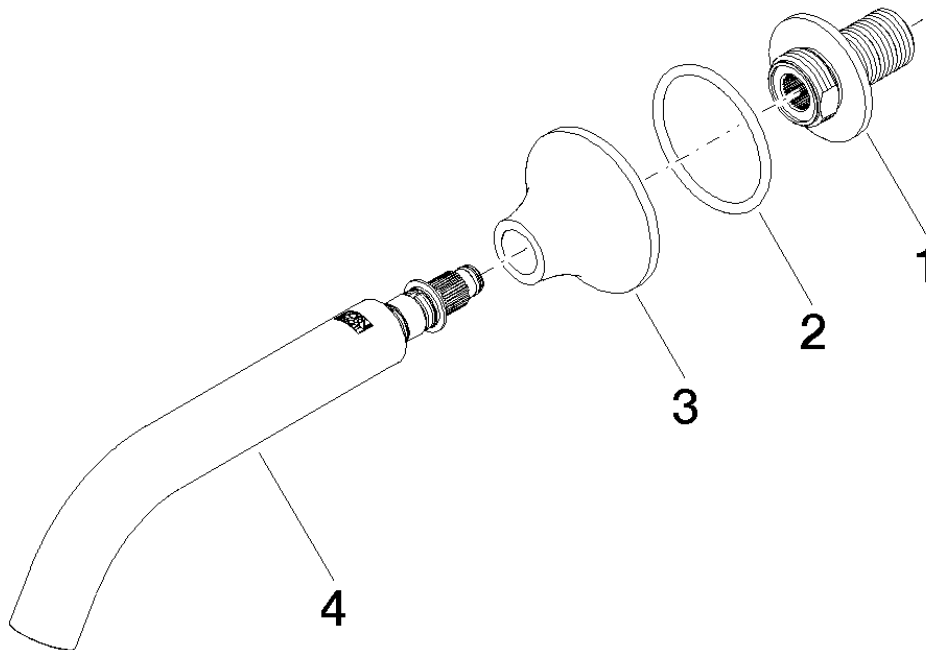

Vaia Wall-mounted tub spout 1/2" 220mm
Article number: 13801809

Exploded assembly drawing

Vaia Wall-mounted tub spout 1/2" 220mm

Article number: 13801809

Order quantity

No.	Article number	Name	Installation quantity
1	09240326990	disc	1
2	09141008490	seal	1
3	092780014ff	rosette	1
4	90282231500ff	spout	1

Flow rate chart