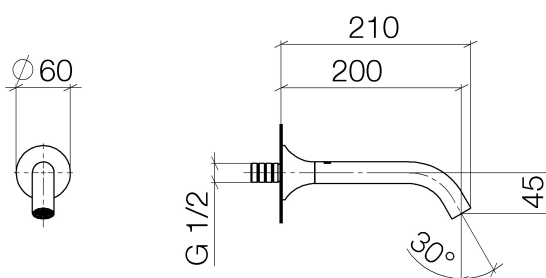

Vaia Wall-mounted tub spout 1/2" 220mm
Article number: 13801809

Exploded assembly drawing

Vaia Wall-mounted tub spout 1/2" 220mm

Article number: 13801809

Order quantity

No.	Article number	Name	Installation quantity
1	09240326990	disc	1
2	09141008490	seal	1
3	092780014ff	rosette	1
4	90282231500ff	spout	1

Flow rate chart