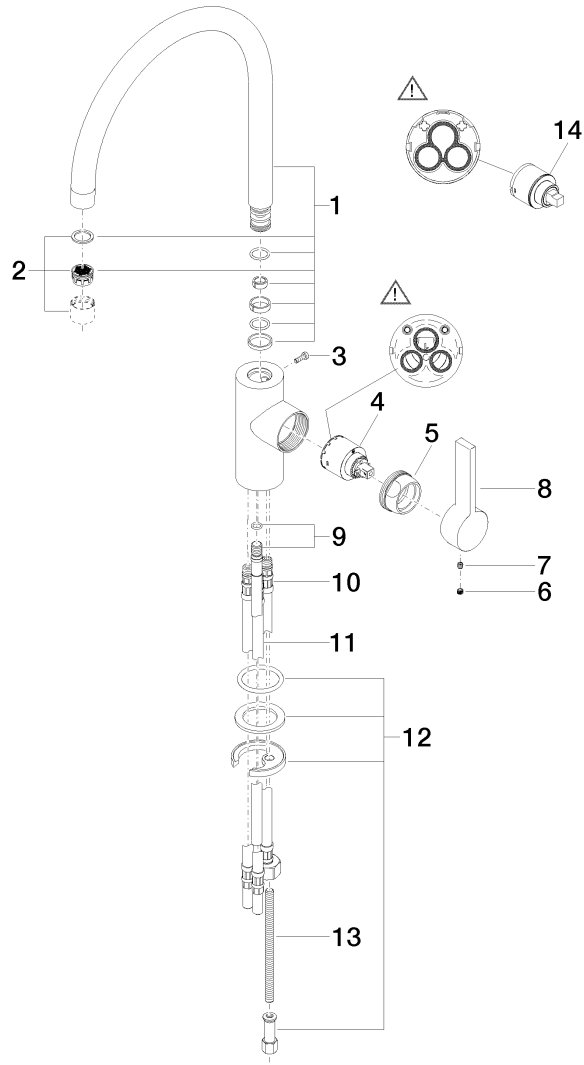

## Tara Ultra Single-lever mixer

Article number: 33826875ff0010

### Product specifications

#### • 9-1/2" Projection

- Swivel spout 360°
- Areated stream
- Total height 15-1/2"
- Height to aerator/spout outlet 9-1/2"
- Single-lever mixer hole diameter 1-3/8"
- 2x 3/8" US flexible supply lines
- Water flow rate limited to max. 1.5 gpm
- low lead compliant

**Exploded assembly drawing**

Kitchen

**Tara Ultra Single-lever mixer**

Article number: 33826875ff0010

**Order quantity**

<b>No.</b>	<b>Article number</b>	<b>Name</b>	<b>Installation quantity</b>
1	90282220203ff	spout	1
2	90230100402ff	aerator	1
3	09303008090	screw	1
4	9015050610090	cartridge	1
5	092404107ff	nut	1
6	09312010990	plug	1
7	09311103090	pin	1
8	092079040ff	handle	1
9	04240204601-07	pipe	1
10	0430040190090	hose	1
11	0430040450090	hose	2
12	0430110387590	fixing set	1
13	09311109190	pin	1
14	9015050340090	cartridge	1