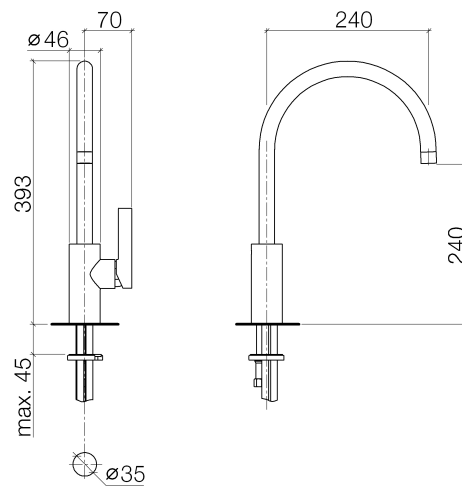

Surfaces

• chrome	33826875-000010
• matt platinum	33826875-060010
• platinum	33826875-080010