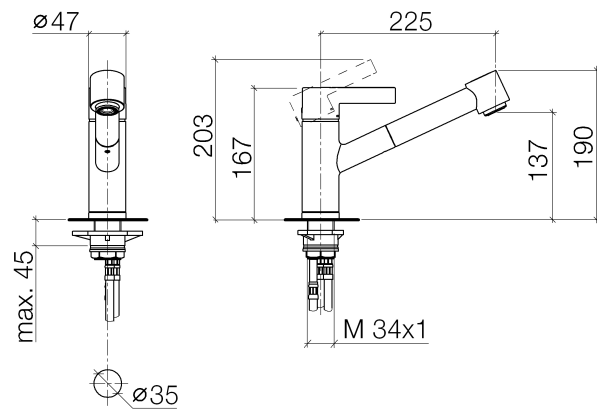

Kitchen

**eno Single-lever mixer with pull-out spout with spray function**

Article number: 33870760ff0010

**Product specifications**

**• 8-7/8" Projection**

- Swivel spout 130°
- Aerated stream and spray mode
- Total height 6-5/8"
- Height to aerator/spout outlet 5-3/8"
- 1-3/8" hole diameter
- 2x 10 mm flexible supply lines including 3/8" US adapters
- fabric braided spray hose 59"
- Water flow rate limited to max. 1.5 gpm
- low lead compliant

**(ADA)**

**Internal backflow preventer.**

**Surfaces**

- chrome 33870760-000010
- matt platinum 33870760-060010

**Exploded assembly drawing**

**Order quantity**

<b>No.</b>	<b>Article number</b>	<b>Name</b>	<b>Installation quantity</b>
1	092076001ff	handle	1
2	09312010990	plug	1
3	09311103090	pin	1
4	092830012ff	cover	1
5	09141010290	seal	1
6	09240427090	nut	1
7	09141003190	seal	1
8	0428101480090	accessories	1
9	9015050620090	cartridge	1
10	091976001ff	sleeve	1
11	09184009990	sleeve	1
12	04300205900ff	hose	1
13	09230103990	insert	1
14	04121109800ff	shower	1
15	09141000190	seal	1
16	0930301132090	screw	1
17	09141502990	ring	2
18	09281014490	ring	1
19	09141003490	seal	1
20	092776001ff	rosette	1
21	0430040180090	hose	2
22	0423100440290	fixing set	1
23	09184009090	sleeve	1
24	0430040190090	hose	1
25	0421500050090	accessories	1
26	04240422200ff	adaptor	1
27	04233003101-07	threaded connector	2
28	09240422210ff	adaptor	2
29	09230109690	back-flow preventer	1

Kitchen

**eno Single-lever mixer with pull-out spout with spray function**

Article number: 33870760ff0010

---

<b>30</b>	09142001990	seal	1
<b>31</b>	09300903190	key	1

---

**Flow rate chart**