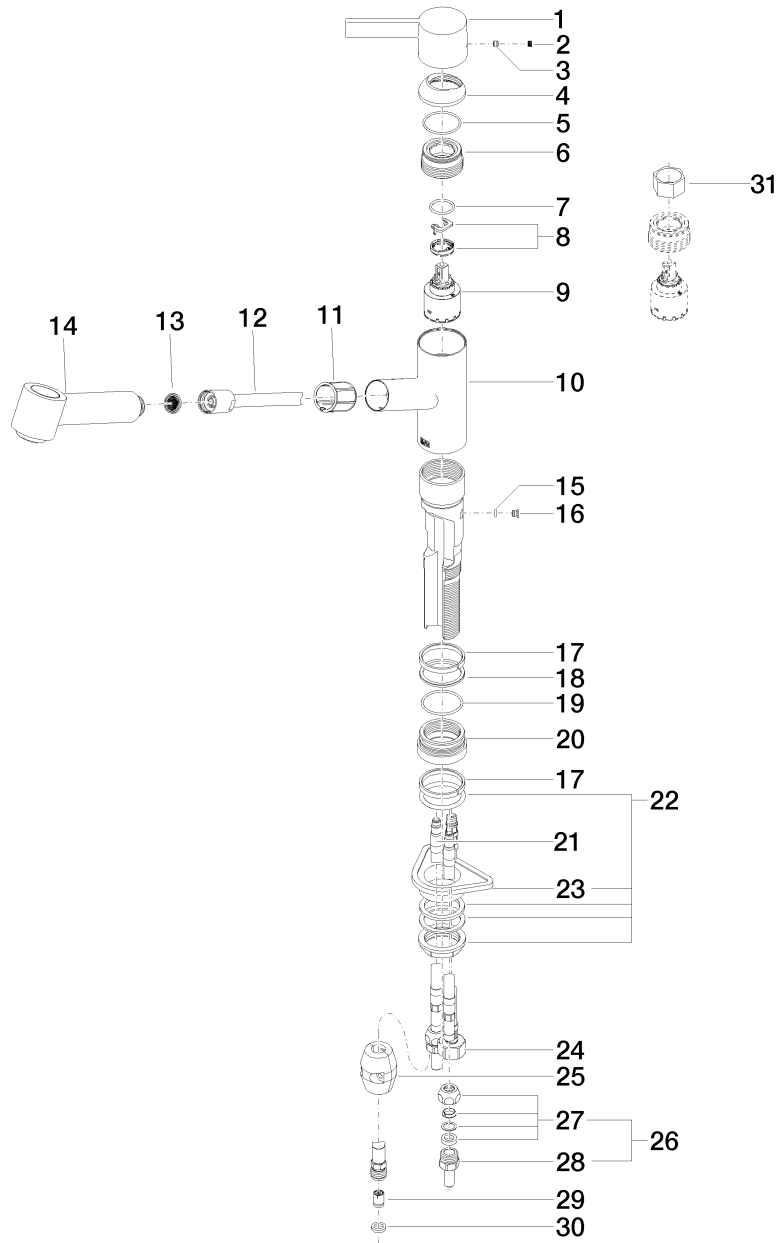

Kitchen

**eno Single-lever mixer with pull-out spout with spray function**

Article number: 33870760ff0010

**Product specifications**

**• 8-7/8" Projection**

- Swivel spout 130°
- Aerated stream and spray mode
- Total height 6-5/8"
- Height to aerator/spout outlet 5-3/8"
- 1-3/8" hole diameter
- 2x 10 mm flexible supply lines including 3/8" US adapters
- fabric braided spray hose 59"
- Water flow rate limited to max. 1.5 gpm
- low lead compliant

**(ADA)**

**Internal backflow preventer.**

**Surfaces**

- chrome 33870760-000010
- matt platinum 33870760-060010

**Exploded assembly drawing**

**Order quantity**

<b>No.</b>	<b>Article number</b>	<b>Name</b>	<b>Installation quantity</b>
1	092076001ff	handle	1
2	09312010990	plug	1
3	09311103090	pin	1
4	092830012ff	cover	1
5	09141010290	seal	1
6	09240427090	nut	1
7	09141003190	seal	1
8	0428101480090	accessories	1
9	9015050620090	cartridge	1
10	091976001ff	sleeve	1
11	09184009990	sleeve	1
12	04300205900ff	hose	1
13	09230103990	insert	1
14	04121109800ff	shower	1
15	09141000190	seal	1
16	0930301132090	screw	1
17	09141502990	ring	2
18	09281014490	ring	1
19	09141003490	seal	1
20	092776001ff	rosette	1
21	0430040180090	hose	2
22	0423100440290	fixing set	1
23	09184009090	sleeve	1
24	0430040190090	hose	1
25	0421500050090	accessories	1
26	04240422200ff	adaptor	1
27	04233003101-07	threaded connector	2
28	09240422210ff	adaptor	2
29	09230109690	back-flow preventer	1

Kitchen

**eno Single-lever mixer with pull-out spout with spray function**

Article number: 33870760ff0010

---

<b>30</b>	09142001990	seal	1
<b>31</b>	09300903190	key	1

---

**Flow rate chart**