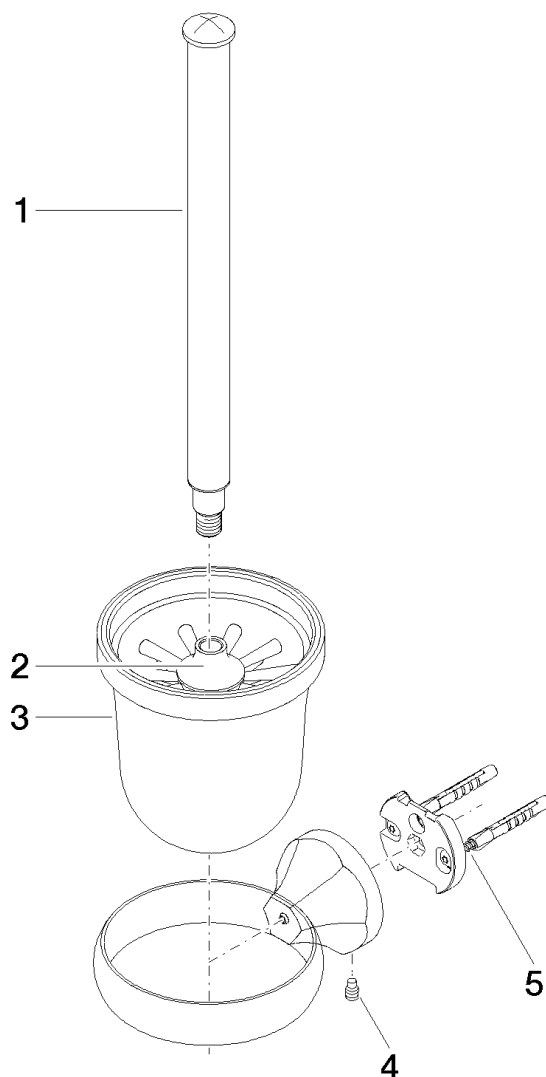

Madison Madison Flair Accessories Toilet brush set

Article number: 83900361

Madison Madison Flair Accessories Toilet brush set

Article number: 83900361

Exploded assembly drawing

Madison Madison Flair Accessories Toilet brush set

Article number: 83900361

Order quantity

No.	Article number	Name	Installation quantity
1	90282253803ff	handle	1
2	08185060090	brush	1
3	08900400082	glass	1
4	09311114090	pin	1
5	0517975070090	fixing set	1