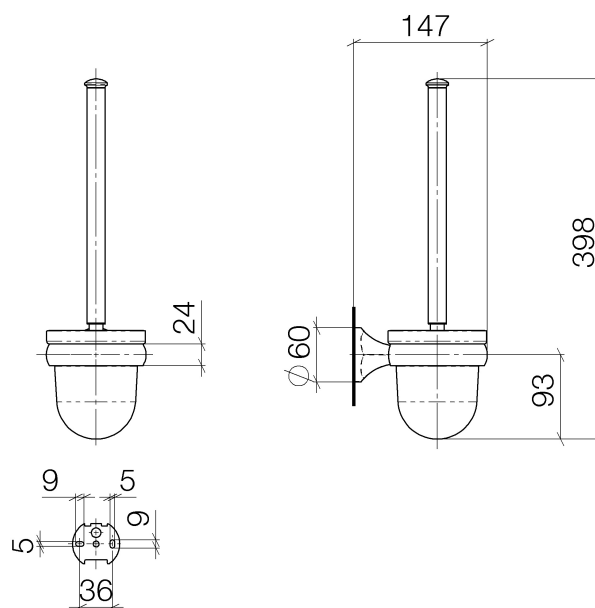

Madison Madison Flair Accessories Toilet brush set

Article number: 83900361

Madison Madison Flair Accessories Toilet brush set

Article number: 83900361

Exploded assembly drawing

Madison Madison Flair Accessories Toilet brush set

Article number: 83900361

Order quantity

No.	Article number	Name	Installation quantity
1	90282253803ff	handle	1
2	08185060090	brush	1
3	08900400082	glass	1
4	09311114090	pin	1
5	0517975070090	fixing set	1