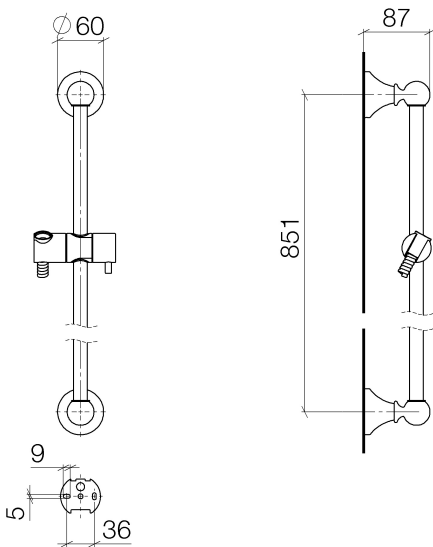

Bathtub - Madison
Slide bar set - polished chrome
Article number: 26 413 370-00

- Slide bar
- Hole diameter 18 mm
- Flanges, diameter 2-3/8"
- Center to center 33-1/2"
- Metal shower hose 68-7/8" with anti-twist device
- Shower hose connection 1/2"
- NOTE: Hand shower sold separately. Please see hand shower options under the miscellaneous articles section of each series.

polished chrome

Dimensional drawing

All dimensions in mm / inch = mm x 0,0394

Bathtub - Madison
Slide bar set - polished chrome
Article number: 26 413 370-00

Bathtub - Madison
Slide bar set - polished chrome
Article number: 26 413 370-00

Recommended article

35 080 970-90 0010
Rough-in adapter -

28 450 370-00
Wall elbow - polished chrome

Bathtub - Madison
 Slide bar set - polished chrome
 Article number: 26 413 370-00

Spare parts list

Number	Item Number	Designation	Number of units
1	05 17 97 507 00 90	fixing set	2
2	09 30 30 048 90	screw	2
3	09 31 11 140 90	pin	2
4	09 31 11 002 90	pin	2
5	09 21 40 020-00	connection	2
6	09 18 40 009 90	sleeve	2
7	08 28 22 596-00	pipe	1
8	12 580 970-00	Slider - polished chrome	1
9	28 204 970-00	Metal shower hose 1/2" x 1/2" x 68-7/8" - polished chrome	1