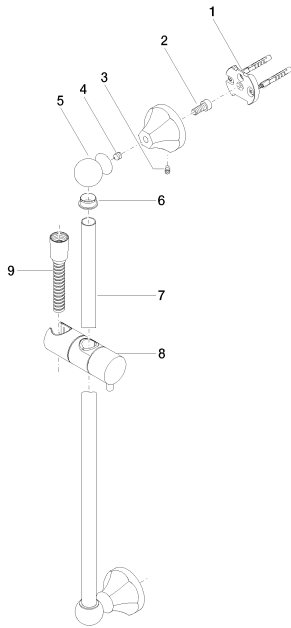

Bathtub - Madison
Slide bar set - polished chrome
Article number: 26 413 370-00

- Slide bar
- Hole diameter 18 mm
- Flanges, diameter 2-3/8"
- Center to center 33-1/2"
- Metal shower hose 68-7/8" with anti-twist device
- Shower hose connection 1/2"
- NOTE: Hand shower sold separately. Please see hand shower options under the miscellaneous articles section of each series.

polished chrome

Dimensional drawing

All dimensions in mm / inch = mm x 0,0394

Bathtub - Madison
Slide bar set - polished chrome
Article number: 26 413 370-00

Bathtub - Madison
Slide bar set - polished chrome
Article number: 26 413 370-00

Recommended article

35 080 970-90 0010
Rough-in adapter -

28 450 370-00
Wall elbow - polished chrome

Bathtub - Madison
 Slide bar set - polished chrome
 Article number: 26 413 370-00

Spare parts list

Number	Item Number	Designation	Number of units
1	05 17 97 507 00 90	fixing set	2
2	09 30 30 048 90	screw	2
3	09 31 11 140 90	pin	2
4	09 31 11 002 90	pin	2
5	09 21 40 020-00	connection	2
6	09 18 40 009 90	sleeve	2
7	08 28 22 596-00	pipe	1
8	12 580 970-00	Slider - polished chrome	1
9	28 204 970-00	Metal shower hose 1/2" x 1/2" x 68-7/8" - polished chrome	1