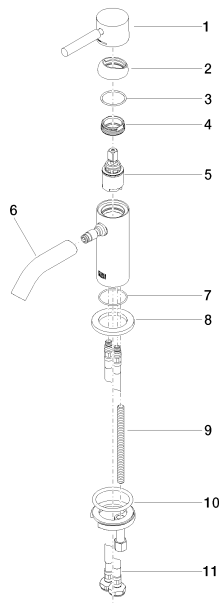

Sink - Meta

Single-lever lavatory mixer without drain - polished chrome

Article number: 33 525 660-00 0010

- 4-1/8" Projection
- Rigid spout
- Round aerated stream
- Total height 5-3/8"
- Height to aerator/spout outlet 2-1/4"
- 1-3/8" hole diameter
- Optional flange Ø 2" included
- 2 x pressure hose with 3/8" compression fitting
- Water flow rate limited to max. 1.2 gpm
- lead-free
- (ADA)

polished chrome

Dimensional drawing

Sink - Meta
Single-lever lavatory mixer without drain - polished chrome
Article number: 33 525 660-00 0010

All dimensions in mm / inch = mm x 0,0394

Flow rate chart

Sink - Meta

33 525 660-99 0010

More custom finish options are available via special production (xTra Service). Please see our finish matrix for availability and pricing or contact a Dornbracht representative.

Sink - Meta
 Single-lever lavatory mixer without drain - polished chrome
 Article number: 33 525 660-00 0010

Spare parts list

Number	Item Number	Designation	Number of units
1	90 20 66 009 00-00	handle	1
2	09 28 30 043-00	cover	1
3	09 14 10 120 90	seal	1
4	09 24 04 266 90	nut	1
5	90 15 05 042 00 90	cartridge	1
6	90 11 06 212 01-00	spout	1
7	09 14 10 202 90	seal	1
8	09 27 66 006-00	rosette	1
9	09 31 11 012 90	pin	1
10	04 30 11 038 00 90	fixing set	1
11	04 30 04 102 00 90	Flexible supply line 3/8"	2