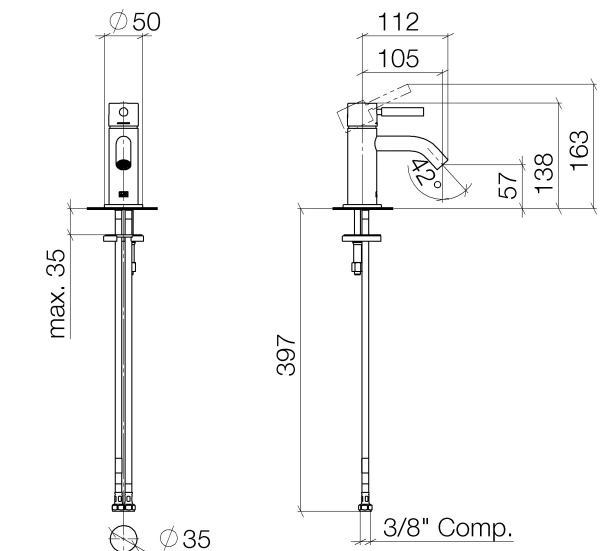

Sink - Meta

Single-lever lavatory mixer without drain - polished chrome

Article number: 33 525 660-00 0010

- 4-1/8" Projection
- Rigid spout
- Round aerated stream
- Total height 5-3/8"
- Height to aerator/spout outlet 2-1/4"
- 1-3/8" hole diameter
- Optional flange Ø 2" included
- 2 x pressure hose with 3/8" compression fitting
- Water flow rate limited to max. 1.2 gpm
- lead-free
- (ADA)

polished chrome

Dimensional drawing

Sink - Meta
Single-lever lavatory mixer without drain - polished chrome
Article number: 33 525 660-00 0010

All dimensions in mm / inch = mm x 0,0394

Flow rate chart

Sink - Meta

Single-lever lavatory mixer without drain - polished chrome

Article number: 33 525 660-00 0010

Other surface finishes

platinum matte

33 525 660-06 0010

platinum

33 525 660-08 0010

Brushed Durabronz

Spare parts list

Number	Item Number	Designation	Number of units
1	90 20 66 009 00-00	handle	1
2	09 28 30 043-00	cover	1
3	09 14 10 120 90	seal	1
4	09 24 04 266 90	nut	1
5	90 15 05 042 00 90	cartridge	1
6	90 11 06 212 01-00	spout	1
7	09 14 10 202 90	seal	1
8	09 27 66 006-00	rosette	1
9	09 31 11 012 90	pin	1
10	04 30 11 038 00 90	fixing set	1
11	04 30 04 102 00 90	Flexible supply line 3/8"	2