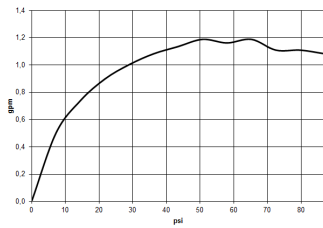

Sink - Meta

Single-lever lavatory mixer without drain - polished chrome

Article number: 33 525 660-00 0010

- 4-1/8" Projection
- Rigid spout
- Round aerated stream
- Total height 5-3/8"
- Height to aerator/spout outlet 2-1/4"
- 1-3/8" hole diameter
- Optional flange Ø 2" included
- 2 x pressure hose with 3/8" compression fitting
- Water flow rate limited to max. 1.2 gpm
- lead-free
- (ADA)

polished chrome

Dimensional drawing

Sink - Meta
Single-lever lavatory mixer without drain - polished chrome
Article number: 33 525 660-00 0010

All dimensions in mm / inch = mm x 0,0394

Flow rate chart

Sink - Meta