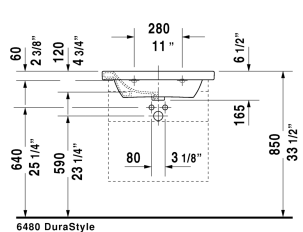

DuraStyle Furniture washbasin # 2320650000 / 2320650030

| < 25 5/8" Inch > |

Furniture washbasin	Dimension	Weight	Order number
with faucet deck, underside fully glazed, hardware included, wall-mounted, 25 5/8" Inch			
Colors			
00 White			
Variant			
● with overflow	25 5/8" x 18 7/8" Inch	40.3 lb	2320650000
●●● with overflow	25 5/8" x 18 7/8" Inch	40.3 lb	2320650030
Infobox			
Washbasin is not ADA compliant in combination with pedestal, siphon cover or metal console			
Sanitary ceramics with the special WonderGliss surface finish will remain clean and attractive-looking for a long time to come. When ordering WonderGliss please add a "1" as eleventh digit to the model number.			
Accessory for ceramics			
Push button drain assembly for washbasins with overflow	2" Inch	0.8 lb	005052
Siphon for washbasin with outlet pipe 1 1/4"	1 1/4" Inch	1.3 lb	005026
Suitable products			
Siphon cover for # 231955, 231960, 231965, 232012, 232010, 232080, 232065, 232610, 232680, 232510, 232580, 233813, 232460, 232455, 235714,			085830

All drawings contain the necessary measurements which are subject to standard tolerances. They are stated in inch & mm and are non-binding. Exact measurements, in particular for customized installation scenarios, can only be taken from the finished ceramic piece.