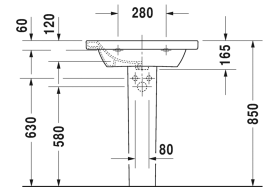

DuraStyle Furniture washbasin # 2320650000 / 2320650030

| < 25 5/8" Inch > |

Furniture washbasin	Dimension	Weight	Order number
with faucet deck, underside fully glazed, hardware included, wall-mounted, 25 5/8" Inch			
Colors			
00 White			
Variant			
● with overflow	25 5/8" x 18 7/8" Inch	40.3 lb	2320650000
●●● with overflow	25 5/8" x 18 7/8" Inch	40.3 lb	2320650030
Infobox			
Washbasin is not ADA compliant in combination with pedestal, siphon cover or metal console			
Sanitary ceramics with the special WonderGliss surface finish will remain clean and attractive-looking for a long time to come. When ordering WonderGliss please add a "1" as eleventh digit to the model number.			
Accessory for ceramics			
Push button drain assembly for washbasins with overflow	2" Inch	0.8 lb	005052
Siphon for washbasin with outlet pipe 1 1/4"	1 1/4" Inch	1.3 lb	005026
Suitable products			
Siphon cover for # 231955, 231960, 231965, 232012, 232010, 232080, 232065, 232610, 232680, 232510, 232580, 233813, 232460, 232455, 235714,			085830

All drawings contain the necessary measurements which are subject to standard tolerances. They are stated in inch & mm and are non-binding. Exact measurements, in particular for customized installation scenarios, can only be taken from the finished ceramic piece.