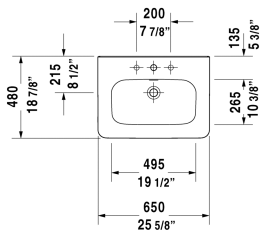

DuraStyle Furniture washbasin # 2320650000 / 2320650030

| < 25 5/8" Inch > |

Furniture washbasin	Dimension	Weight	Order number
with faucet deck, underside fully glazed, hardware included, wall-mounted, 25 5/8" Inch			
Colors			
00 White			
Variant			
● with overflow	25 5/8" x 18 7/8" Inch	40.3 lb	2320650000
●●● with overflow	25 5/8" x 18 7/8" Inch	40.3 lb	2320650030
Infobox			
Washbasin is not ADA compliant in combination with pedestal, siphon cover or metal console			
Sanitary ceramics with the special WonderGliss surface finish will remain clean and attractive-looking for a long time to come. When ordering WonderGliss please add a "1" as eleventh digit to the model number.			
Accessory for ceramics			
Push button drain assembly for washbasins with overflow	2" Inch	0.8 lb	005052
Siphon for washbasin with outlet pipe 1 1/4"	1 1/4" Inch	1.3 lb	005026
Suitable products			
Siphon cover for # 231955, 231960, 231965, 232012, 232010, 232080, 232065, 232610, 232680, 232510, 232580, 233813, 232460, 232455, 235714,			085830

All drawings contain the necessary measurements which are subject to standard tolerances. They are stated in inch & mm and are non-binding. Exact measurements, in particular for customized installation scenarios, can only be taken from the finished ceramic piece.