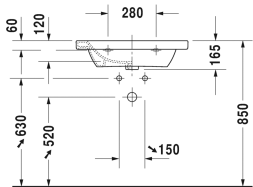

DuraStyle Furniture washbasin # 2320650000 / 2320650030

| < 25 5/8" Inch > |

Furniture washbasin	Dimension	Weight	Order number
with faucet deck, underside fully glazed, hardware included, wall-mounted, 25 5/8" Inch			
Colors			
00 White			
Variant			
● with overflow	25 5/8" x 18 7/8" Inch	40.3 lb	2320650000
●●● with overflow	25 5/8" x 18 7/8" Inch	40.3 lb	2320650030
Infobox			
Washbasin is not ADA compliant in combination with pedestal, siphon cover or metal console			
Sanitary ceramics with the special WonderGliss surface finish will remain clean and attractive-looking for a long time to come. When ordering WonderGliss please add a "1" as eleventh digit to the model number.			
Accessory for ceramics			
Push button drain assembly for washbasins with overflow	2" Inch	0.8 lb	005052
Siphon for washbasin with outlet pipe 1 1/4"	1 1/4" Inch	1.3 lb	005026
Suitable products			
Siphon cover for # 231955, 231960, 231965, 232012, 232010, 232080, 232065, 232610, 232680, 232510, 232580, 233813, 232460, 232455, 235714,			085830

All drawings contain the necessary measurements which are subject to standard tolerances. They are stated in inch & mm and are non-binding. Exact measurements, in particular for customized installation scenarios, can only be taken from the finished ceramic piece.