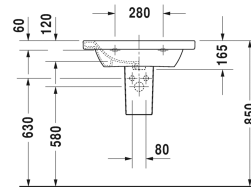

DuraStyle Furniture washbasin # 2320650000 / 2320650030

| < 25 5/8" Inch > |

Furniture washbasin	Dimension	Weight	Order number
with faucet deck, underside fully glazed, hardware included, wall-mounted, 25 5/8" Inch			
Colors			
00 White			
Variant			
● with overflow	25 5/8" x 18 7/8" Inch	40.3 lb	2320650000
●●● with overflow	25 5/8" x 18 7/8" Inch	40.3 lb	2320650030
Infobox			
Washbasin is not ADA compliant in combination with pedestal, siphon cover or metal console			
Sanitary ceramics with the special WonderGliss surface finish will remain clean and attractive-looking for a long time to come. When ordering WonderGliss please add a "1" as eleventh digit to the model number.			
Accessory for ceramics			
Push button drain assembly for washbasins with overflow	2" Inch	0.8 lb	005052
Siphon for washbasin with outlet pipe 1 1/4"	1 1/4" Inch	1.3 lb	005026
Suitable products			
Siphon cover for # 231955, 231960, 231965, 232012, 232010, 232080, 232065, 232610, 232680, 232510, 232580, 233813, 232460, 232455, 235714,			085830

All drawings contain the necessary measurements which are subject to standard tolerances. They are stated in inch & mm and are non-binding. Exact measurements, in particular for customized installation scenarios, can only be taken from the finished ceramic piece.