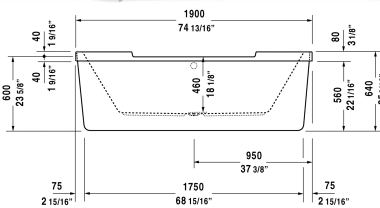

**Starck Tubs/Shower trays Bathtub # 700012000000090**

| < 74 3/4" Inch > |

Bathtub	Dimension	Weight	Order number
oval, freestanding, with two backrest slopes, with acrylic panel and support frame, cUPC® listed*, Sanitary acrylic			
<b>Colors</b>			
00 White			
<b>Variant</b>			
Base tub	74 3/4" x 35 3/8" Inch	158.7 lb	700012000000090
<b>Infobox</b>			
* Complies with the following standards: CSA B45.5/IAPMO Z124			
<b>Suitable products</b>			
Cable-driven waste and overflow for central outlet, (included), for # 700012,			790238
Stereo transducers (speakers) for bathtubs ,			791818
Drop-in drain (PVC), for all back-to-wall, corner and freestanding bathtubs, cUPC® listed*,			791281
Drop-in drain (ABS), for all back-to-wall, corner and freestanding bathtubs, cUPC® listed*,			791282

All drawings contain the necessary measurements which are subject to standard tolerances. They are stated in inch & mm and are non-binding. Exact measurements, in particular for customized installation scenarios, can only be taken from the finished ceramic piece.