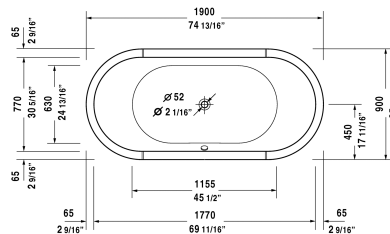

**Starck Tubs/Shower trays Bathtub # 700012000000090**

| < 74 3/4" Inch > |

Bathtub	Dimension	Weight	Order number
oval, freestanding, with two backrest slopes, with acrylic panel and support frame, cUPC® listed*, Sanitary acrylic			
<b>Colors</b>			
00 White			
<b>Variant</b>			
Base tub	74 3/4" x 35 3/8" Inch	158.7 lb	700012000000090
<b>Infobox</b>			
* Complies with the following standards: CSA B45.5/IAPMO Z124			
<b>Suitable products</b>			
Cable-driven waste and overflow for central outlet, (included), for # 700012,			790238
Stereo transducers (speakers) for bathtubs ,			791818
Drop-in drain (PVC), for all back-to-wall, corner and freestanding bathtubs, cUPC® listed*,			791281
Drop-in drain (ABS), for all back-to-wall, corner and freestanding bathtubs, cUPC® listed*,			791282

All drawings contain the necessary measurements which are subject to standard tolerances. They are stated in inch & mm and are non-binding. Exact measurements, in particular for customized installation scenarios, can only be taken from the finished ceramic piece.