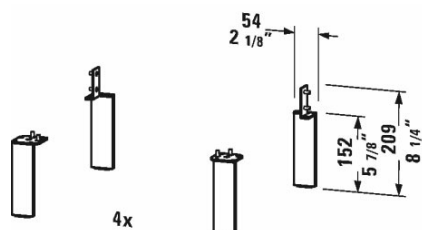

Accessories Legs # UV999200000

| < 5 7/8" Inch > |

Legs	Dimension	Weight	Order number
Aluminum Matt, 4 pieces			
Colors			
M00			
Variant			
	5 7/8" x 1 3/4" x 3/8" Inch		UV999200000
Suitable products			
Vanity unit floorstanding 2 pull-out compartments, upper drawer including cut-out for siphon and siphon cover, for ME by Starck # 233663, 24 3/8" x 19" Inch	24 3/8" x 19" Inch		LC6625
Vanity unit floorstanding 2 pull-out compartments, upper drawer including cut-out for siphon and siphon cover, for ME by Starck # 233683, 32 1/4" x 19" Inch	32 1/4" x 19" Inch		LC6626
Vanity unit floorstanding 2 pull-out compartments, for P3 Comforts # 233265, 24 3/8" x 19" Inch	24 3/8" x 19" Inch		LC6600
Vanity unit floorstanding 2 pull-out compartments, upper drawer including cut-out for siphon and siphon cover, for ME by Starck # 233610, 40 1/8" x 19" Inch	40 1/8" x 19" Inch		LC6627
Vanity unit floorstanding 2 pull-out compartments, upper drawer including cut-out for siphon and siphon cover, for ME by Starck # 233612, 48" x 19" Inch	48" x 19" Inch		LC6628
Vanity unit floorstanding 2 pull-out compartments, for P3 Comforts # 233285, 233385, 233485, 32 1/4" x 19" Inch	32 1/4" x 19" Inch		LC6601
Vanity unit floorstanding 2 pull-out compartments, for P3 Comforts # 233210, 233310, 233410, 40 1/8" x 19" Inch	40 1/8" x 19" Inch		LC6602
Vanity unit floorstanding 2 pull-out compartments, for P3 Comforts # 233212, 233312, 233412, 48" x 19" Inch	48" x 19" Inch		LC6603
Vanity unit floorstanding 2 pull-out compartments, for Vero # 032985, 31 1/2" x 18 1/2" Inch	31 1/2" x 18 1/2" Inch		XL6543
Vanity unit floorstanding 2 pull-out compartments, for Vero # 032910, 39 3/8" x 18 1/2" Inch	39 3/8" x 18 1/2" Inch		XL6544

All drawings contain the necessary measurements which are subject to standard tolerances. They are stated in inch & mm and are non-binding. Exact measurements, in particular for customized installation scenarios, can only be taken from the finished ceramic piece.