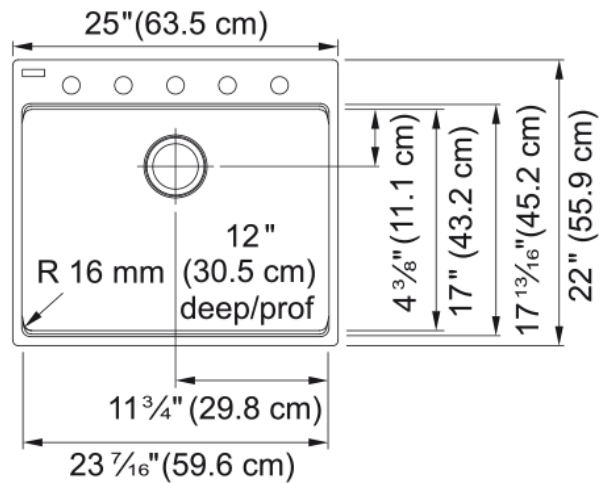

## Technical Data

### Product Dimensions

Exterior size: right to left	25
Exterior size: front to back	22
Large bowl size: right to left	23.465
Large bowl size: front to back	17.035
Large bowl: depth	12

### Installation

Minimum cabinet size	27"
----------------------	-----