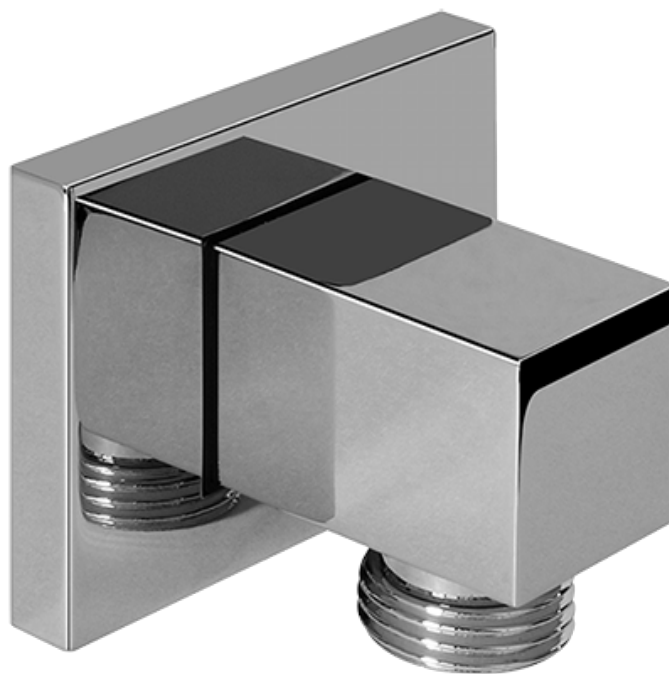

[www.graff-faucets.com](http://www.graff-faucets.com) | phone: 800-954-4723

SHOWER  
Contemporary Square Wall Supply  
Elbow  
**G-8633**

---

**GRAFF**<sup>®</sup>

**Information**

- 1/2" NPT female thread inlet