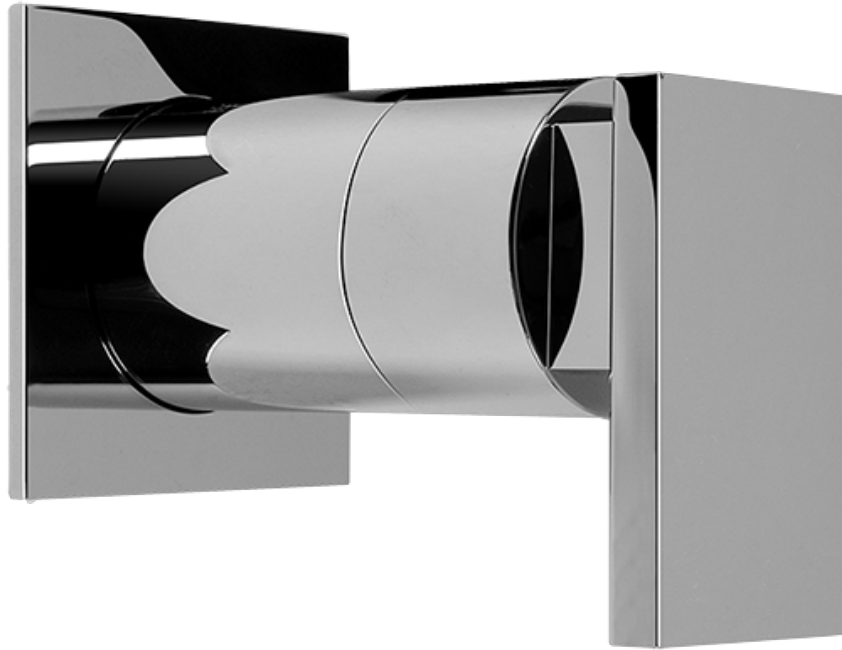

## Finishes

Polished  
Chrome

Steelnox®  
(Satin Nickel)

SHOWER  
Solar/Structure SOLID Trim Plate  
w/Handle  
**G-8041-LM31S-T**

---

**GRAFF®**

## Information

- 3/4" universal inlets/outlets with female threads
- Supplied with protective plastic cover

## Finishes

Polished  
Chrome

Steelnix®  
(Satin Nickel)

SHOWER  
Solar SOLID Trim Plate w/Handle  
**G-8095-LM31S-T**

---

**GRAFF®**

### Information

- Single metal handle
- Decorative trim plate
- Use with G-8070 or G-8075 thermostatic stop/volume control rough valve
- To complete package, you must order rough valve
- ADA