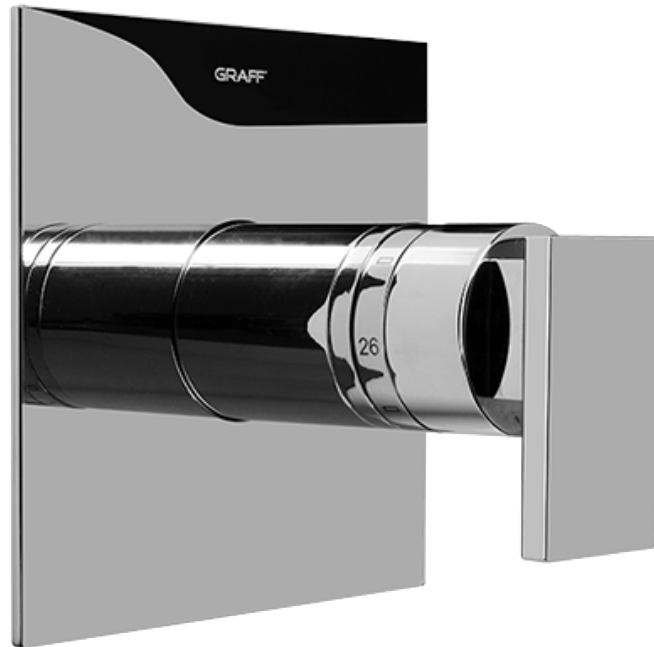

## Information

- 18.4 gpm @ 60 psi
- 3/4" universal inlets/outlets with female threads
- Built-in service stops
- Complete serviceability from front of all units
- Supplied with protective plastic cover
- Thermostatic valve uses a paraffin wax cartridge

## Finishes

Polished  
Chrome

Steelnox®  
(Satin Nickel)

SHOWER  
Solar/Structure SOLID Trim Plate  
w/Handle  
**G-8041-LM31S-T**

---

**GRAFF®**

### Information

- Single metal handle
- Decorative trim plate
- Use with G-8000 or G-8005 thermostatic rough valve
- To complete package, you must order rough valve
- ADA