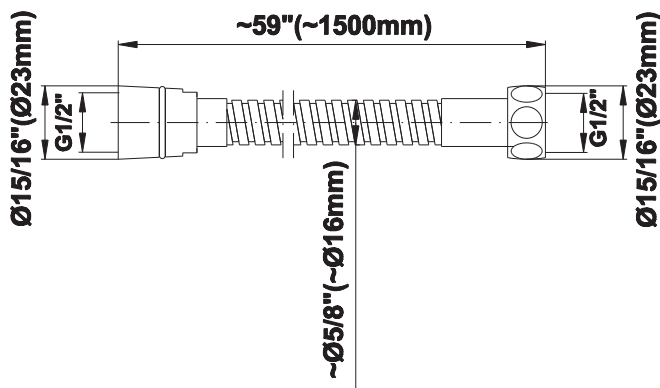

SHOWER
Square Thermostatic Ski Shower
Set w/Handshowers (Rough &
Trim)
GE2.030A-LM40S

GRAFF®

Information

- 3/4" Thermostatic Valve
- Showerhead with no-clog, easy-clean spray nozzles
- Handshower Set w/Wall Bracket and Multi-function Handshower
- Optional Extension Kit Available
- Flow Rates: showerhead ≤ 2.5 max gpm, handshower ≤ 1.5 max gpm

SHOWER
59" Shower Hose
G-8605

GRAFF®

Information

- Brass spiral flexible hose with conical nut

Finishes

Polished
Chrome

Steelnox®
(Satin Nickel)

Product Features

* Special order finish- call for availability

SHOWER
Contemporary Square Wall
Bracket for Handshower
G-8632

GRAFF®

Information

- Solid brass construction

Finishes

Polished
Chrome

Steelinox®
(Satin Nickel)

G-8632

Contemporary Square Wall Bracket for Handshower

Product Features

- Solid brass construction

Available Finishes

- Polished Chrome
G-8632-PC
- Steelnox[®]
G-8632-SN

Warranty

- Limited lifetime warranty