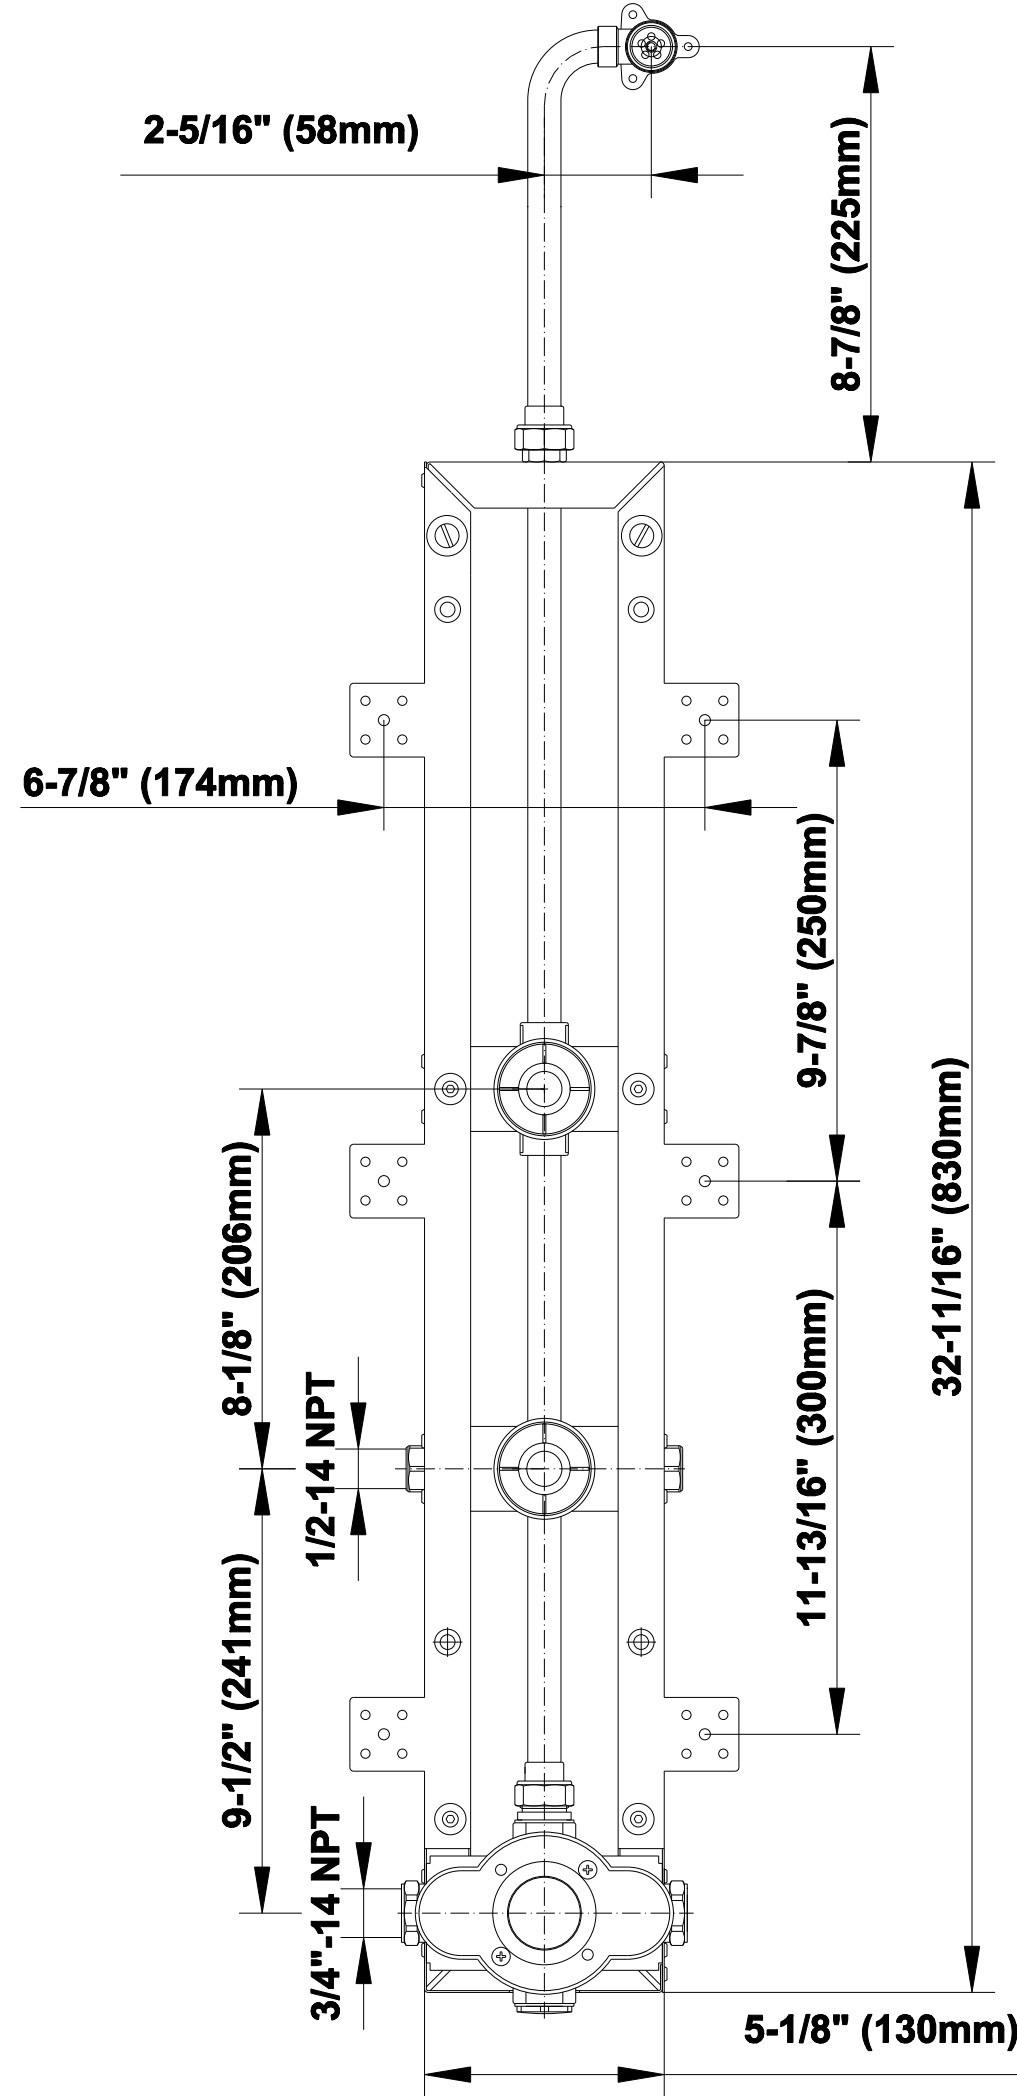

SHOWER
Square Thermostatic Ski Shower
Set w/Handshowers (Rough &
Trim)
GE2.030A-LM40S

GRAFF®

Information

- 3/4" Thermostatic Valve
- Showerhead with no-clog, easy-clean spray nozzles
- Handshower Set w/Wall Bracket and Multi-function Handshower
- Optional Extension Kit Available
- Flow Rates: showerhead ≤ 2.5 max gpm, handshower ≤ 1.5 max gpm

SHOWER
59" Shower Hose
G-8605

GRAFF®

Information

- Brass spiral flexible hose with conical nut

Finishes

Polished
Chrome

Steelnox®
(Satin Nickel)

Product Features

www.graff-faucets.com | phone: 800-954-4723

SHOWER
Contemporary Square Wall Supply
Elbow
G-8633

GRAFF[®]

Information

- 1/2" NPT female thread inlet

Finishes

Polished
Chrome

Steelnox[®]
(Satin Nickel)

GRAFF®

Information

- Complete rough box includes 1 thermostatic and 2 Stop/Volume Control Valves

Finishes

Polished
Chrome

Steelnox®
(Satin Nickel)

Complete Rough Box G-8805

SHOWER
Shower Panel and Handles
G-8850-LM40S-T