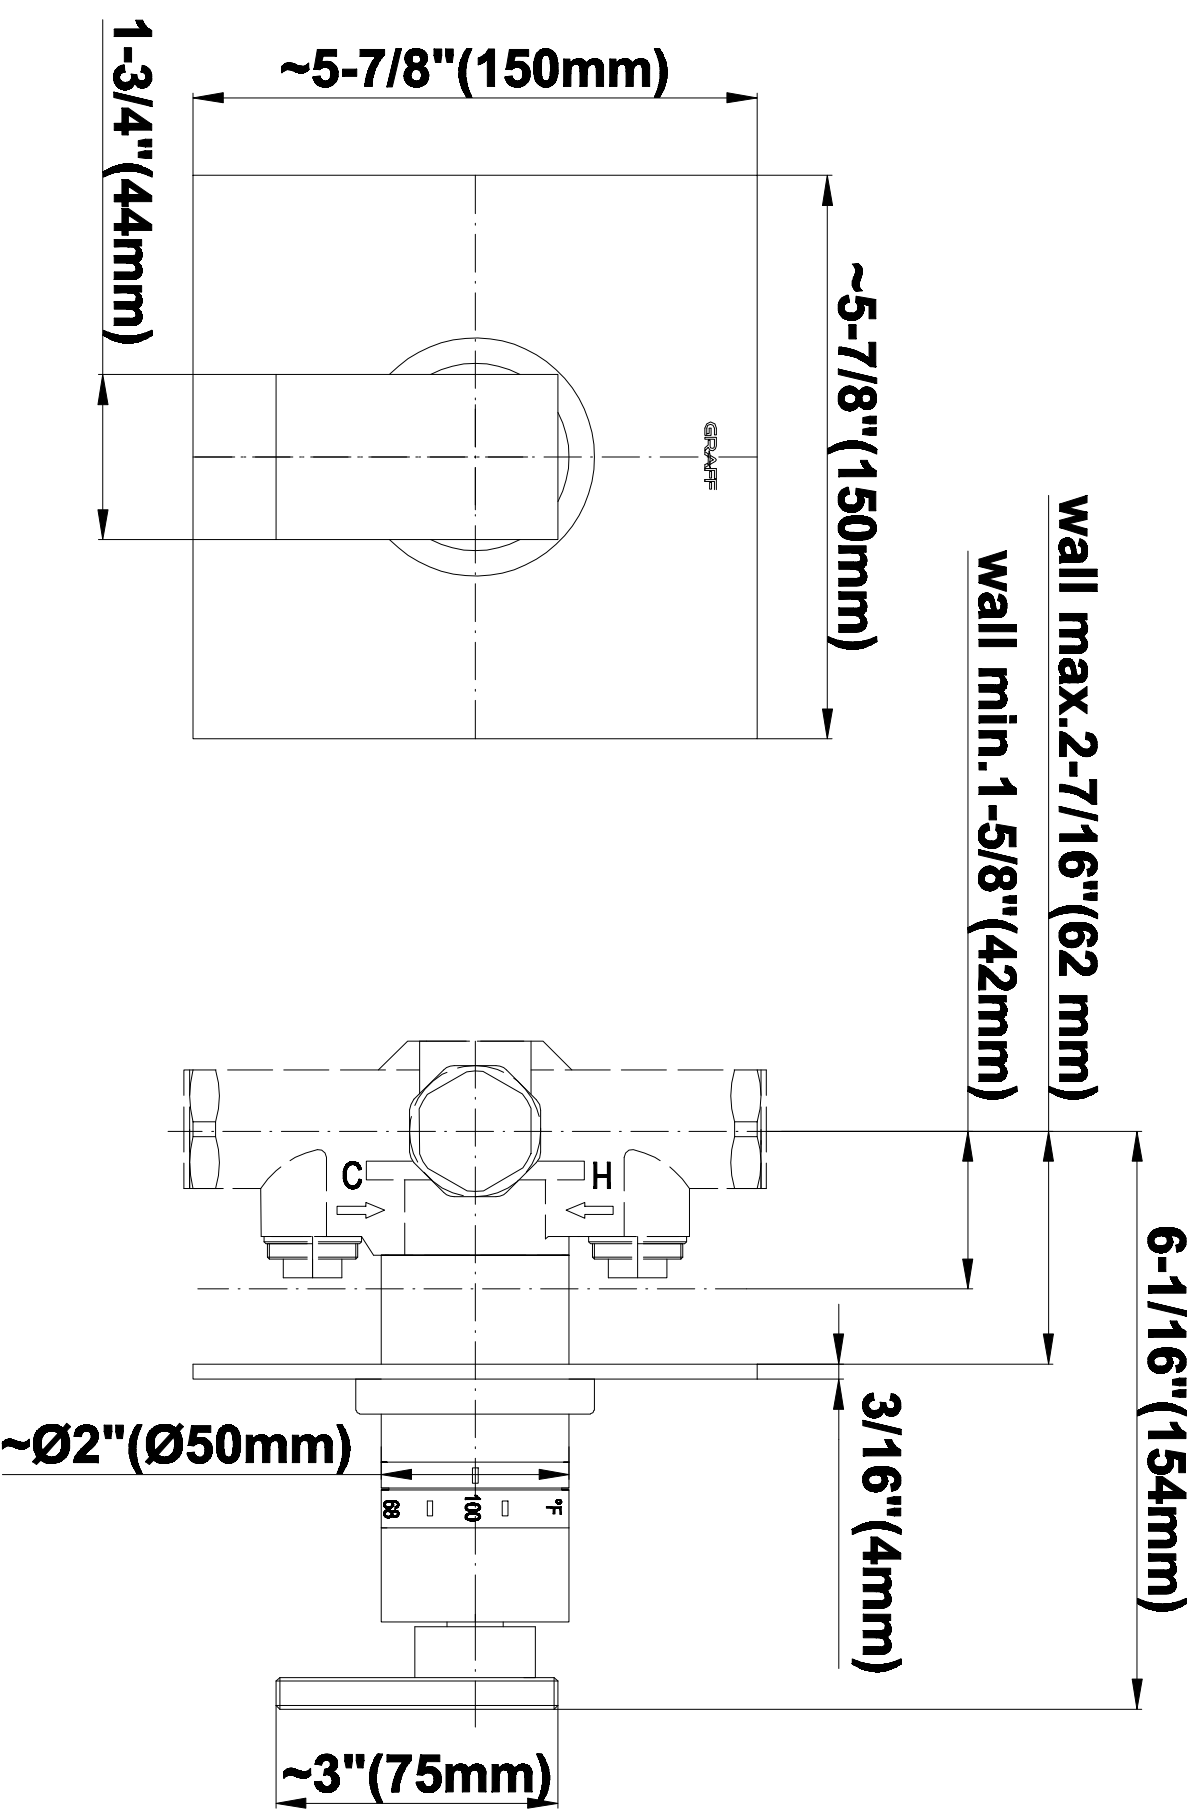

SHOWER
Luna Thermostatic Shower Set
w/Handshower (Rough & Trim)
GF2.020A-LM31S

GRAFF®

Information

- Thermostatic Showerhead Flow Rate 2.1 gpm @ 60 psi
- Handshower Flow Rate 1.5 gpm @ 60 psi
- Contemporary Square Showerhead and Handshower Flow Rate 4.2 gpm @ 60 psi

SHOWER
Rough
G-8005

GRAFF®

Information

- 18.4 gpm @ 60 psi
- 3/4" universal inlets/outlets with female threads
- Built-in service stops
- Complete serviceability from front of all units
- Supplied with protective plastic cover
- Thermostatic valve uses a paraffin wax cartridge

Finishes

Polished
Chrome

Steelnox®
(Satin Nickel)

G-8041

SHOWER
Rough
G-8075

GRAFF®

Information

- 3/4" universal inlets/outlets with female threads
- Supplied with protective plastic cover