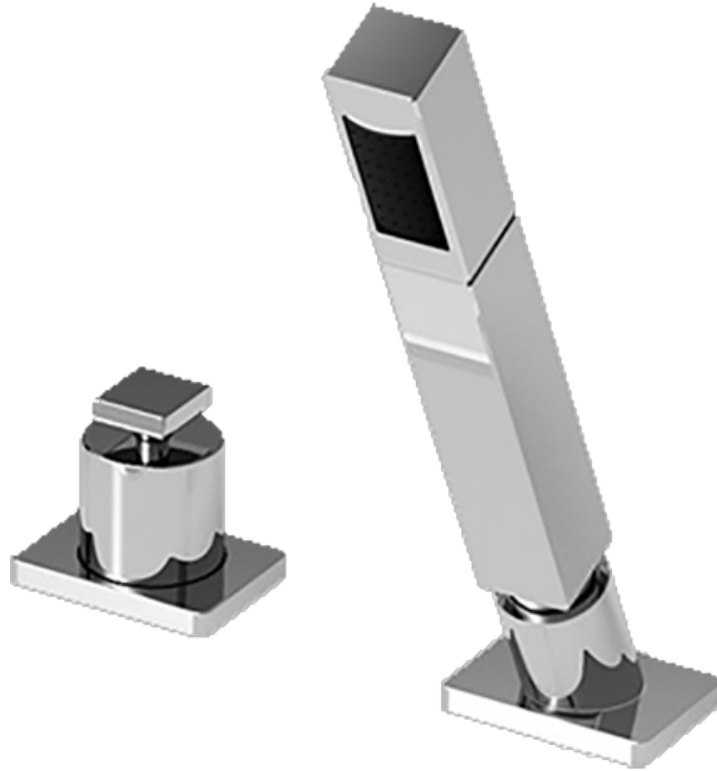

BATHROOM  
Immersion Deck-Mounted  
Handshower & Diverter Set  
**G-2355**

**GRAFF®**

**Information**

- 1-11/32" hole cutout (x2)

**Finishes**

24K Gold

24K Brushed  
Gold

Architectural  
Black™

Matte Black

Polished  
Chrome

Polished  
Nickel

Steelnox®  
(Satin Nickel)

Architectural  
White