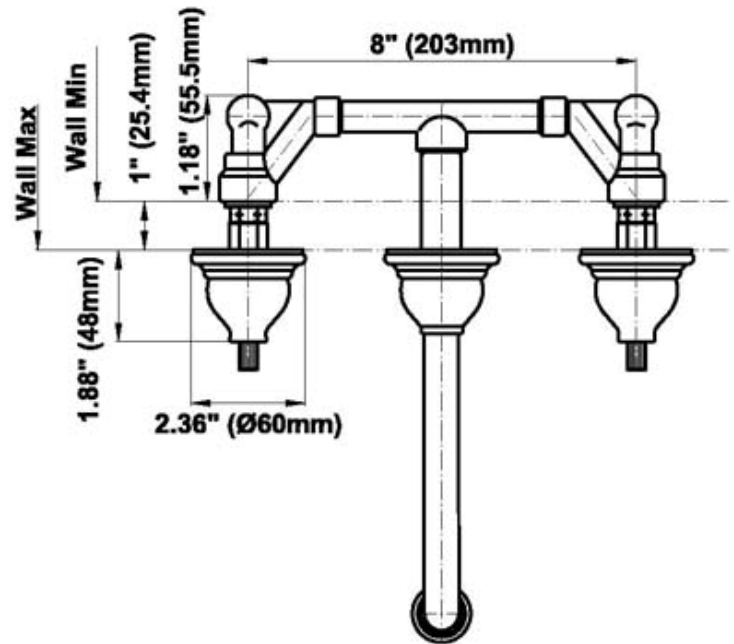

G-2530-LM15

Nantucket Collection

Wall-Mounted Lavatory Faucet (Rough and Trim)

GRAFF®
CUTTING EDGE DESIGN

Product Features

- Installs on 8" centers
- Aerated flow rate ~ 2.2 gpm @ 60 psi
- 7-1/2" spout reach
- Drain assembly not included

Available Finishes

1. Polished Chrome G-2530-LM15-PC
   - Steelnox® G-2530-LM15-SN
   - Olive Bronze G-2530-LM15-OB
   - Polished Nickel G-2530-LM15-PN
   - *18K Gold G-2530-LM15-AU
2. *Special order finish, call for availability

Optional Accessories

- Decorative trap G-9970-**
- Water-saving aerator G-9300

Warranty

- Limited lifetime warranty

For complete warranty information go to www.graff-faucets.com/en-nam/warranty