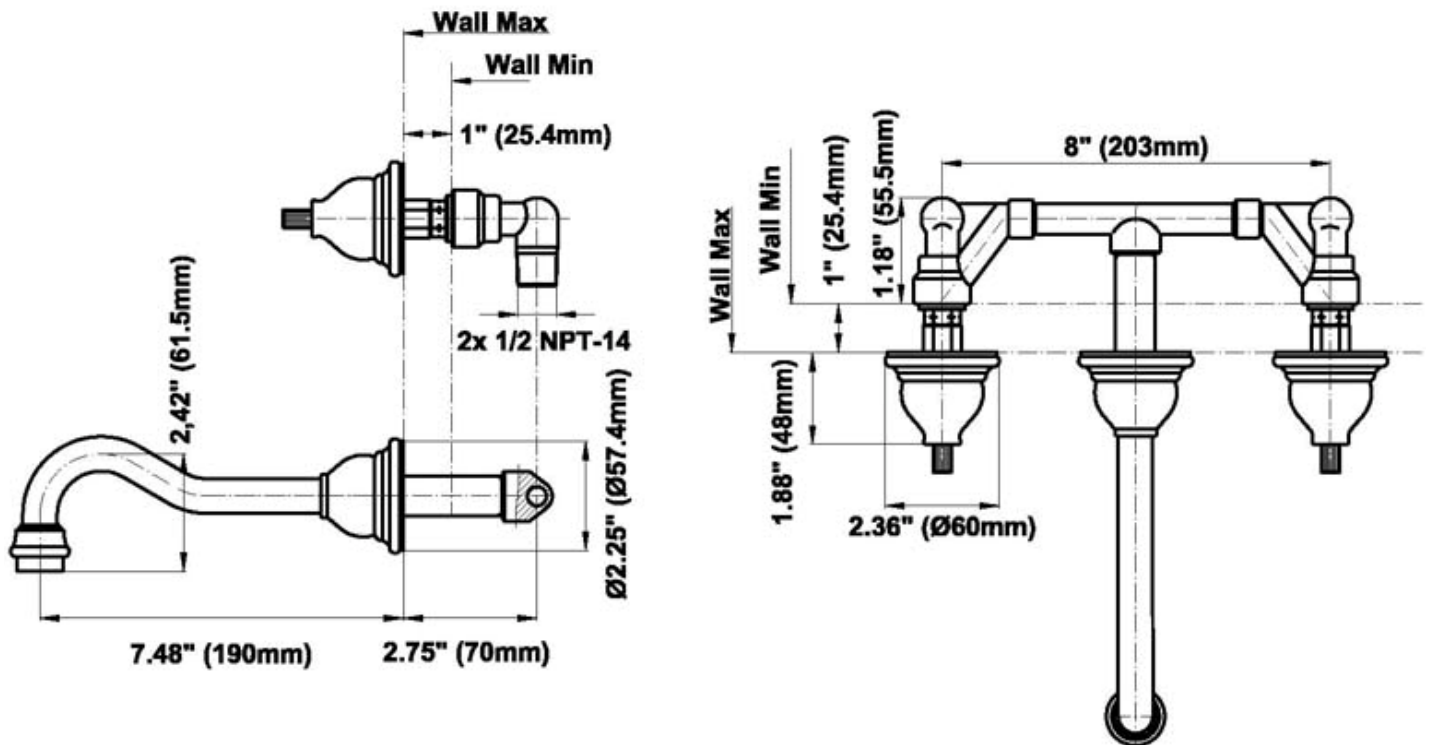

G-2530-LM15

Nantucket Collection

Wall-Mounted Lavatory Faucet (Rough and Trim)

GRAFF[®]
CUTTING EDGE DESIGN

Product Features

- Installs on 8" centers
- Aerated flow rate ~ 2.2 gpm @ 60 psi
- 7-1/2" spout reach
- Drain assembly not included

Optional Accessories

- Decorative trap G-9970-**
- Water-saving aerator G-9300

Warranty

- Limited lifetime warranty

For complete warranty information go to www.graff-faucets.com/en-nam/warranty

The measurements shown are for reference only. Products and specifications shown are subject to change without notice. Revised 07/2012.