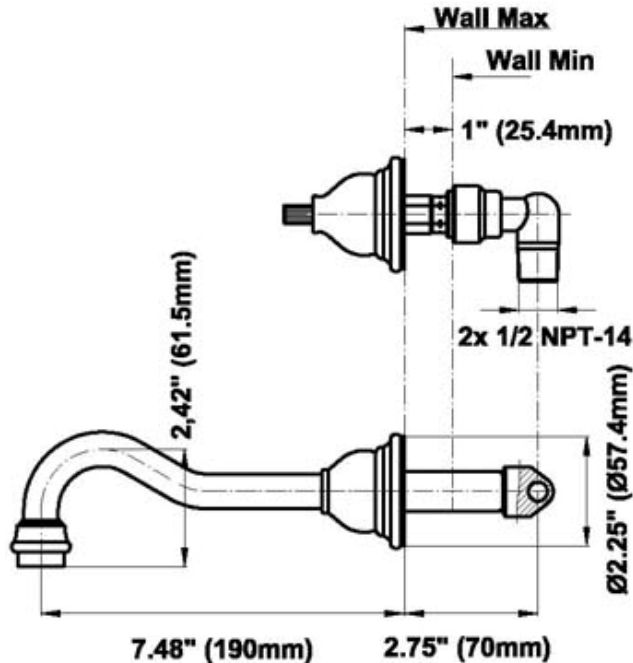

G-2530-LM15

Nantucket Collection

Wall-Mounted Lavatory Faucet (Rough and Trim)

GRAFF®
CUTTING EDGE DESIGN

Product Features

- Installs on 8" centers
- Aerated flow rate ~ 2.2 gpm @ 60 psi
- 7-1/2" spout reach
- Drain assembly not included

Available Finishes

1. Polished Chrome G-2530-LM15-PC
   - Steelnox® G-2530-LM15-SN
   - Olive Bronze G-2530-LM15-OB
   - Polished Nickel G-2530-LM15-PN
   - *18K Gold G-2530-LM15-AU
2. *Special order finish, call for availability

Optional Accessories

- Decorative trap G-9970-**
- Water-saving aerator G-9300

Warranty

- Limited lifetime warranty

For complete warranty information go to www.graff-faucets.com/en-nam/warranty