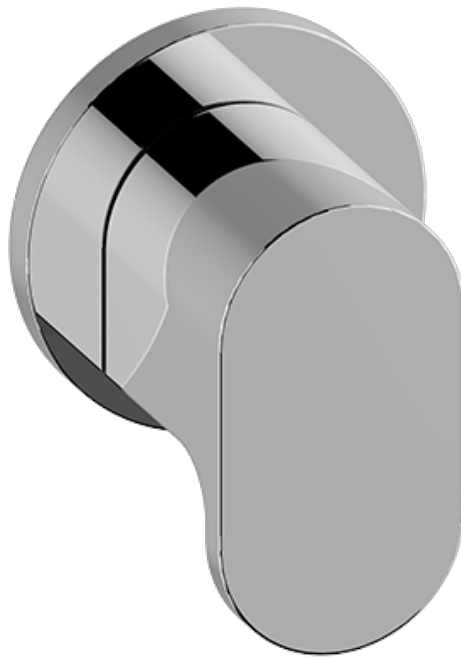

SHOWER  
Ametis M-Series Stop/Volume  
Control Valve Trim with Handle  
**G-8097-LM44E1-T**

---

**GRAFF®**

### Information

- Single metal handle
- Decorative trim plate
- Use with G-8076 Stop/Volume Control rough valve with Pass-Through or G-8077 Stop/Volume Control rough valve
- To complete package, you must order rough valve
- ADA