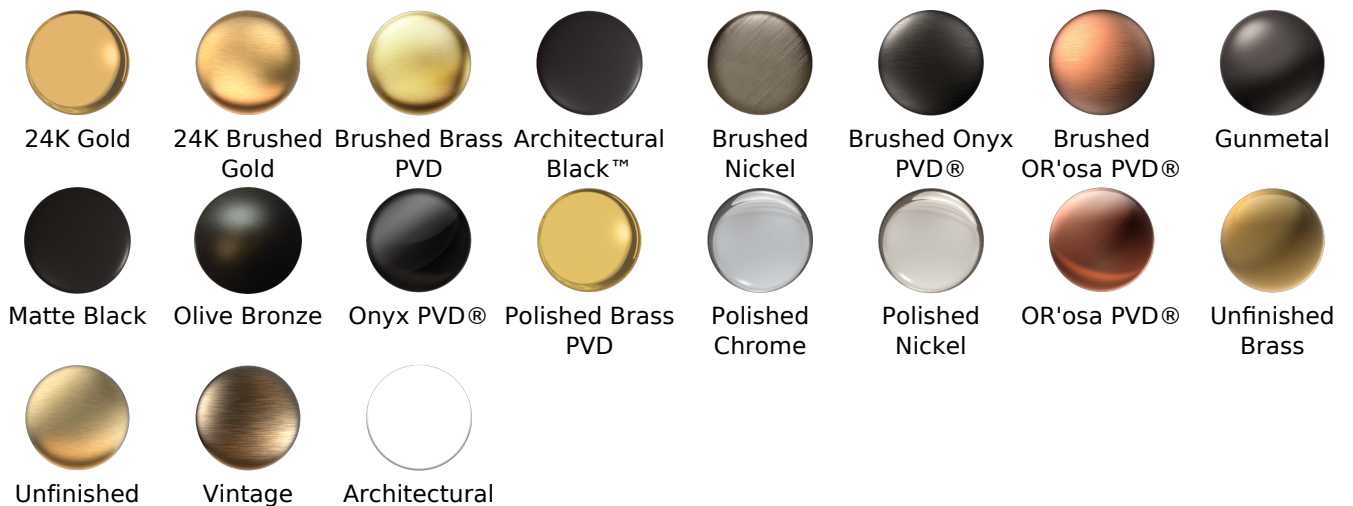

BATHROOM
Finezza UNO Floor-Mounted Tub
Filler
G-6854-LM47N

Information

- Floor-mount installation
- Aerated spout flow rate ~8 gpm @ 45 psi
- Handshower flow rate ≤ 1.5 max gpm
- 7-13/16" spout reach
- 34-5/16" approximate height
- Includes handshower with 59" spiral flexible hose
- Optional in-line pressure balancing valve G-1060

Finishes