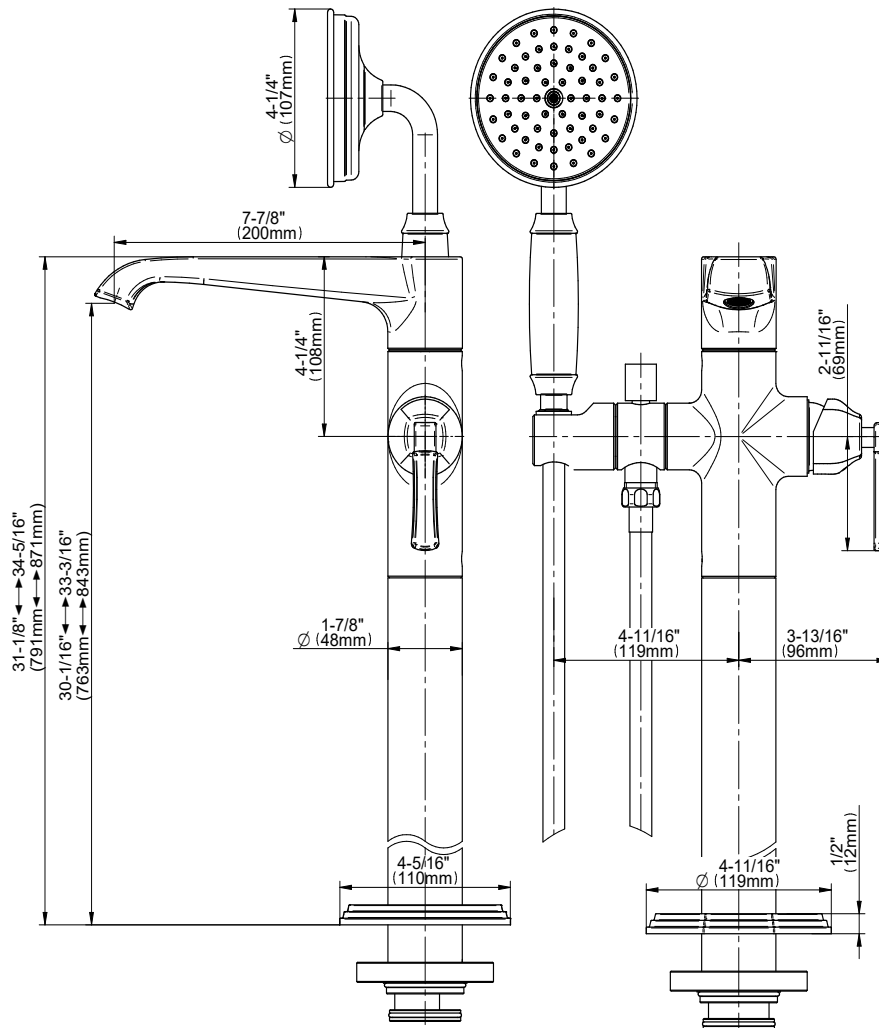

Warranty

- Limited lifetime warranty

For complete warranty information go to: www.graff-faucets.com/en/info/faqs