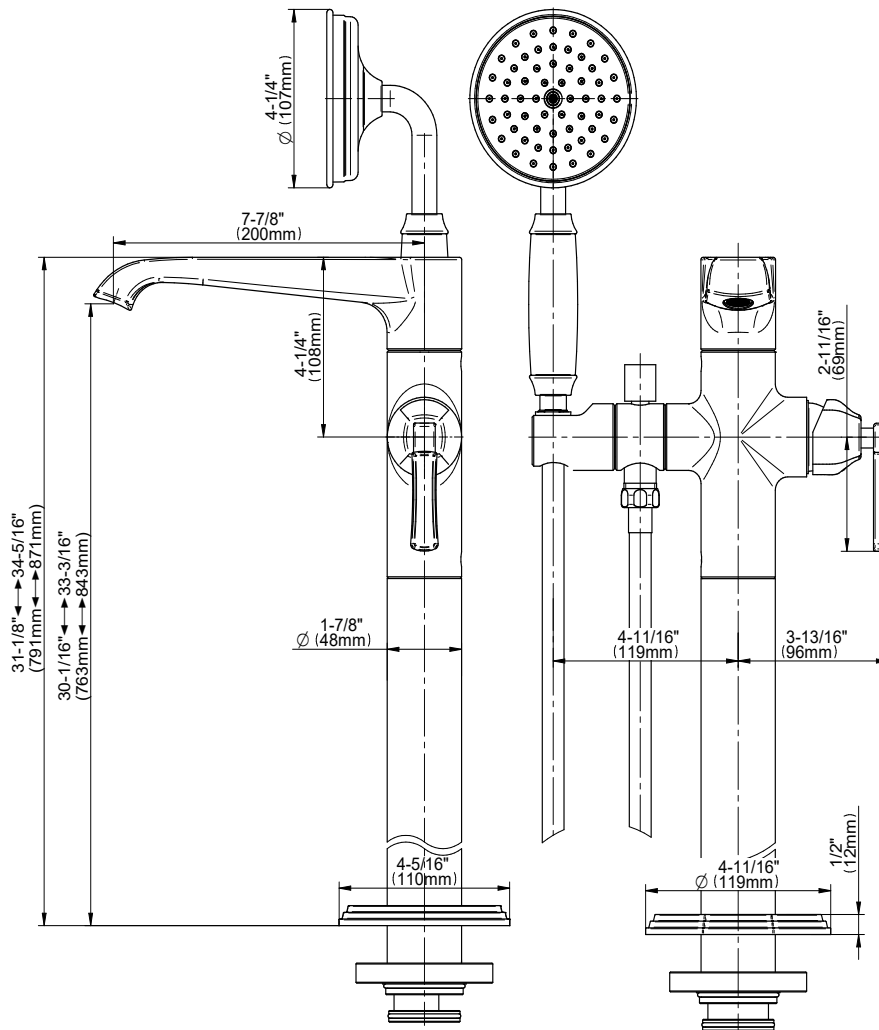

Warranty

- Limited lifetime warranty

For complete warranty information go to: www.graff-faucets.com/en/info/faqs