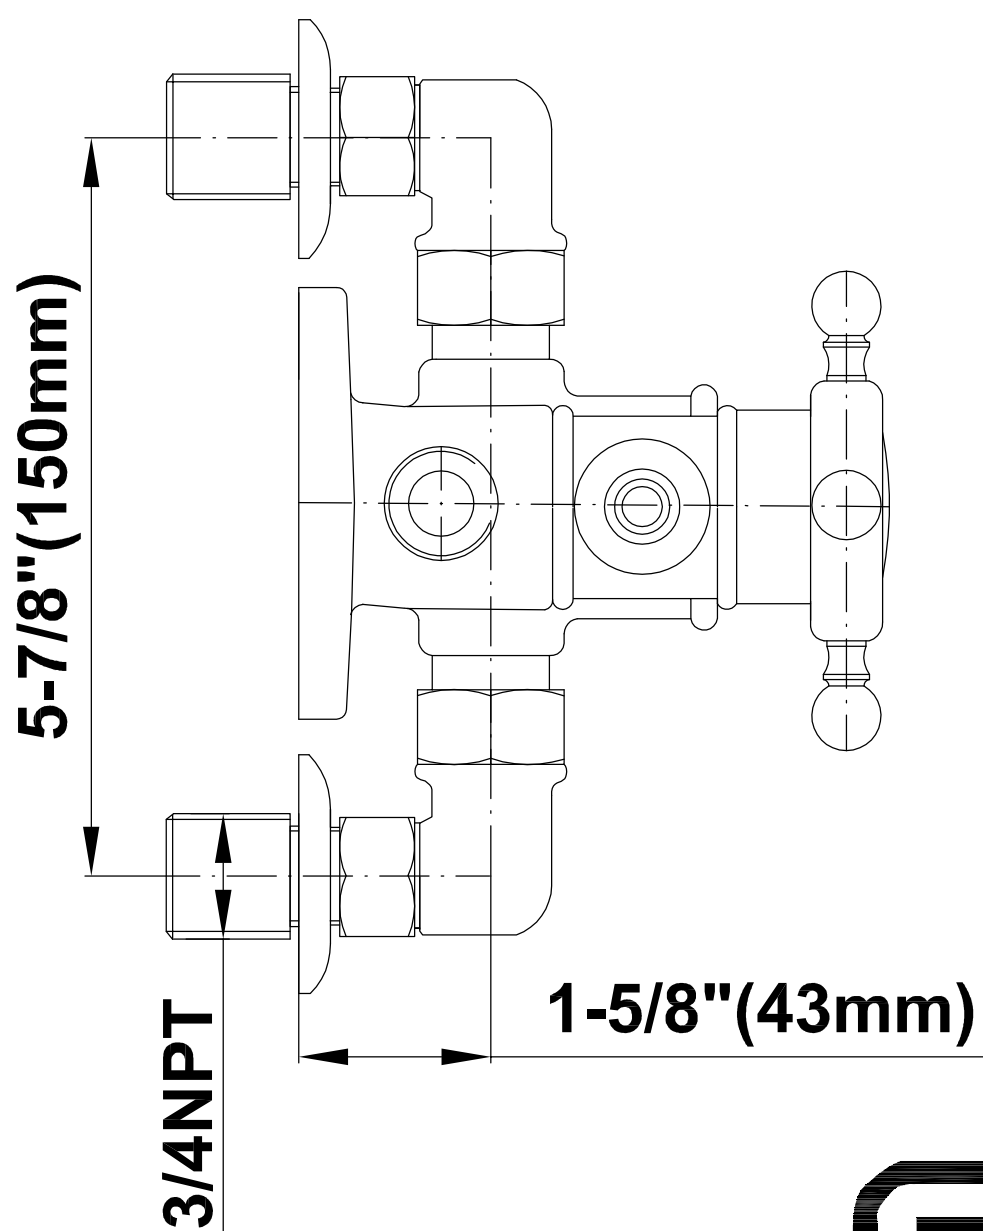

G-8900

Exposed Thermostatic Valve