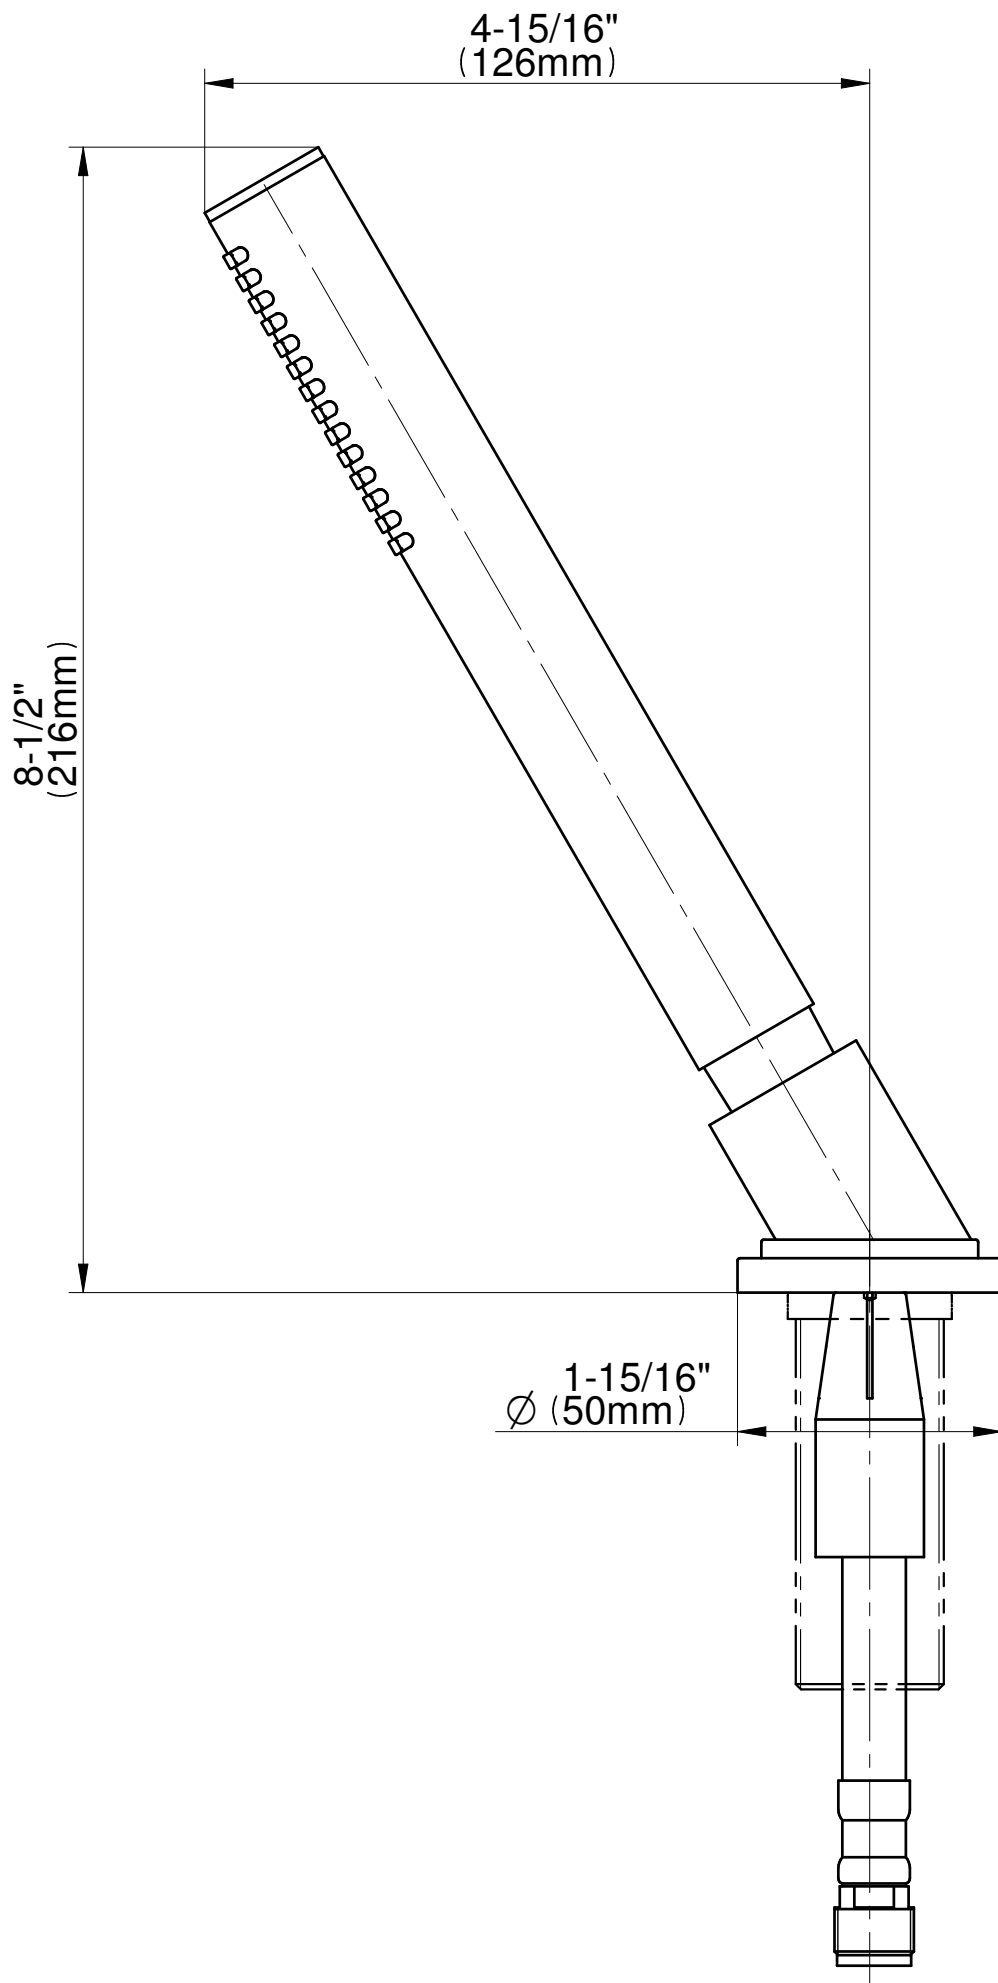

BATHROOM
Vintage Roman Tub Set
G-11351-C18B

GRAFF®

Information

- Aerated flow rate ~7 gpm @45 psi
- Handshower flow rate ≤ 1.5 max gpm
- Deck-mounted handshower and diverter set included
- Optional in-line pressure balancing valve

G-11351-C18B

Vintage Series

Information

- Matching deck-mounted handshower and diverter set available

Finishes

G-11350-C18B

Vintage Series

BATHROOM
Vintage Deck-Mounted
Handshower and Diverter Set

GRAFF®

Information

- Matches G-11350-*** Roman tub set
- Handshower hose included

Finishes

Architectural
White

G-11355-C18B-T

Vintage Series

Information

- 3/4" male NPT inlets
- Quick connect tub spout

Finishes

G-1037
Rough Valve

Product Features

- 3/4" male NPT inlets
- Quick connect tub spout

Warranty

- Limited lifetime warranty

For complete warranty information go to: www.graff-faucets.com/en/info/faqs