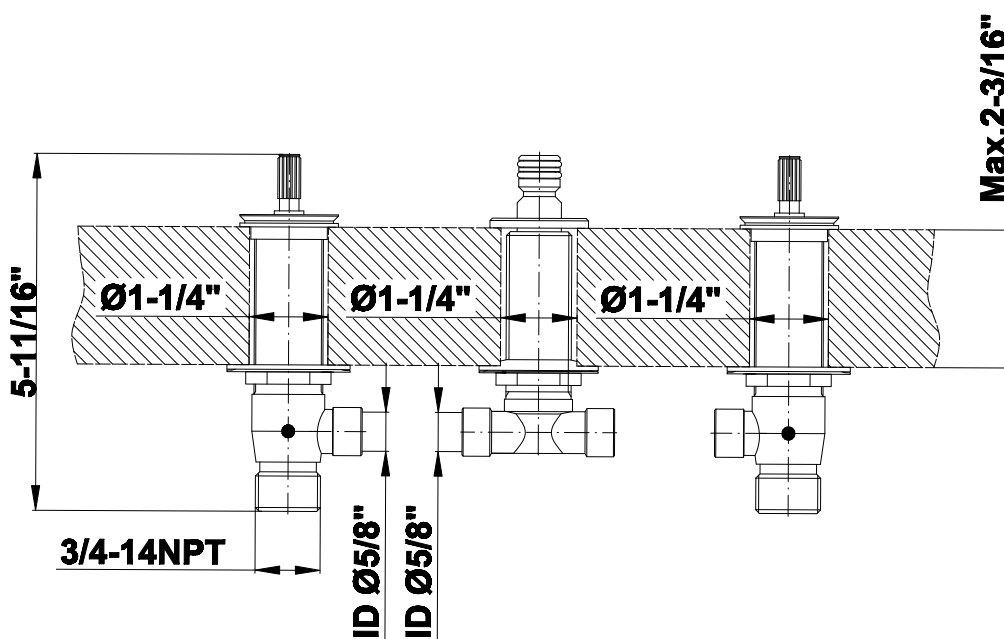

BATHROOM
Vintage Roman Tub Set
G-11351-C18B

GRAFF®

Information

- Aerated flow rate ~7 gpm @45 psi
- Handshower flow rate ≤ 1.5 max gpm
- Deck-mounted handshower and diverter set included
- Optional in-line pressure balancing valve

G-11351-C18B

Vintage Series

Information

- Matching deck-mounted handshower and diverter set available

Finishes

G-11350-C18B

Vintage Series

BATHROOM
Vintage Deck-Mounted
Handshower and Diverter Set

GRAFF®

Information

- Matches G-11350-*** Roman tub set
- Handshower hose included

Finishes

Architectural
White

G-11355-C18B-T

Vintage Series

Information

- 3/4" male NPT inlets
- Quick connect tub spout

Finishes

G-1037
Rough Valve

Product Features

- 3/4" male NPT inlets
- Quick connect tub spout

Warranty

- Limited lifetime warranty

For complete warranty information go to: www.graff-faucets.com/en/info/faqs