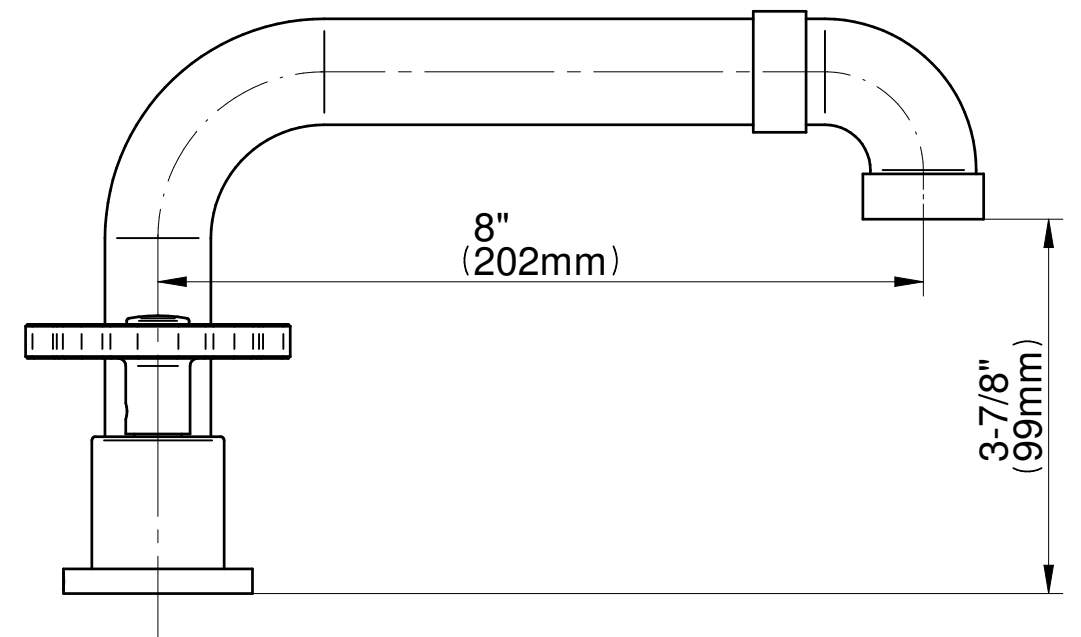

BATHROOM
Vintage Roman Tub Set
G-11351-C18B

GRAFF®

Information

- Aerated flow rate ~7 gpm @45 psi
- Handshower flow rate ≤ 1.5 max gpm
- Deck-mounted handshower and diverter set included
- Optional in-line pressure balancing valve

G-11351-C18B

Vintage Series

Information

- Matching deck-mounted handshower and diverter set available

Finishes

G-11350-C18B

Vintage Series

BATHROOM
Vintage Deck-Mounted
Handshower and Diverter Set

GRAFF®

Information

- Matches G-11350-*** Roman tub set
- Handshower hose included

Finishes

Architectural
White

G-11355-C18B-T

Vintage Series

Information

- 3/4" male NPT inlets
- Quick connect tub spout

Finishes

G-1037
Rough Valve

Product Features

- 3/4" male NPT inlets
- Quick connect tub spout

Warranty

- Limited lifetime warranty

For complete warranty information go to: www.graff-faucets.com/en/info/faqs