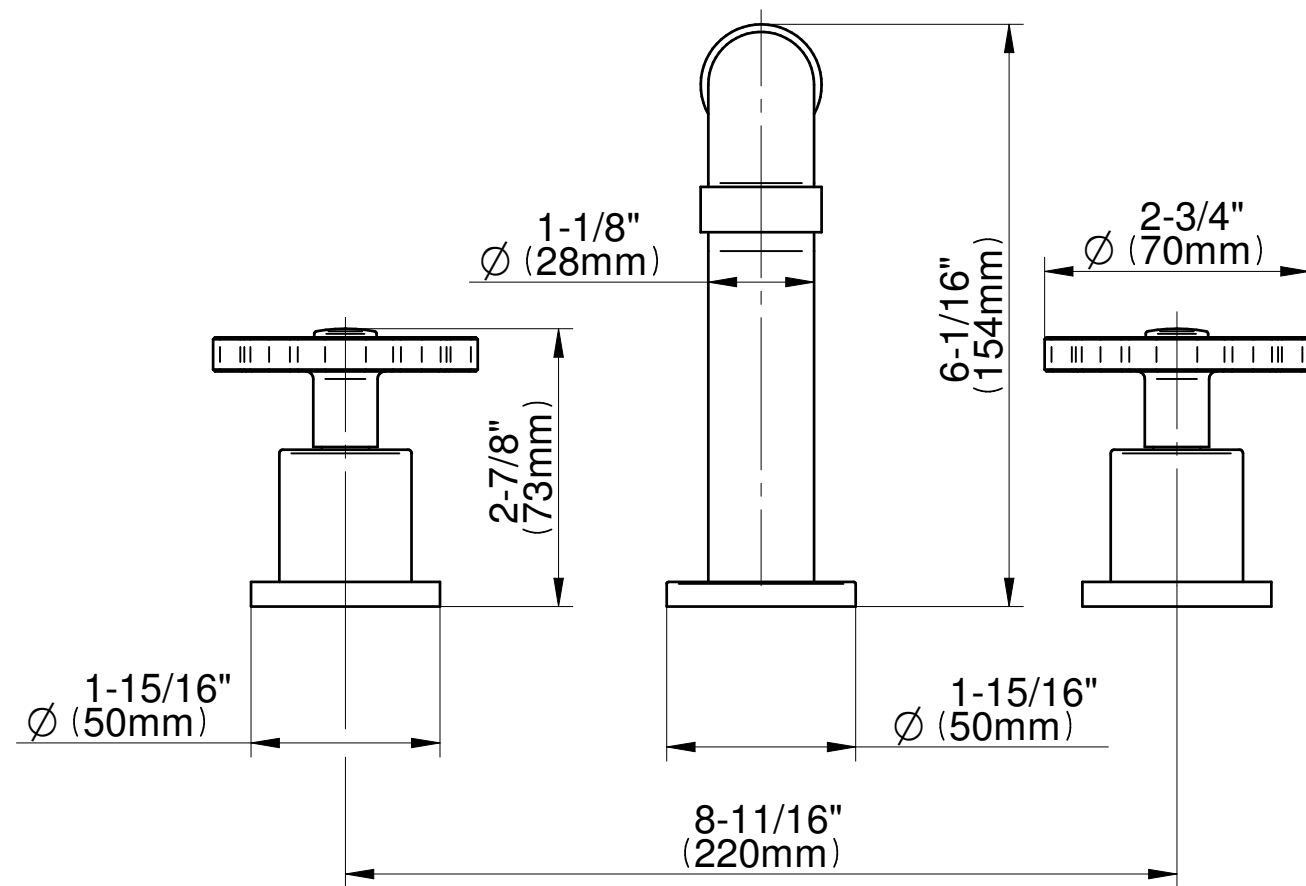

BATHROOM
Vintage Roman Tub Set
G-11351-C18B

GRAFF®

Information

- Aerated flow rate ~7 gpm @45 psi
- Handshower flow rate ≤ 1.5 max gpm
- Deck-mounted handshower and diverter set included
- Optional in-line pressure balancing valve

G-11351-C18B

Vintage Series

Information

- Matching deck-mounted handshower and diverter set available

Finishes

G-11350-C18B

Vintage Series

BATHROOM
Vintage Deck-Mounted
Handshower and Diverter Set

GRAFF®

Information

- Matches G-11350-*** Roman tub set
- Handshower hose included

Finishes

Architectural
White

G-11355-C18B-T

Vintage Series

Information

- 3/4" male NPT inlets
- Quick connect tub spout

Finishes

G-1037
Rough Valve

Product Features

- 3/4" male NPT inlets
- Quick connect tub spout

Warranty

- Limited lifetime warranty

For complete warranty information go to: www.graff-faucets.com/en/info/faqs