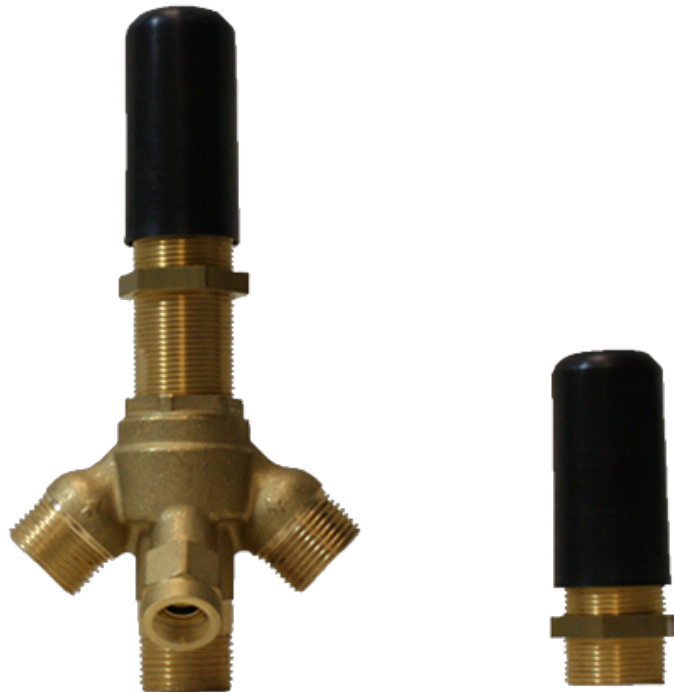

BATHROOM
Vintage Roman Tub Set
G-11351-C18B

GRAFF®

Information

- Aerated flow rate ~7 gpm @45 psi
- Handshower flow rate ≤ 1.5 max gpm
- Deck-mounted handshower and diverter set included
- Optional in-line pressure balancing valve

G-11351-C18B

Vintage Series

Information

- Matching deck-mounted handshower and diverter set available

Finishes

G-11350-C18B

Vintage Series

BATHROOM
Vintage Deck-Mounted
Handshower and Diverter Set

GRAFF®

Information

- Matches G-11350-*** Roman tub set
- Handshower hose included

Finishes

Architectural
White

G-11355-C18B-T

Vintage Series

Information

- 3/4" male NPT inlets
- Quick connect tub spout

Finishes

G-1037
Rough Valve

Product Features

- 3/4" male NPT inlets
- Quick connect tub spout

Warranty

- Limited lifetime warranty

For complete warranty information go to: www.graff-faucets.com/en/info/faqs