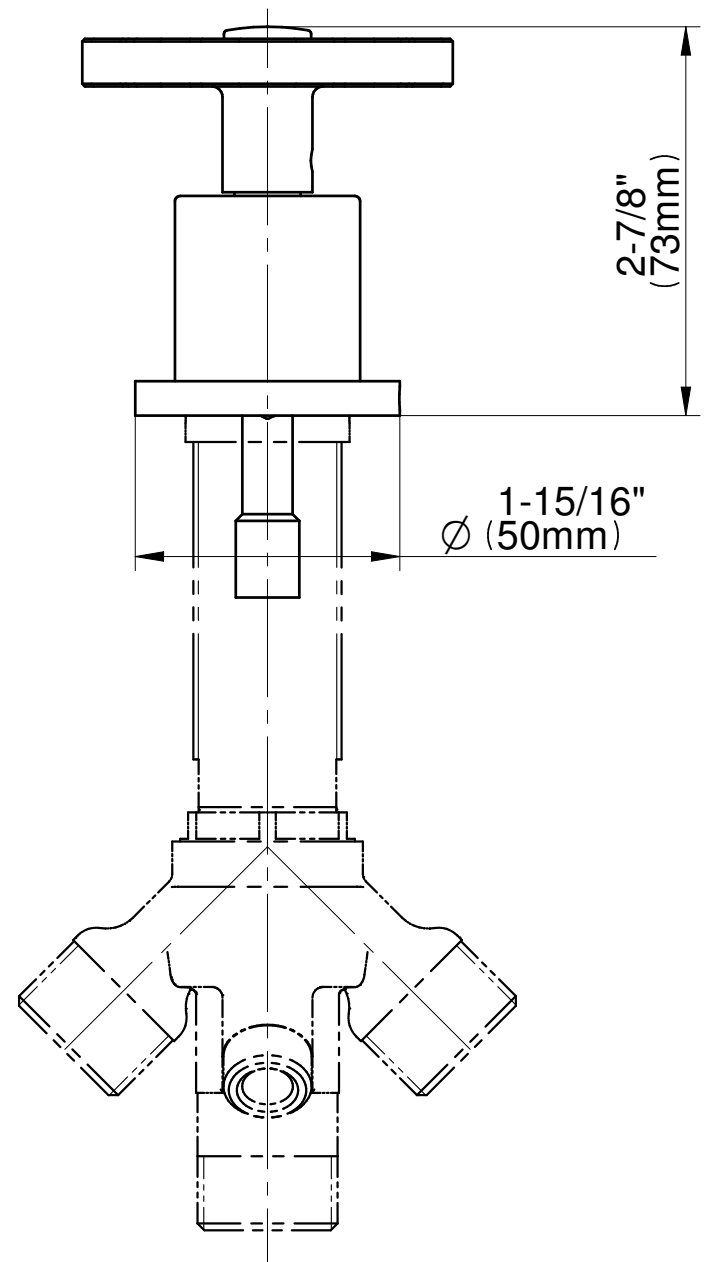

BATHROOM
Vintage Roman Tub Set
G-11351-C18B

GRAFF®

Information

- Aerated flow rate ~7 gpm @45 psi
- Handshower flow rate ≤ 1.5 max gpm
- Deck-mounted handshower and diverter set included
- Optional in-line pressure balancing valve

G-11351-C18B

Vintage Series

Information

- Matching deck-mounted handshower and diverter set available

Finishes

G-11350-C18B

Vintage Series

BATHROOM
Vintage Deck-Mounted
Handshower and Diverter Set

GRAFF®

Information

- Matches G-11350-*** Roman tub set
- Handshower hose included

Finishes

Architectural
White

G-11355-C18B-T

Vintage Series

Information

- 3/4" male NPT inlets
- Quick connect tub spout

Finishes

G-1037
Rough Valve

Product Features

- 3/4" male NPT inlets
- Quick connect tub spout

Warranty

- Limited lifetime warranty

For complete warranty information go to: www.graff-faucets.com/en/info/faqs