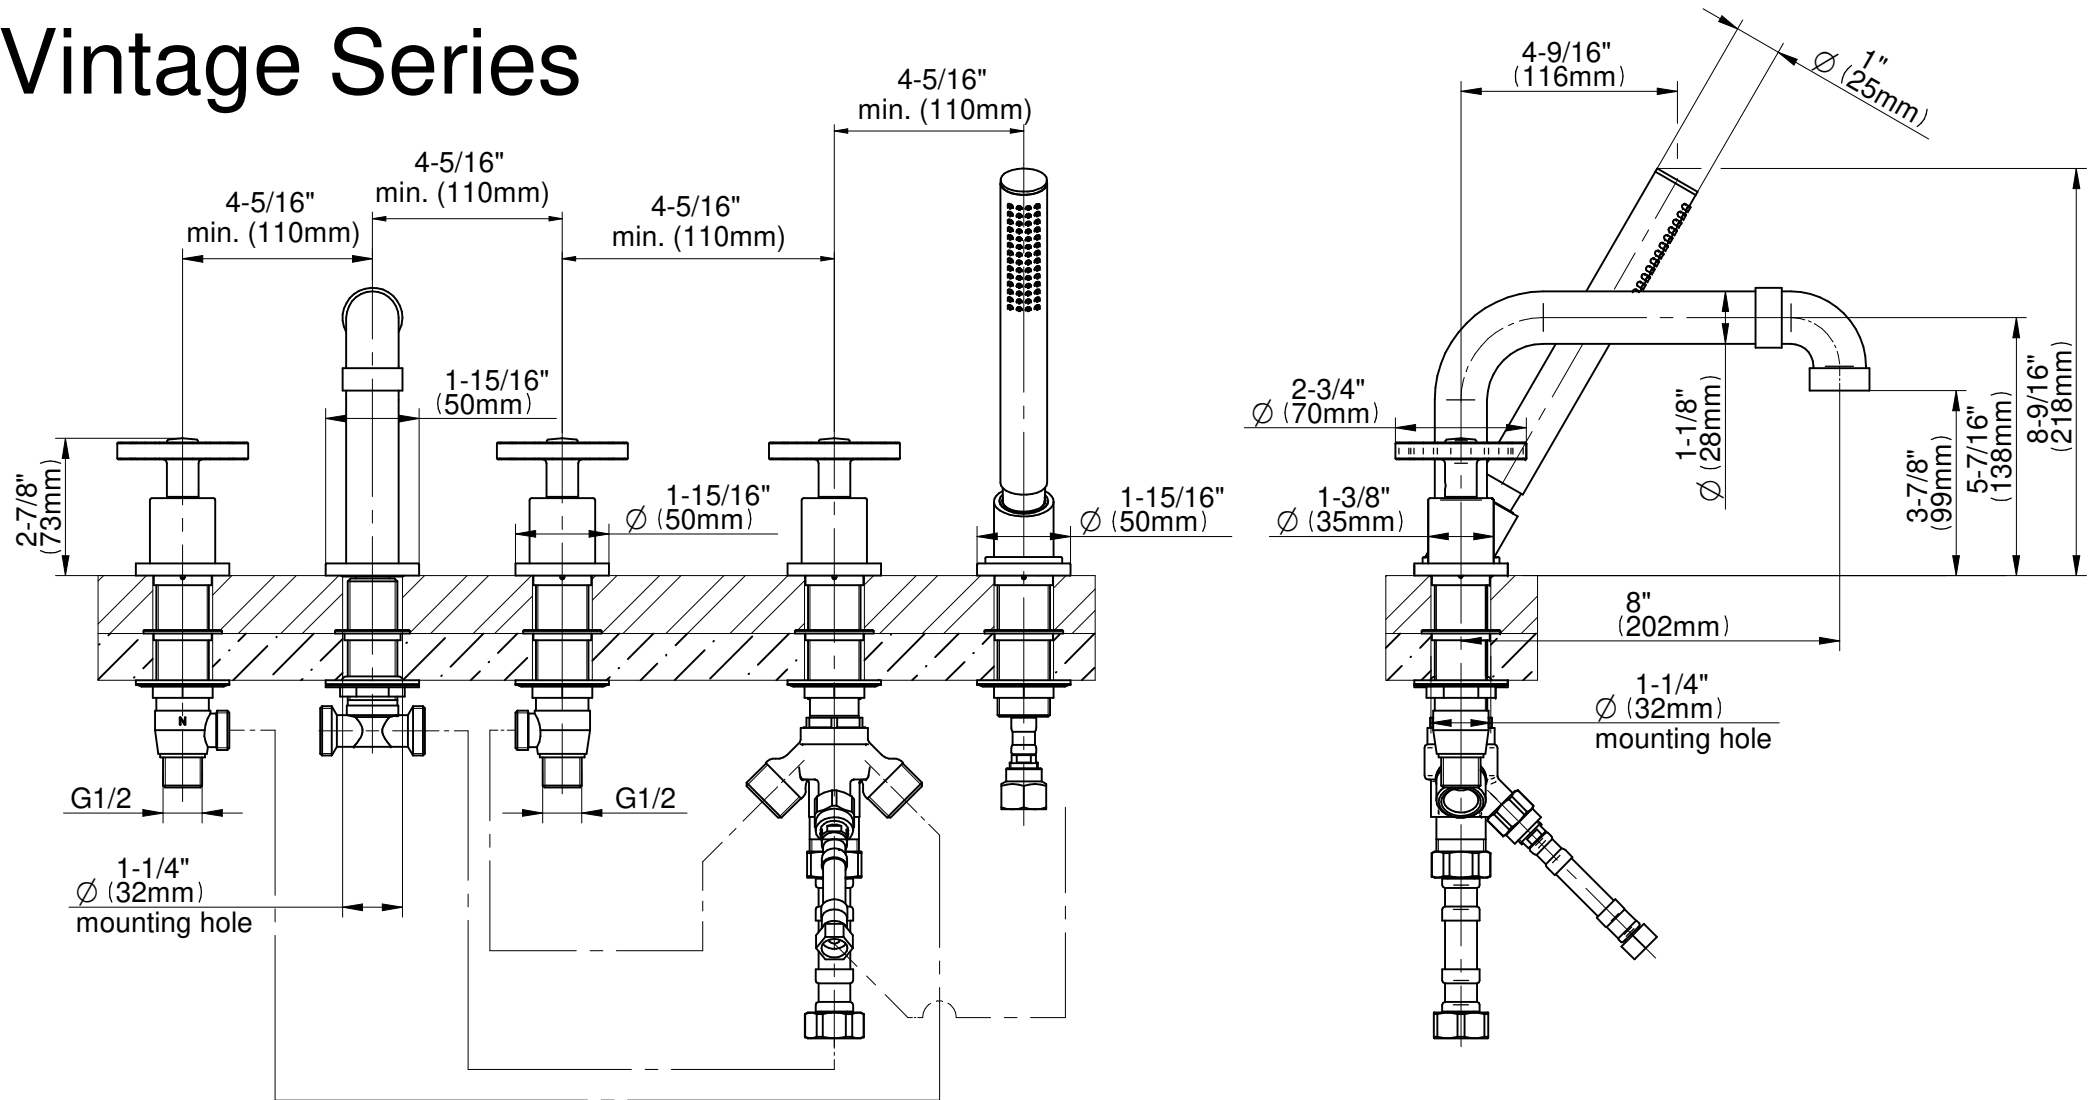

BATHROOM
Vintage Roman Tub Set
G-11351-C18B

GRAFF®

Information

- Aerated flow rate ~7 gpm @45 psi
- Handshower flow rate ≤ 1.5 max gpm
- Deck-mounted handshower and diverter set included
- Optional in-line pressure balancing valve

G-11351-C18B

Vintage Series

Information

- Matching deck-mounted handshower and diverter set available

Finishes

G-11350-C18B

Vintage Series

BATHROOM
Vintage Deck-Mounted
Handshower and Diverter Set

GRAFF®

Information

- Matches G-11350-*** Roman tub set
- Handshower hose included

Finishes

Architectural
White

G-11355-C18B-T

Vintage Series

Information

- 3/4" male NPT inlets
- Quick connect tub spout

Finishes

G-1037
Rough Valve

Product Features

- 3/4" male NPT inlets
- Quick connect tub spout

Warranty

- Limited lifetime warranty

For complete warranty information go to: www.graff-faucets.com/en/info/faqs