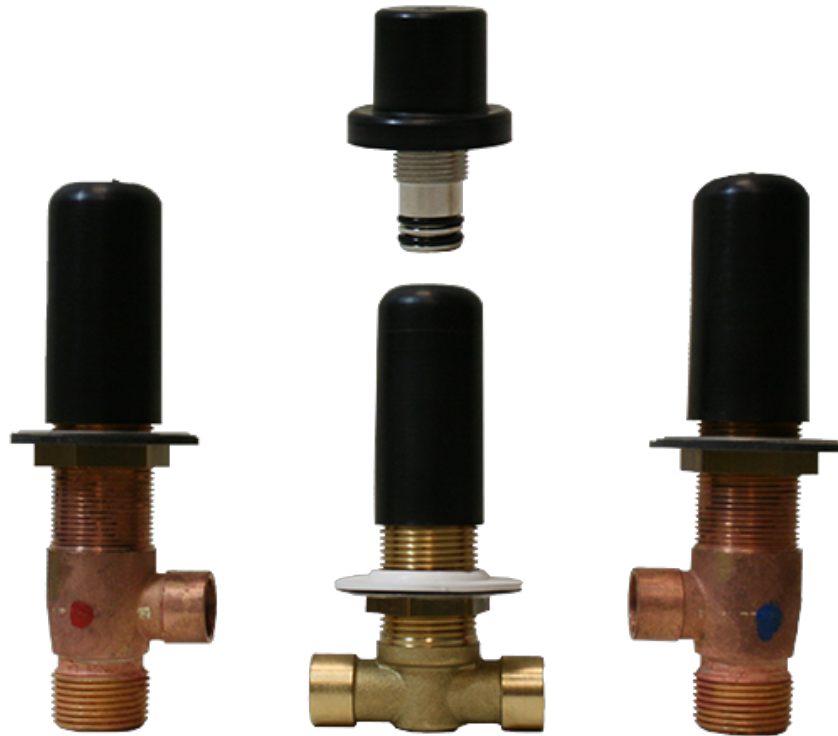

BATHROOM
Vintage Roman Tub Set
G-11351-C18B

GRAFF®

Information

- Aerated flow rate ~7 gpm @45 psi
- Handshower flow rate ≤ 1.5 max gpm
- Deck-mounted handshower and diverter set included
- Optional in-line pressure balancing valve

G-11351-C18B

Vintage Series

Information

- Matching deck-mounted handshower and diverter set available

Finishes

G-11350-C18B

Vintage Series

BATHROOM
Vintage Deck-Mounted
Handshower and Diverter Set

GRAFF®

Information

- Matches G-11350-*** Roman tub set
- Handshower hose included

Finishes

Architectural
White

G-11355-C18B-T

Vintage Series

Information

- 3/4" male NPT inlets
- Quick connect tub spout

Finishes

G-1037
Rough Valve

Product Features

- 3/4" male NPT inlets
- Quick connect tub spout

Warranty

- Limited lifetime warranty

For complete warranty information go to: www.graff-faucets.com/en/info/faqs