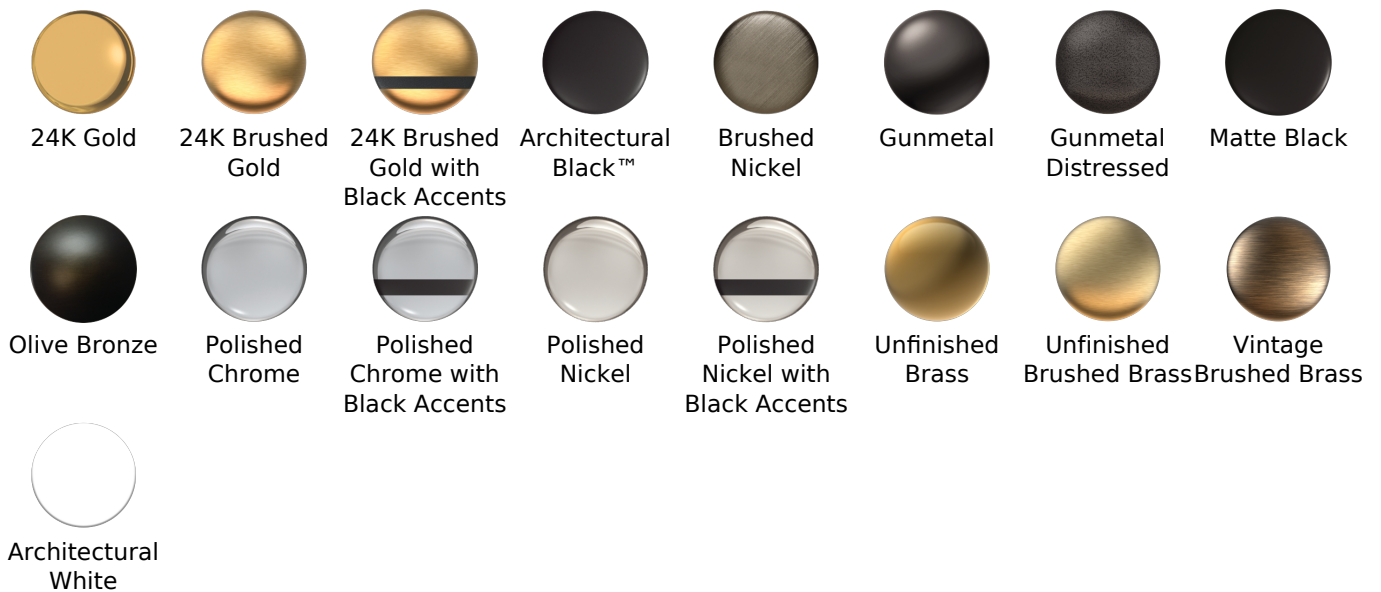

Information

- 3/4" male NPT inlets
- Quick connect tub spout

Finishes