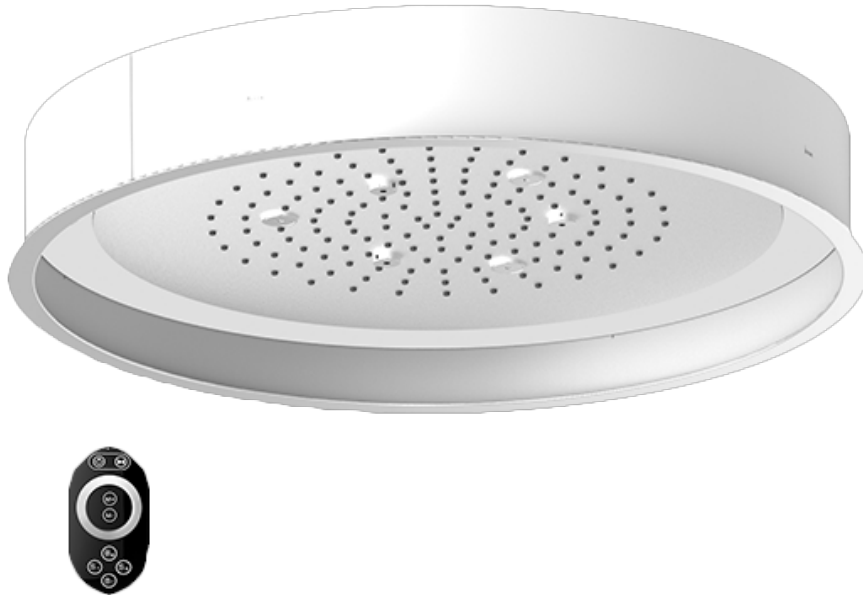

SHOWER
Round Ceiling-Mounted
Showerhead with LED
G-8232

GRAFF®

Information

- Stainless steel
- Rainfall function
- Single LED light with six color variations
- Battery powered LED controller
- 147 no clog easy clean nozzles
- Showerhead flow rate ≤ 1.8 max gpm
- CALGreen

Finishes

Stainless
Polished