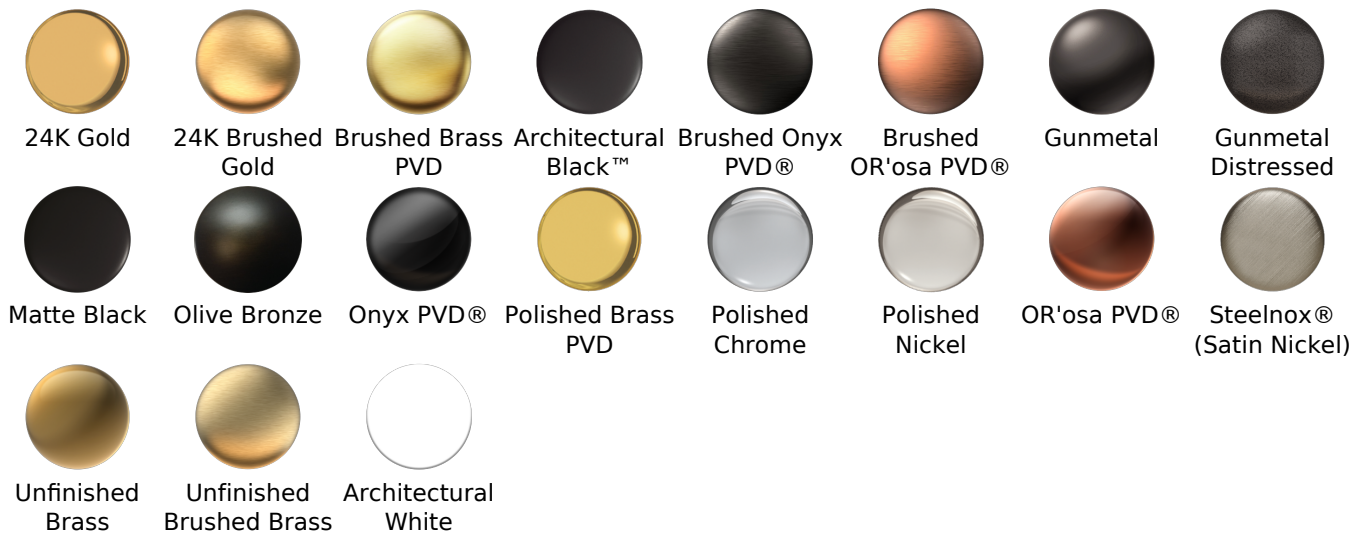

BATHROOM
 Sento Vessel Lavatory Faucet
G-6305-LM58L

GRAFF®

Information

- Single-hole installation
- Aerated flow rate ≤ 1.2 max gpm
- 1-1/4" hole cutout
- Drain assembly not included
- Optional matching decorative trap G-9970
- ADA
- CALGreen

Finishes

G-6305-LM58L

SENTO Series