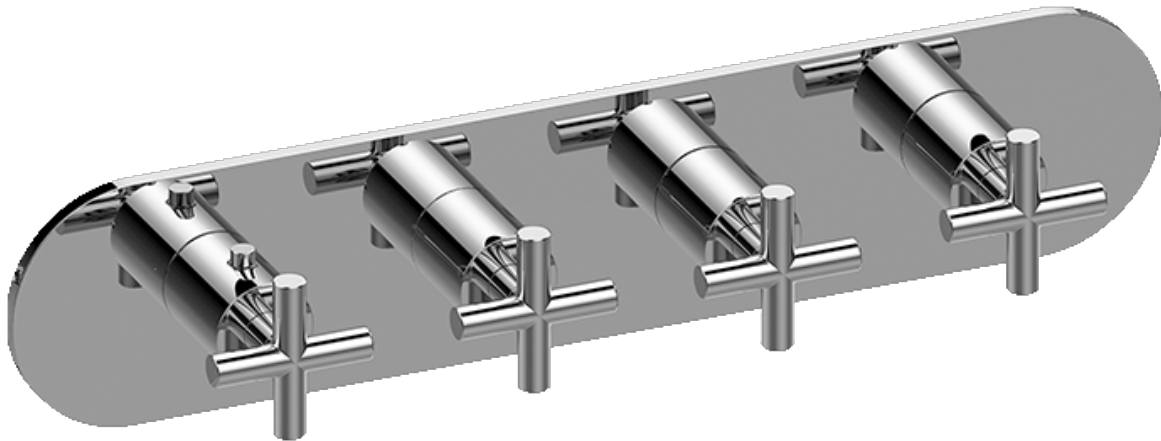

SHOWER
M.E. M-Series Valve Horizontal
Trim with Four Handles
G-8058H-C17E0-T

Information

- Four metal handles
- Decorative trim plate
- Use with M-Series rough valves
- ADA

Finishes

							
24K Gold	24K Brushed Gold	Brushed Brass PVD	Architectural Black™	Brushed Nickel	Brushed Onyx PVD®	Brushed OR'osa PVD®	Gunmetal
							
Matte Black	Olive Bronze	Onyx PVD®	Polished Brass PVD	Polished Chrome	Polished Nickel	OR'osa PVD®	Steelnox® (Satin Nickel)
							
Unfinished Brass	Unfinished Brushed Brass	Architectural White					