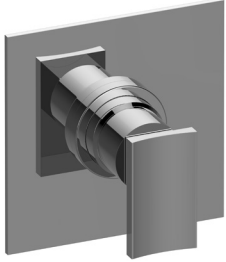

SHOWER  
Pressure Balancing Valve Trim  
with Handle  
**G-7040-LM36S-T**

**GRAFF®**

**Information**

- Single metal handle
- Decorative trim plate
- Use with G-7005 Pressure Balancing Rough Valve
- Available Spring 2019 - call for earlier availability
- ADA

# G-7040-LM36S-T

Sade Collection

Pressure Balancing Valve Trim with Handle

## Product Features

- Single metal handle
- Decorative trim plate
- Use with G-7005 Pressure Balancing Rough Valve