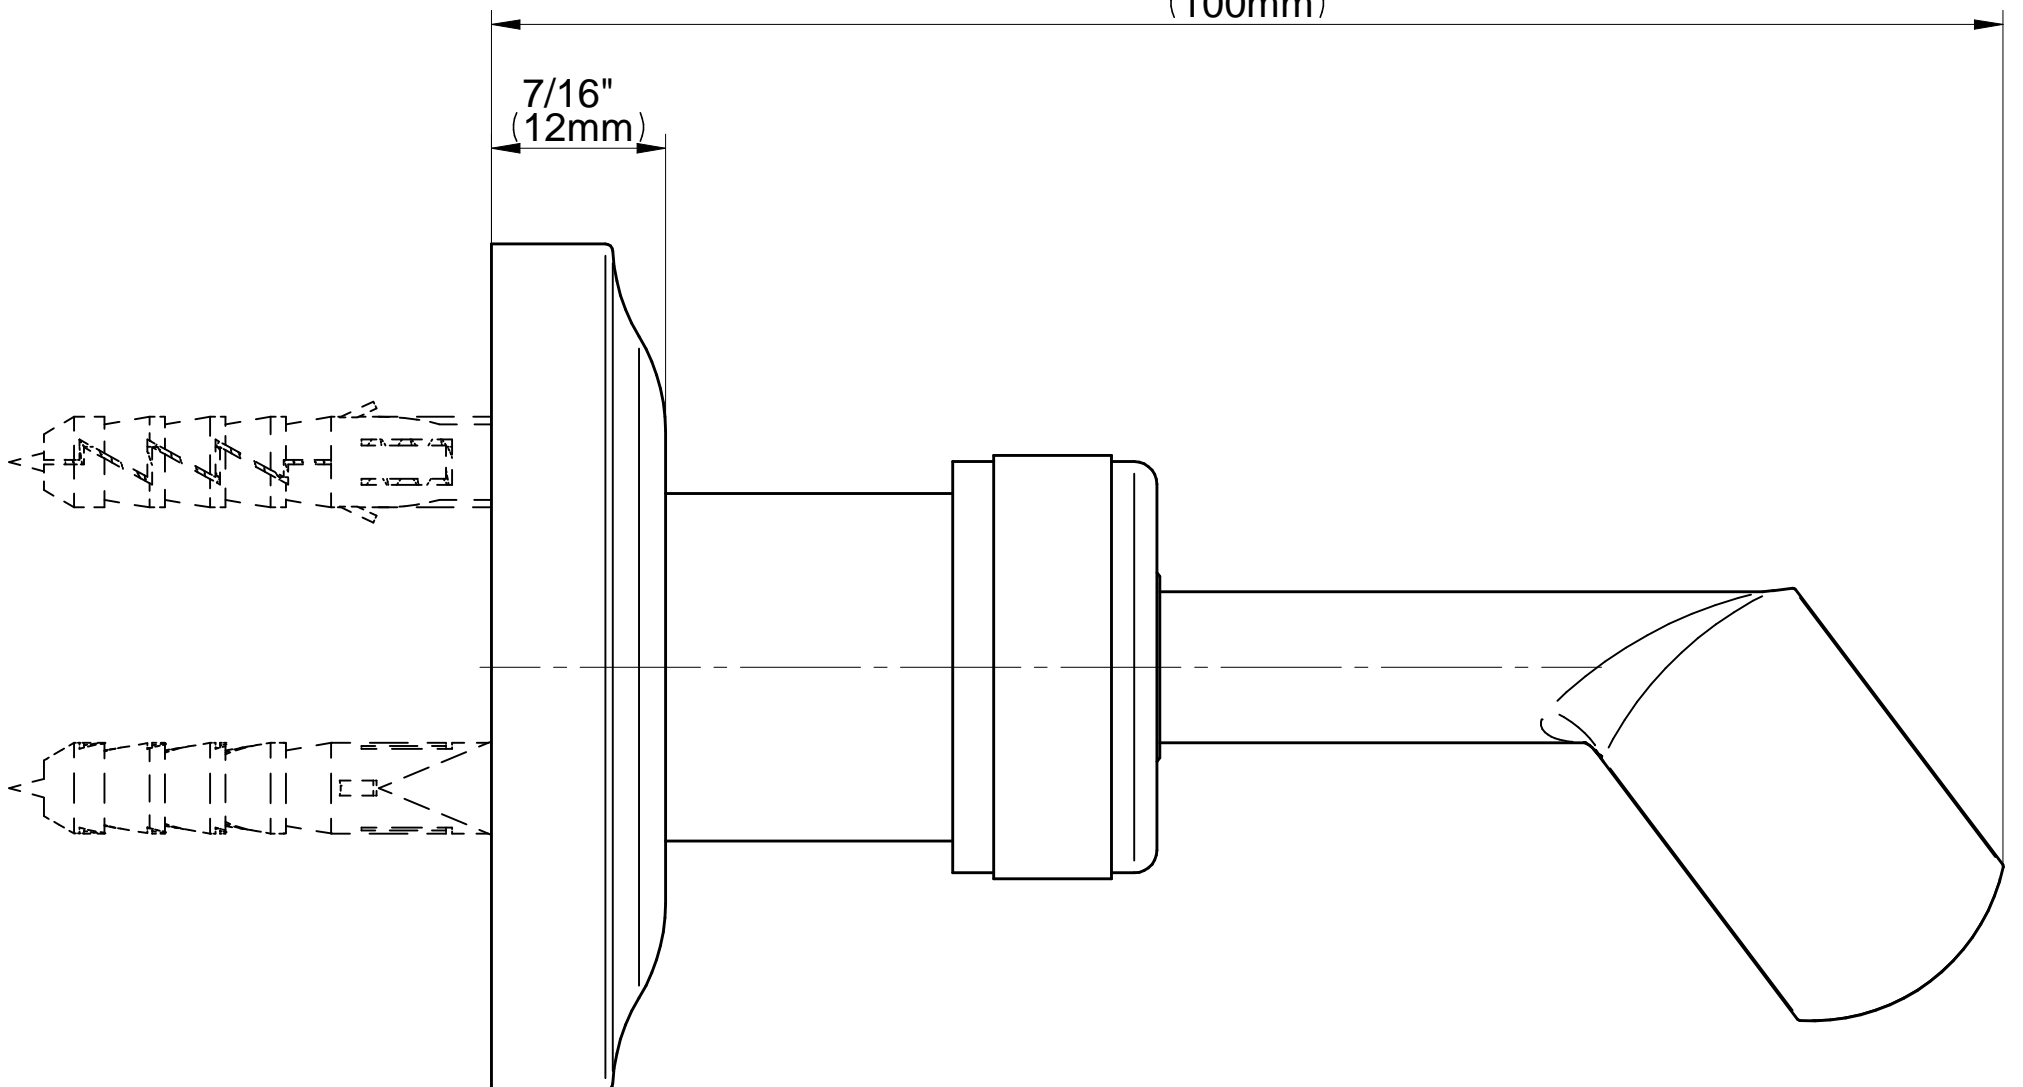

3-15/16"
(100mm)

7/16"
(12mm)

Information

- Solid brass construction
- All-metal handle
- Shower hose not included
- Includes internal backflow preventer
- Handshower flow rate ≤ 1.8 max gpm
- CALGreen

Finishes