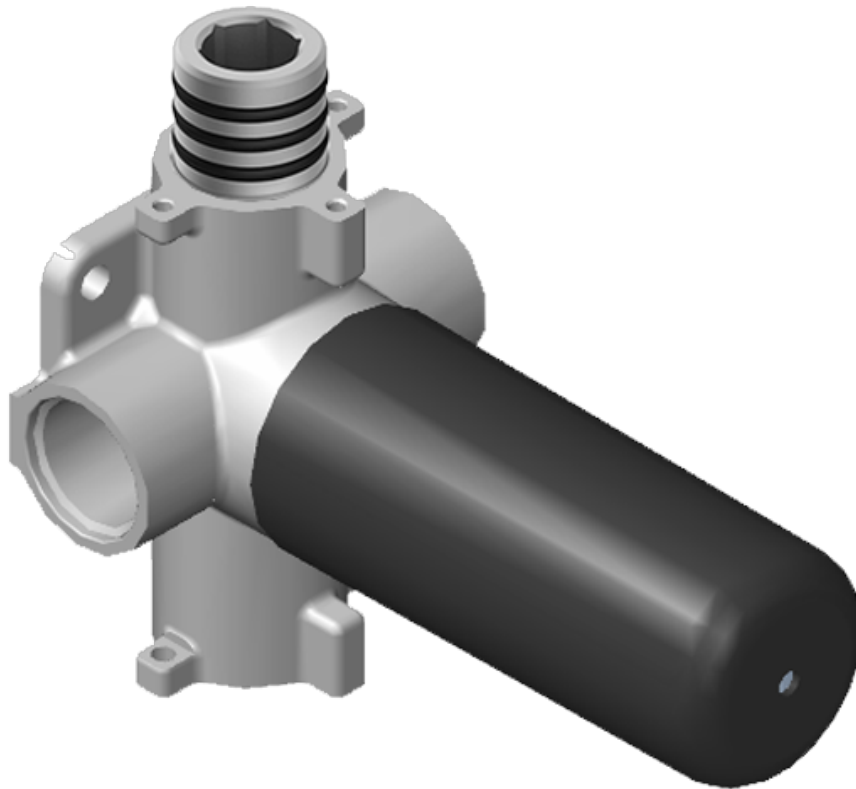

SHOWER
Vintage M-Series Thermostatic
Shower System - Shower with
Handshower
GT2.022WD-LM56E0

GRAFF®

Information

- 3/4" thermostatic valve and trim
- 3/4" 2-way diverter valve
- 9" showerhead with 11" wall-mounted shower arm
- Showerhead features no-clog, easy-clean spray nozzles
- Handshower set with wall bracket and 59" hose
- Optional extension kit
- Flow rates: showerhead ≤ 1.8 max gpm, handshower ≤ 1.8 max gpm
- ADA
- CALGreen

Architectural White

G-8006

M-Series

3/4" Concealed Thermostatic Rough Valve

Product Features

- 12.9 gpm @ 60 psi
- 3/4" universal inlets
- Built-in service stops
- Stacking outlet feature
- Complete serviceability from front of all units
- Supplied with protective plastic cover
- CalGreen compliant dependent on functions

www.graff-faucets.com | phone: 800-954-4723

SHOWER
 Two-Way Diverter Volume Control
 Valve WITH Off Function and Pass-
 Through
G-8052

Information

- 11.7 gpm @ 60 psi
- 3/4" universal inlets/outlets with female threads
- Operates one function at a time
- Stacking inlet and pass-through port feature
- Supplied with protective plastic cover
- CALGreen compliant depending on functions