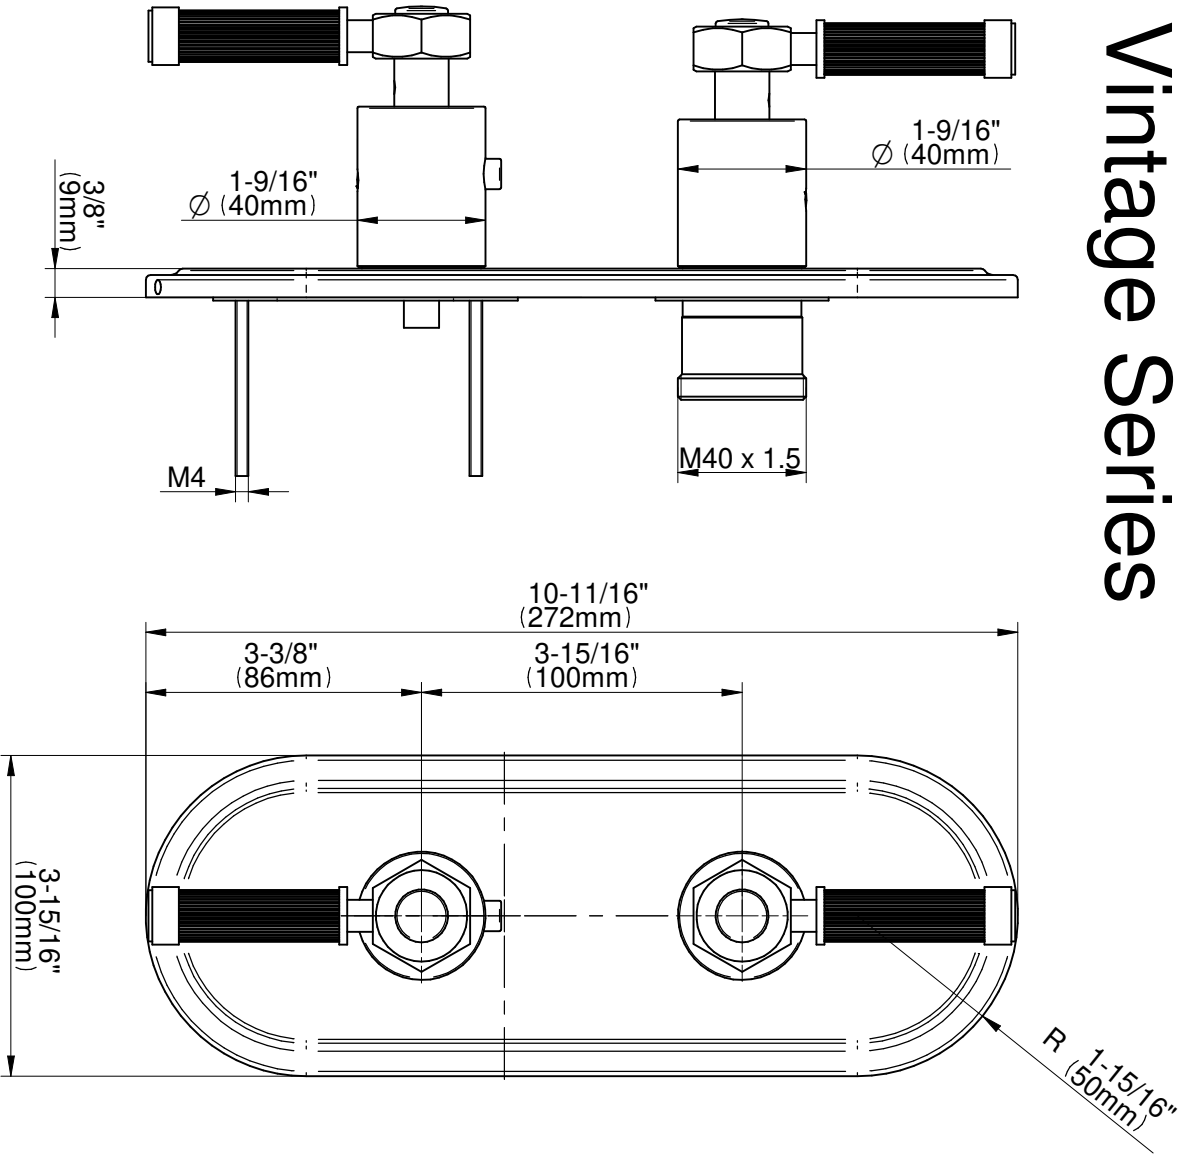

G-8086-LM56E0-T

Vintage Series