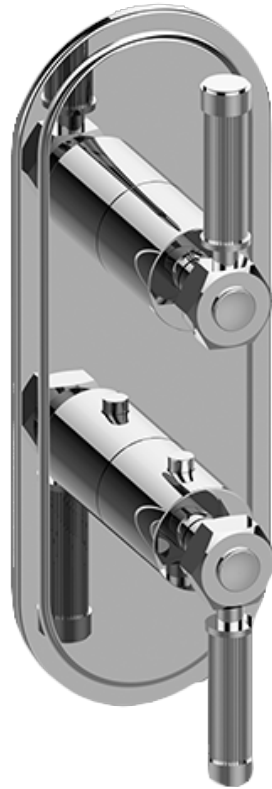

SHOWER
Vintage M-Series Thermostatic
Shower System - Shower with
Handshower
GT2.022WD-LM56E0

GRAFF®

Information

- 3/4" thermostatic valve and trim
- 3/4" 2-way diverter valve
- 9" showerhead with 11" wall-mounted shower arm
- Showerhead features no-clog, easy-clean spray nozzles
- Handshower set with wall bracket and 59" hose
- Optional extension kit
- Flow rates: showerhead ≤ 1.8 max gpm, handshower ≤ 1.8 max gpm
- ADA
- CALGreen

SHOWER
Vintage M-Series Valve Trim with
Two Handles

Information

- Two metal handles
- Decorative trim plate
- Use with M-Series rough valves
- LM56E0 handles should not be used with 3-way diverter valves
- ADA