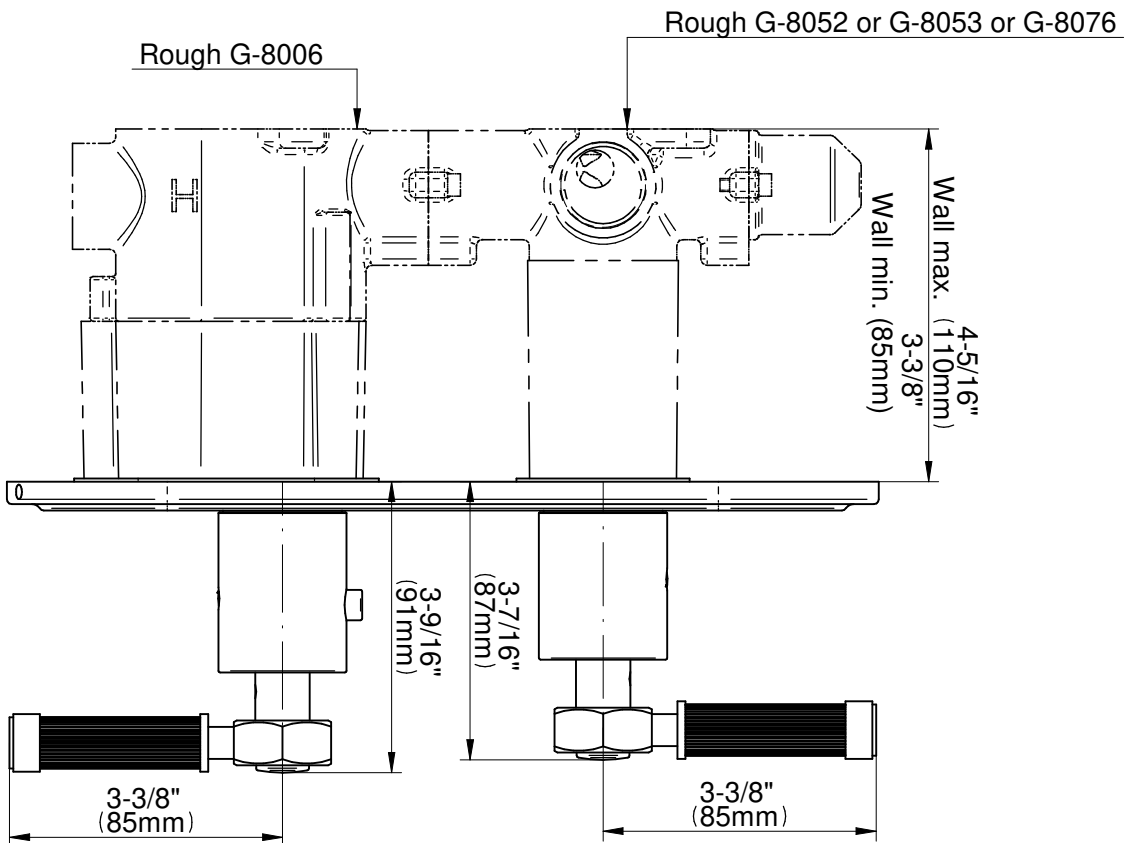

G-8086-LM56E0-T

Vintage Series