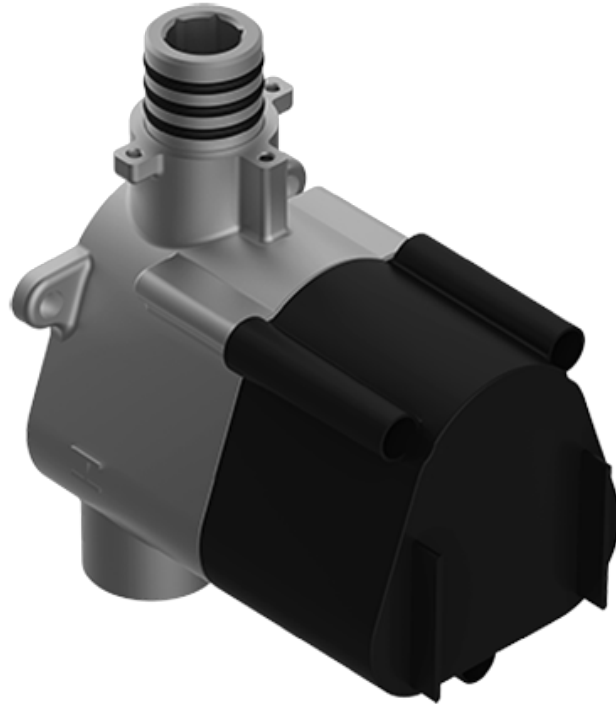

SHOWER
Vintage M-Series Thermostatic
Shower System - Shower with
Handshower
GT2.022WD-LM56E0

GRAFF®

Information

- 3/4" thermostatic valve and trim
- 3/4" 2-way diverter valve
- 9" showerhead with 11" wall-mounted shower arm
- Showerhead features no-clog, easy-clean spray nozzles
- Handshower set with wall bracket and 59" hose
- Optional extension kit
- Flow rates: showerhead ≤ 1.8 max gpm, handshower ≤ 1.8 max gpm
- ADA
- CALGreen

SHOWER
Vintage M-Series Valve Trim with
Two Handles

Information

- Two metal handles
- Decorative trim plate
- Use with M-Series rough valves
- LM56E0 handles should not be used with 3-way diverter valves
- ADA

Architectural White

G-8086-LM56E0-T

Vintage Series

SHOWER
Thermostatic Rough Valve
G-8006

Information

- 12.9 gpm @ 60 psi
- 3/4" universal inlets
- Built-in service stops
- Stacking outlet feature
- Complete serviceability from front of all units
- Supplied with protective plastic cover
- CalGreen compliant dependent on functions

Architectural White

G-8006

M-Series

3/4" Concealed Thermostatic Rough Valve

Product Features

- 12.9 gpm @ 60 psi
- 3/4" universal inlets
- Built-in service stops
- Stacking outlet feature
- Complete serviceability from front of all units
- Supplied with protective plastic cover
- CalGreen compliant dependent on functions