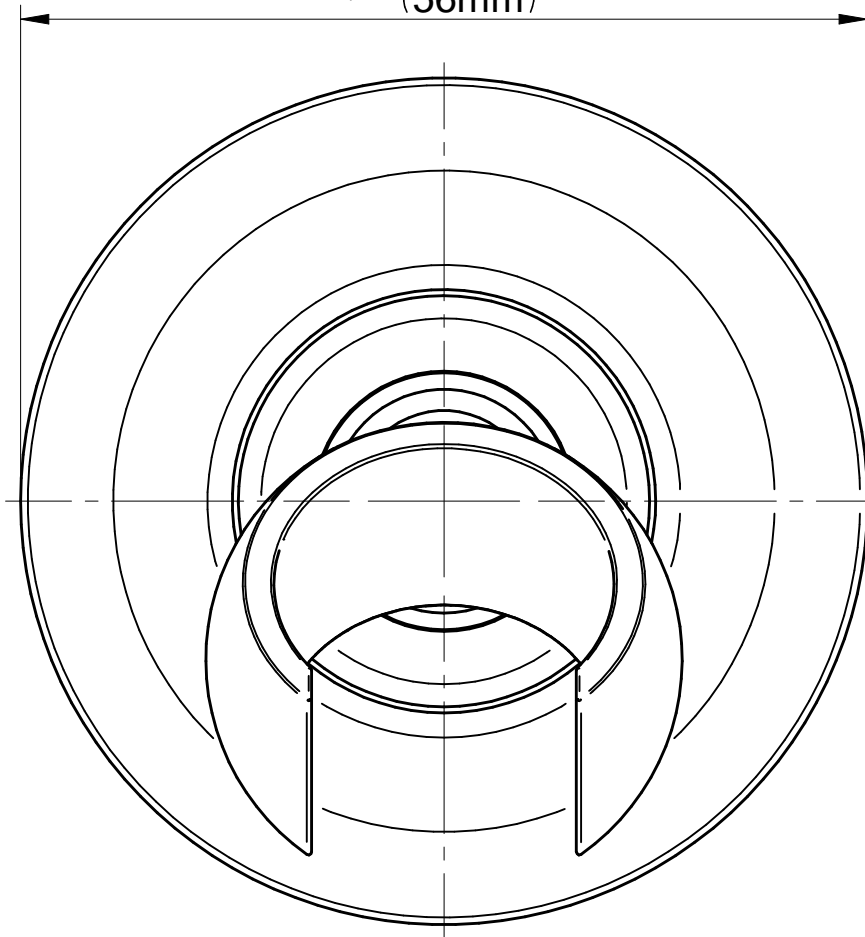

3-15/16"
(100mm)

7/16"
(12mm)

Information

- Solid brass construction
- All-metal handle
- Shower hose not included
- Includes internal backflow preventer
- Handshower flow rate ≤ 1.8 max gpm
- CALGreen

Finishes