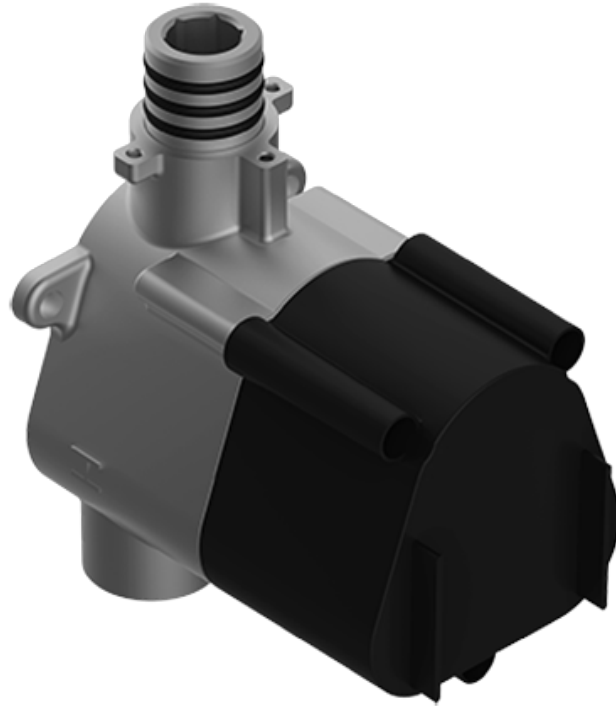

BATHROOM
Terra M-Series Thermostatic
Shower System - Shower with
Handshower
GL3.011WB-LM46E0

GRAFF®

Information

- 3/4" thermostatic valve and trim
- 3/4" stop/volume control valve (2 pieces)
- 8" showerhead with 12" ceiling-mounted shower arm
- Showerhead features no-clog, easy-clean spray nozzles
- Handshower set with wall-mounted slide bar and 59" hose (PVD finishes use 59" flex hose)
- Optional extension kit
- Flow rates: showerhead ≤ 1.8 max gpm, handshower ≤ 1.5 max gpm
- ADA

BATHROOM
Thermostatic Rough Valve
G-8006

GRAFF®

Information

- 12.9 gpm @ 60 psi
- 3/4" universal inlets
- Built-in service stops
- Stacking outlet feature
- Complete serviceability from front of all units
- Supplied with protective plastic cover
- CalGreen compliant dependent on functions

Finishes

G-8006

M-Series

3/4" Concealed Thermostatic Rough Valve

Product Features

- 12.9 gpm @ 60 psi
- 3/4" universal inlets
- Built-in service stops
- Stacking outlet feature
- Complete serviceability from front of all units
- Supplied with protective plastic cover
- CalGreen compliant dependent on functions

www.graff-faucets.com | phone: 800-954-4723

BATHROOM
Terra M-Series Valve Trim with
Three Handles
G-8056-LM46E0-T

GRAFF[®]

Information

- Three metal handles
- Decorative trim plate
- Use with G-8006 and G-8076, G-8077, G-8052 or G-8053 thermostatic rough valves
- To complete package, you must order rough valves
- ADA