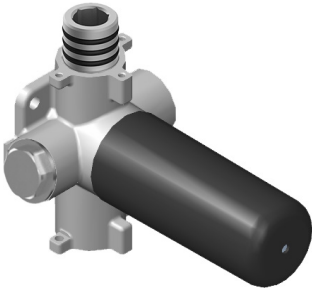

Finishes

G-8006

M-Series

3/4" Concealed Thermostatic Rough Valve

Product Features

- 12.9 gpm @ 60 psi
- 3/4" universal inlets
- Built-in service stops
- Stacking outlet feature
- Complete serviceability from front of all units
- Supplied with protective plastic cover
- CalGreen compliant dependent on functions

www.graff-faucets.com | phone: 800-954-4723

BATHROOM
Terra M-Series Valve Trim with
Three Handles
G-8056-LM46E0-T

GRAFF[®]

Information

- Three metal handles
- Decorative trim plate
- Use with G-8006 and G-8076, G-8077, G-8052 or G-8053 thermostatic rough valves
- To complete package, you must order rough valves
- ADA

Finishes

BATHROOM
Stop/Volume Control Valve with
Pass Through
G-8076

GRAFF®

Information

- 12.3 gpm @ 60 psi
- 3/4" universal inlets/outlets with female threads
- Stacking inlet and pass-through port feature
- Supplied with protective plastic cover
- CalGreen compliant dependent on functions

Finishes

G-8076

M-Series

Stop/Volume Control Rough Valve with Pass-Through

Product Features

- 13.2 gpm @ 60 psi
- 3/4" universal inlets/outlets with female threads
- Stacking inlet and pass-through port feature
- Supplied with protective plastic cover
- CalGreen compliant dependent on functions