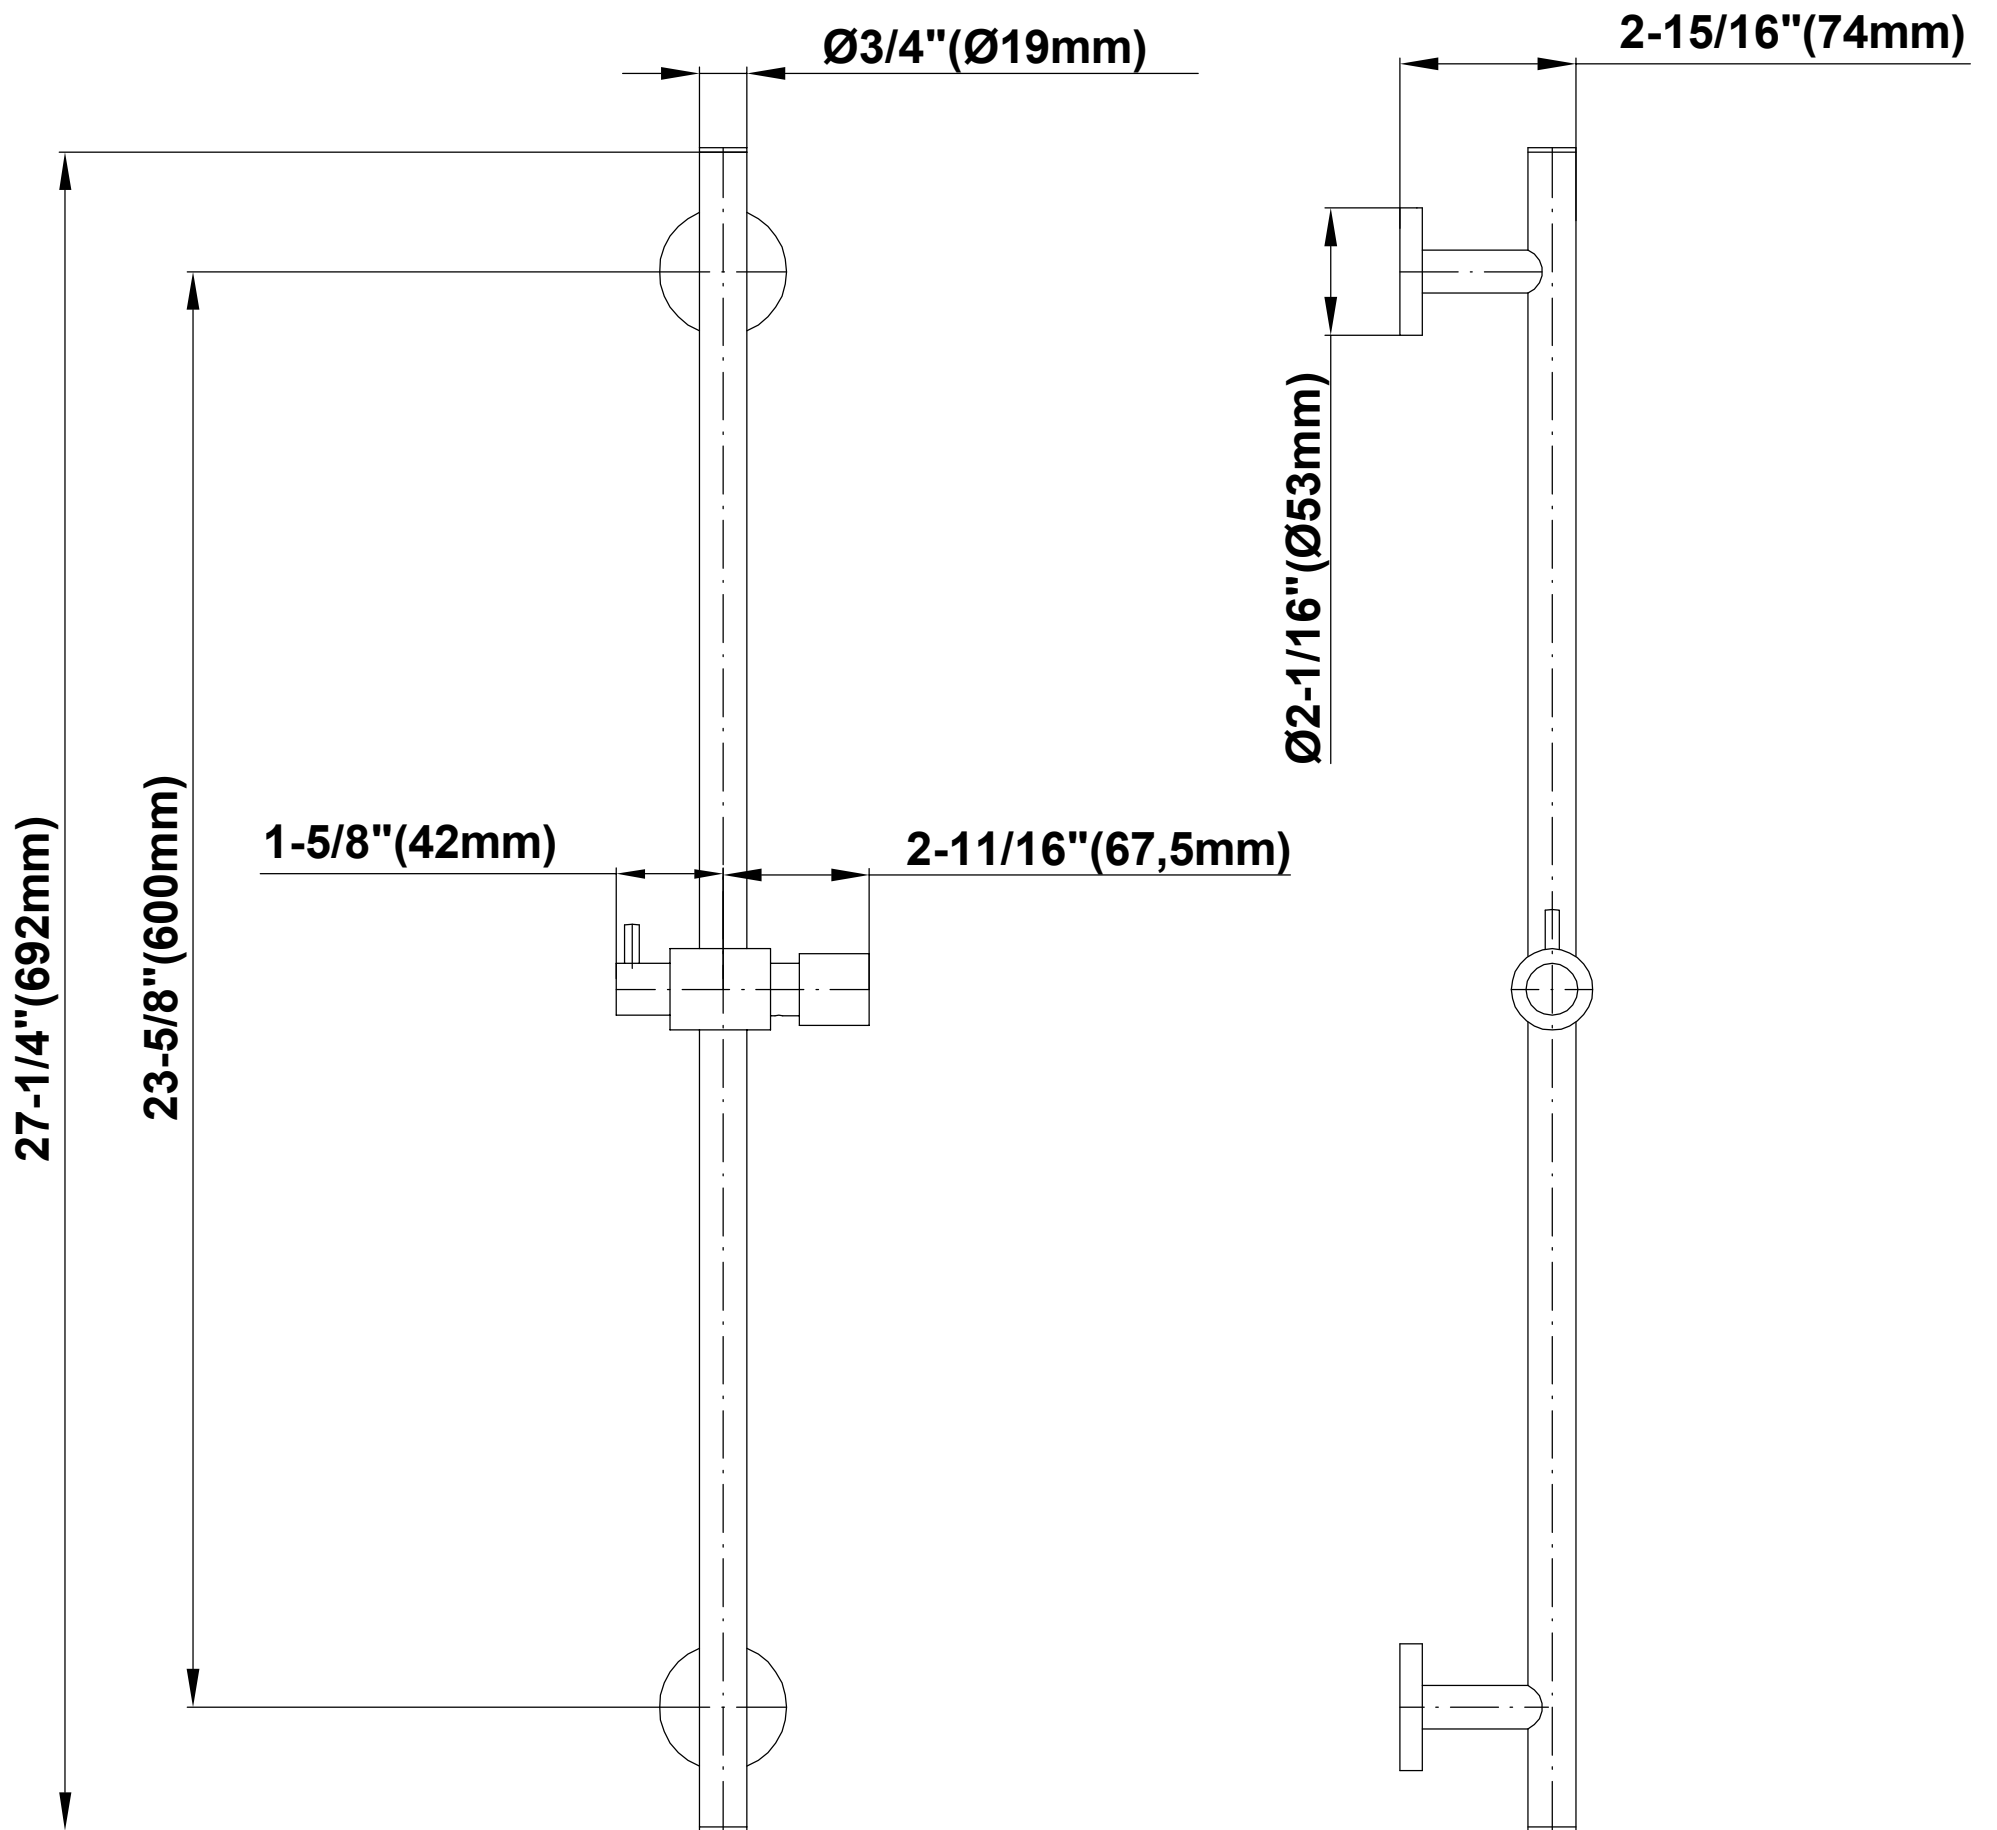

BATHROOM
Terra M-Series Thermostatic
Shower System - Shower with
Handshower
GL3.011WB-LM46E0

GRAFF®

Information

- 3/4" thermostatic valve and trim
- 3/4" stop/volume control valve (2 pieces)
- 8" showerhead with 12" ceiling-mounted shower arm
- Showerhead features no-clog, easy-clean spray nozzles
- Handshower set with wall-mounted slide bar and 59" hose (PVD finishes use 59" flex hose)
- Optional extension kit
- Flow rates: showerhead ≤ 1.8 max gpm, handshower ≤ 1.5 max gpm
- ADA

BATHROOM
Contemporary Wall-Mounted Slide
Bar
G-8641

GRAFF®

Information

- 27 1/4" tall wall-mounted slide bar
- Adjustable bracket fits all hoses with conical nut

Finishes

G - 864 1

Information

- Solid brass construction
- Smooth, all-metal handle
- Shower hose not included
- Handshower flow rate ≤ 1.5 max gpm
- CALGreen