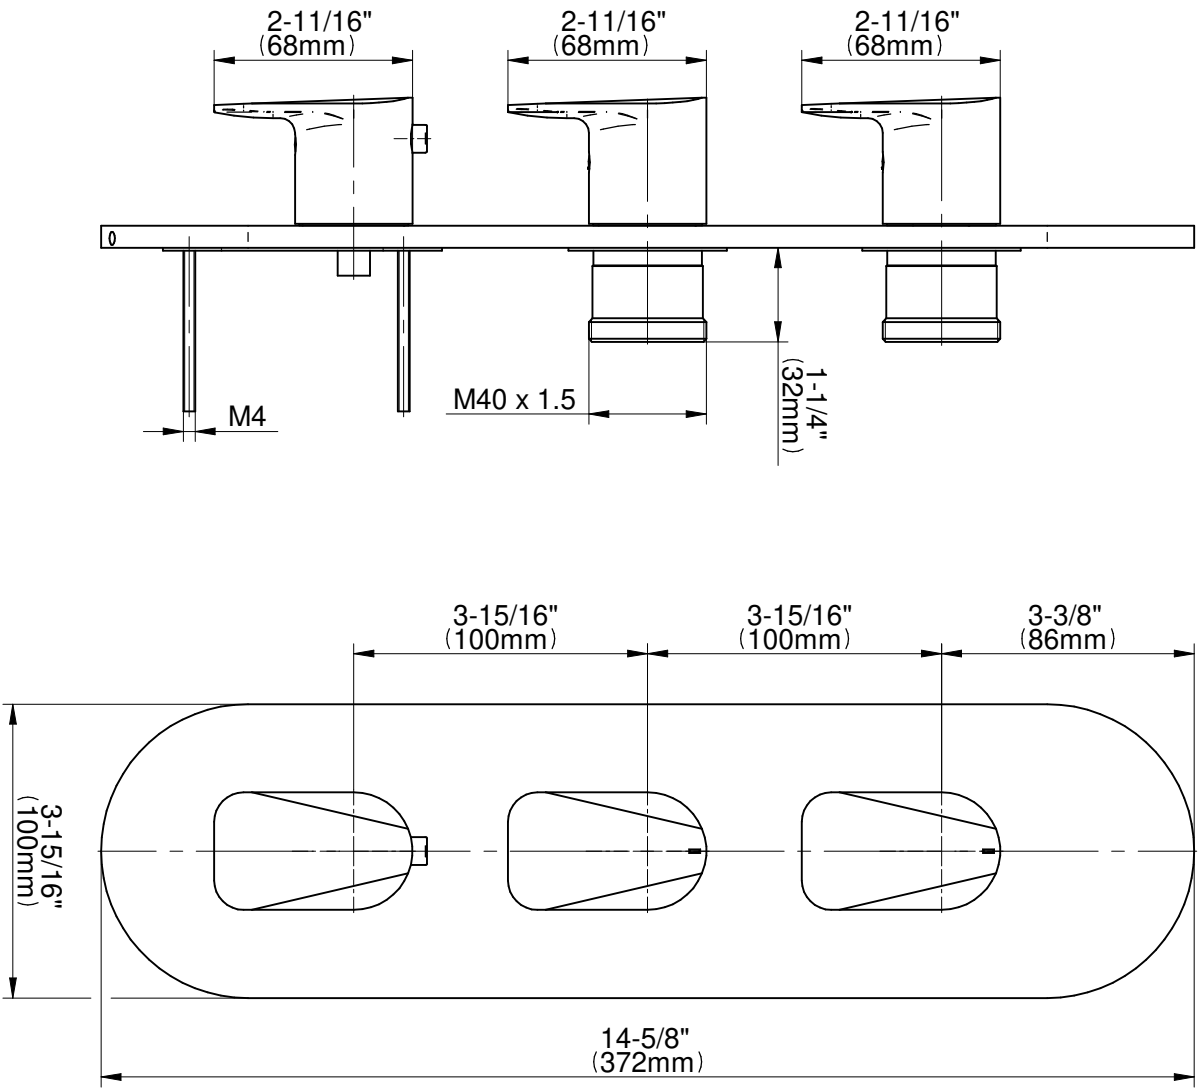

SHOWER
Sento M-Series Thermostatic
Shower System - Shower with
Handshower
GL3.011WB-LM59E0

GRAFF®

Information

- 3/4" thermostatic valve and trim
- 3/4" stop/volume control valve (2 pieces)
- 8" showerhead with 12" ceiling-mounted shower arm
- Showerhead features no-clog, easy-clean spray nozzles
- Optional extension kit
- Handshower set with wall-mounted slide bar and 59" hose (PVD finishes use 59" flex hose)
- Flow rates: showerhead \leq 1.8 max gpm, handshower \leq 1.5 max gpm
- ADA

SHOWER
Sento M-Series Valve Trim with
Three Handles

GRAFF®

Information

- Three metal handles
- Decorative trim plate
- Use with M-Series rough valves

Finishes

G-8056-LM59E0-T

Sento Series

SHOWER
Thermostatic Rough Valve
G-8006