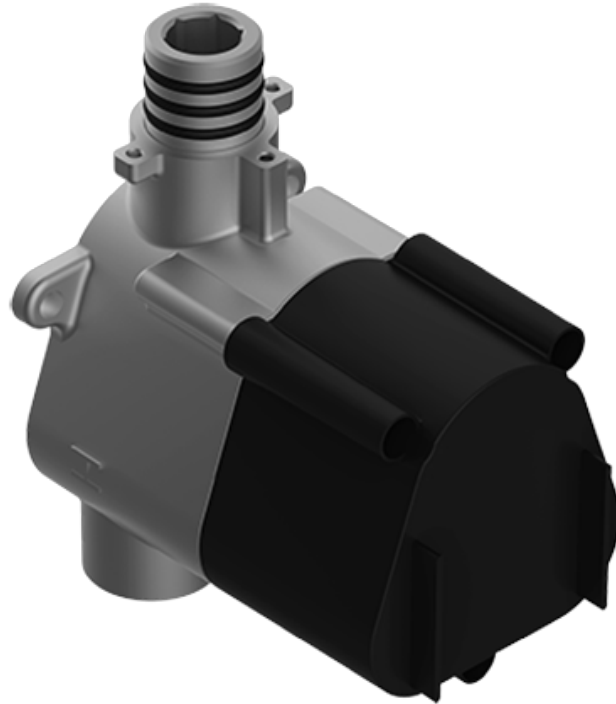

SHOWER
Sento M-Series Thermostatic
Shower System - Shower with
Handshower
GL3.011WB-LM59E0

GRAFF®

Information

- 3/4" thermostatic valve and trim
- 3/4" stop/volume control valve (2 pieces)
- 8" showerhead with 12" ceiling-mounted shower arm
- Showerhead features no-clog, easy-clean spray nozzles
- Optional extension kit
- Handshower set with wall-mounted slide bar and 59" hose (PVD finishes use 59" flex hose)
- Flow rates: showerhead \leq 1.8 max gpm, handshower \leq 1.5 max gpm
- ADA

SHOWER
Sento M-Series Valve Trim with
Three Handles

GRAFF®

Information

- Three metal handles
- Decorative trim plate
- Use with M-Series rough valves

Finishes

G-8056-LM59E0-T

Sento Series

SHOWER
Thermostatic Rough Valve
G-8006

Information

- 12.9 gpm @ 60 psi
- 3/4" universal inlets
- Built-in service stops
- Stacking outlet feature
- Complete serviceability from front of all units
- Supplied with protective plastic cover
- CalGreen compliant dependent on functions

Finishes

G-8006

M-Series

3/4" Concealed Thermostatic Rough Valve

Product Features

- 12.9 gpm @ 60 psi
- 3/4" universal inlets
- Built-in service stops
- Stacking outlet feature
- Complete serviceability from front of all units
- Supplied with protective plastic cover
- CalGreen compliant dependent on functions