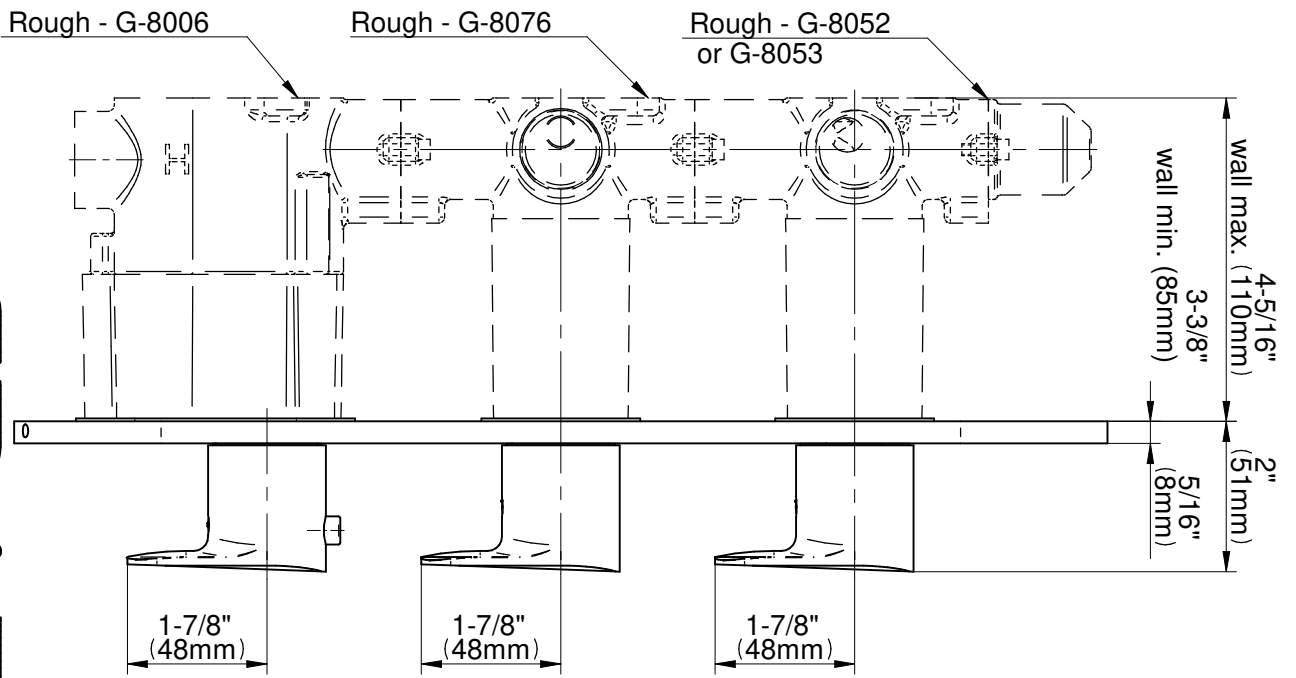

SHOWER
Sento M-Series Thermostatic
Shower System - Shower with
Handshower
GL3.011WB-LM59E0

GRAFF®

Information

- 3/4" thermostatic valve and trim
- 3/4" stop/volume control valve (2 pieces)
- 8" showerhead with 12" ceiling-mounted shower arm
- Showerhead features no-clog, easy-clean spray nozzles
- Optional extension kit
- Handshower set with wall-mounted slide bar and 59" hose (PVD finishes use 59" flex hose)
- Flow rates: showerhead \leq 1.8 max gpm, handshower \leq 1.5 max gpm
- ADA

SHOWER
Sento M-Series Valve Trim with
Three Handles

GRAFF®

Information

- Three metal handles
- Decorative trim plate
- Use with M-Series rough valves

Finishes

G-8056-LM59E0-T

Sento Series

SHOWER
Thermostatic Rough Valve
G-8006