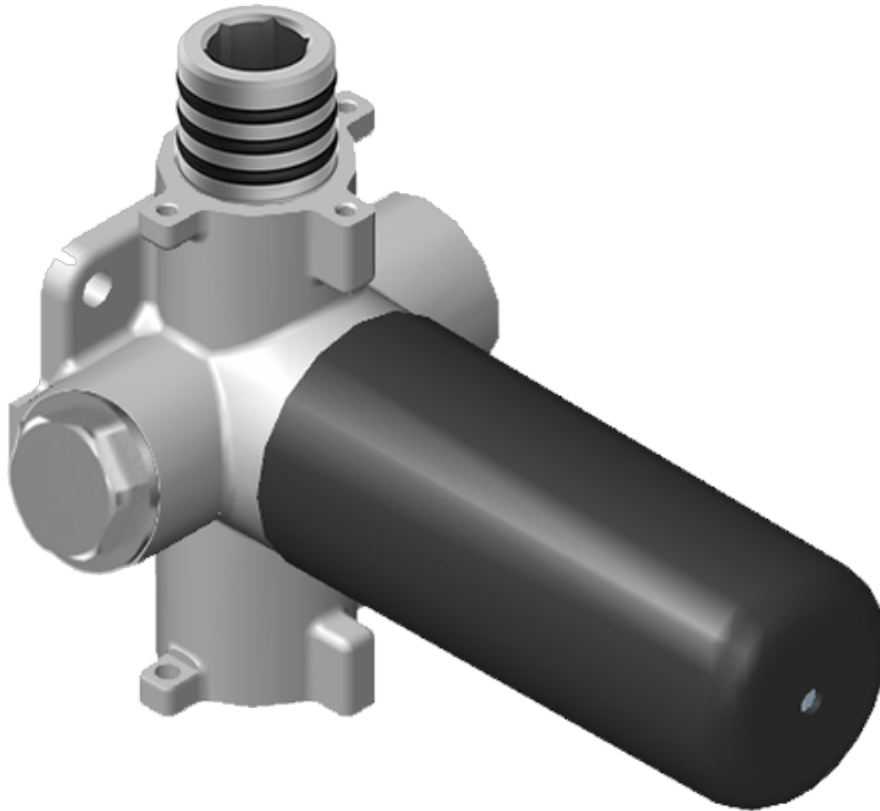

SHOWER
Sento M-Series Thermostatic
Shower System - Shower with
Handshower
GL3.011WB-LM59E0

GRAFF®

Information

- 3/4" thermostatic valve and trim
- 3/4" stop/volume control valve (2 pieces)
- 8" showerhead with 12" ceiling-mounted shower arm
- Showerhead features no-clog, easy-clean spray nozzles
- Optional extension kit
- Handshower set with wall-mounted slide bar and 59" hose (PVD finishes use 59" flex hose)
- Flow rates: showerhead \leq 1.8 max gpm, handshower \leq 1.5 max gpm
- ADA

Finishes

G-8006

M-Series

3/4" Concealed Thermostatic Rough Valve

Product Features

- 12.9 gpm @ 60 psi
- 3/4" universal inlets
- Built-in service stops
- Stacking outlet feature
- Complete serviceability from front of all units
- Supplied with protective plastic cover
- CalGreen compliant dependent on functions

www.graff-faucets.com | phone: 800-954-4723

SHOWER
 Stop/Volume Control Valve with
 Pass Through
G-8076

Information

- 12.3 gpm @ 60 psi
- 3/4" universal inlets/outlets with female threads
- Stacking inlet and pass-through port feature
- Supplied with protective plastic cover
- CalGreen compliant dependent on functions

www.graff-faucets.com | phone: 800-954-4723

SHOWER
8" Round Brass Showerhead
G-8449

GRAFF®

Information

- 1/4" thick
- 169 no-clog, easy-clean rubber spray nozzles
- Recommended use with ceiling shower arm
- Recommended for use at no more than 10 degrees tilt
- Showerhead flow rate ≤ 1.8 max gpm
- CALGreen