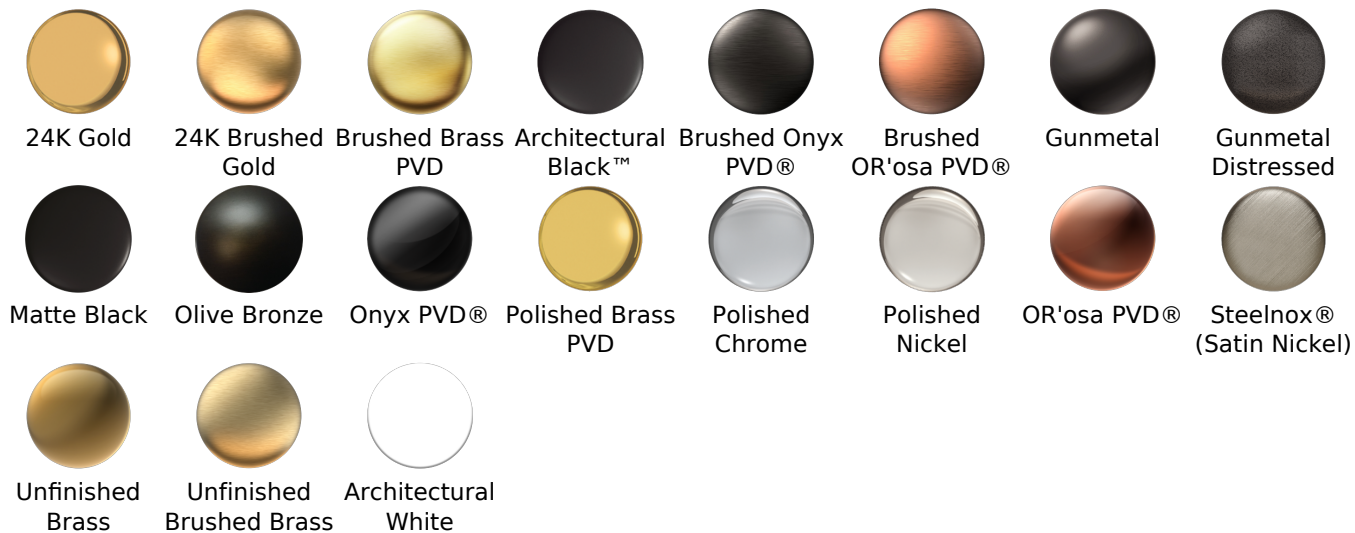

SHOWER
Sento M-Series Valve Trim with
Three Handles

GRAFF®

Information

- Three metal handles
- Decorative trim plate
- Use with M-Series rough valves

Finishes

G-8056-LM59E0-T

Sento Series

SHOWER
Thermostatic Rough Valve
G-8006

Available Finishes

- Polished Chrome
G-8714-PC
- Brushed Nickel
G-8714-BNi
- Polished Nickel
G-8714-PN
- Steelnox[®]
G-8714-SN
- Olive Bronze[™]
G-8714-OB
- Architectural Black[™]
G-8714-BK
- Architectural White
G-8714-WT