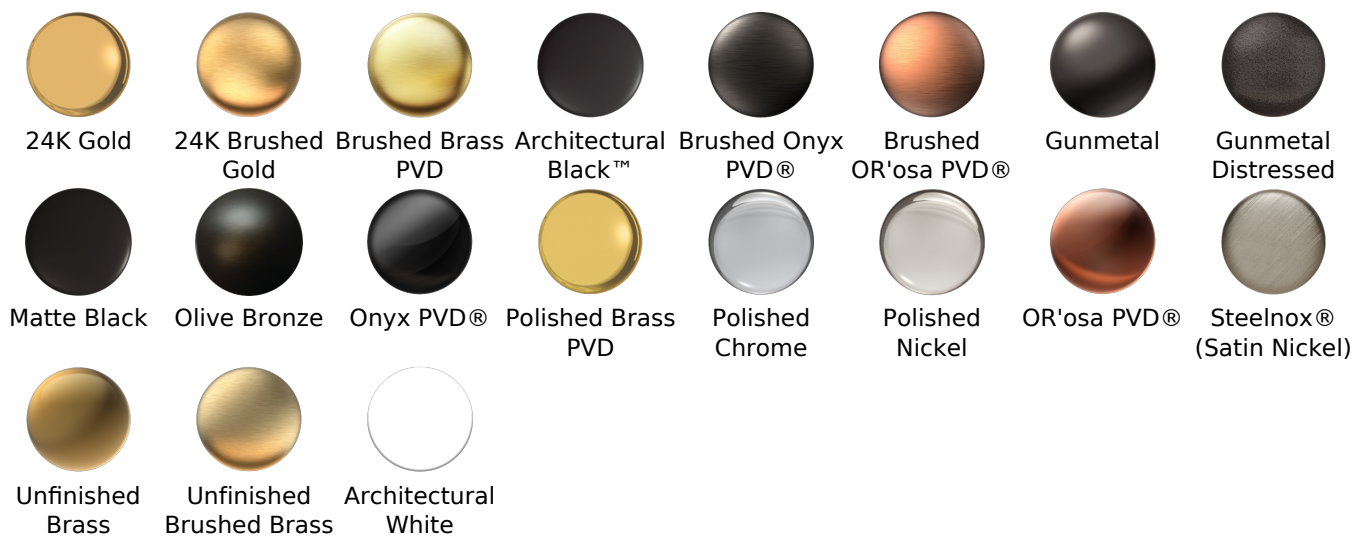

- Limited lifetime warranty

For complete warranty information go to www.graff-designs.com/en-nam/warranty

Available Finishes

- Polished Chrome
G-8605-PC
- Polished Nickel
G-8605-PN
- Brushed Nickel
G-8605-BNi
- Unfinished Brushed Brass*
G-8605-UBB*
- Unfinished Brass*
G-8605-UB*
- Matte Black*
G-8605-MBK*
- Architectural Black*
G-8605-BK*
- Architectural White*
G-8605-WT*
- Olive Brass*
G-8605-OB*
- Gunmetal*
G-8605-GM*
- Vintage Brushed Brass*
G-8605-VBB*
- Steelnox (Satin Nickel)
G-8605-SN
- 24K Brushed Gold*
G-8605-BAU*
- 24K Gold*
G-8605-AU*
- Gunmetal Distressed*
G-8605-GMD*

* Special order finish- call for availability

SHOWER
 Contemporary Round Wall Supply
 Elbow
G-8613

Information

- 1/2" NPT female thread inlet

Finishes

G-8613

Shower Components

Contemporary Round Wall Supply Elbow