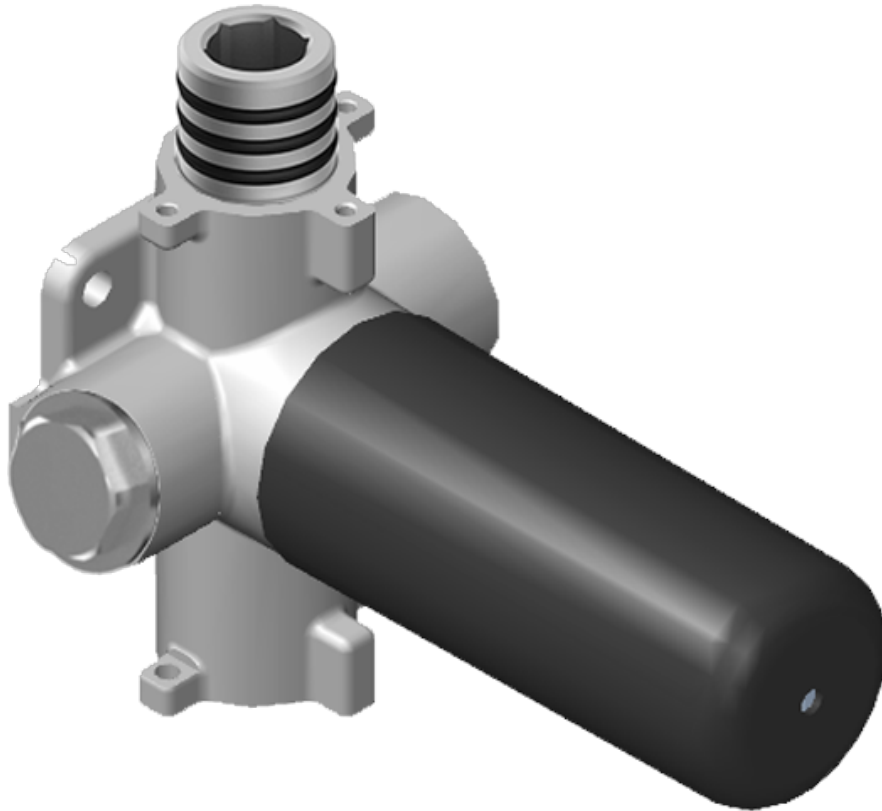

SHOWER
Topaz M-Series Thermostatic
Shower System - Shower with
Handshower
GS3.011WB-LM14E0

GRAFF®

Information

- 3/4" thermostatic valve and trim
- 3/4" stop/volume control valve (2 pieces)
- 8" showerhead with 12" ceiling-mounted shower arm
- Showerhead features no-clog, easy-clean spray nozzles
- Handshower set with wall-mounted slide bar and 59" hose
- Optional extension kit
- Flow rates: showerhead ≤ 1.8 max gpm, handshower ≤ 1.5 max gpm

SHOWER
Thermostatic Rough Valve
G-8006

GRAFF®

Information

- 12.9 gpm @ 60 psi
- 3/4" universal inlets
- Built-in service stops
- Stacking outlet feature
- Complete serviceability from front of all units
- Supplied with protective plastic cover
- CalGreen compliant dependent on functions

G-8006

M-Series

3/4" Concealed Thermostatic Rough Valve

Product Features

- 12.9 gpm @ 60 psi
- 3/4" universal inlets
- Built-in service stops
- Stacking outlet feature
- Complete serviceability from front of all units
- Supplied with protective plastic cover
- CalGreen compliant dependent on functions

www.graff-faucets.com | phone: 800-954-4723

SHOWER
Stop/Volume Control Valve with
Pass Through
G-8076

GRAFF®

Information

- 12.3 gpm @ 60 psi
- 3/4" universal inlets/outlets with female threads
- Stacking inlet and pass-through port feature
- Supplied with protective plastic cover
- CalGreen compliant dependent on functions