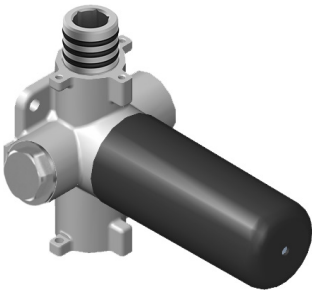

SHOWER
Thermostatic Rough Valve
G-8006

GRAFF®

Information

- 12.9 gpm @ 60 psi
- 3/4" universal inlets
- Built-in service stops
- Stacking outlet feature
- Complete serviceability from front of all units
- Supplied with protective plastic cover
- CalGreen compliant dependent on functions

G-8006

M-Series

3/4" Concealed Thermostatic Rough Valve

Product Features

- 12.9 gpm @ 60 psi
- 3/4" universal inlets
- Built-in service stops
- Stacking outlet feature
- Complete serviceability from front of all units
- Supplied with protective plastic cover
- CalGreen compliant dependent on functions

www.graff-faucets.com | phone: 800-954-4723

SHOWER
Stop/Volume Control Valve with
Pass Through
G-8076

GRAFF®

Information

- 12.3 gpm @ 60 psi
- 3/4" universal inlets/outlets with female threads
- Stacking inlet and pass-through port feature
- Supplied with protective plastic cover
- CalGreen compliant dependent on functions

G-8076

M-Series

Stop/Volume Control Rough Valve with Pass-Through

Product Features

- 13.2 gpm @ 60 psi
- 3/4" universal inlets/outlets with female threads
- Stacking inlet and pass-through port feature
- Supplied with protective plastic cover
- CalGreen compliant dependent on functions