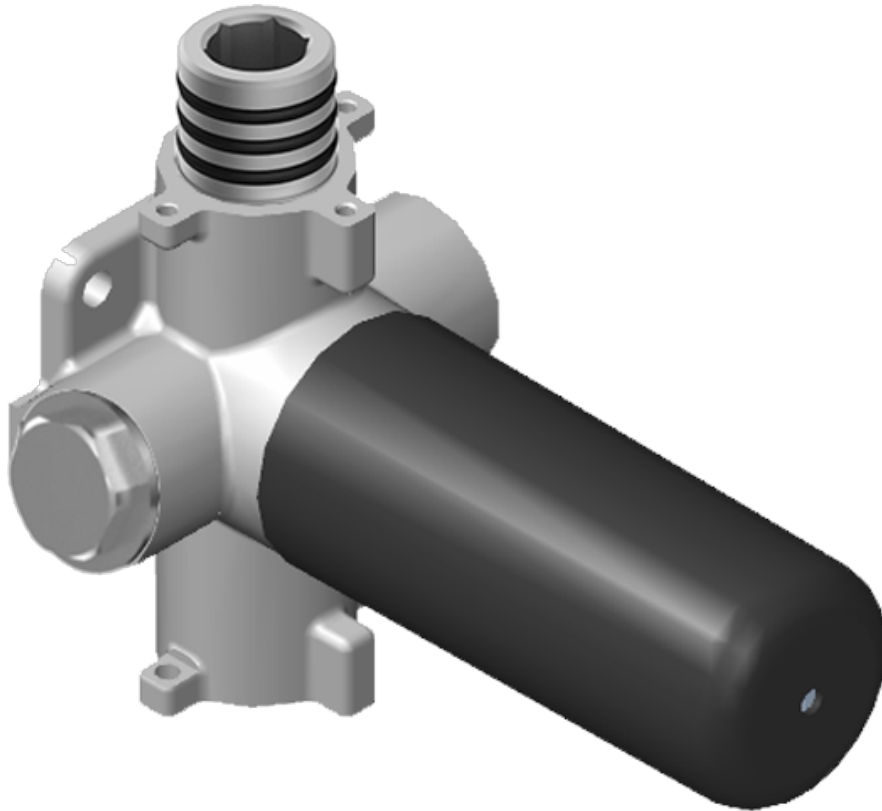

SHOWER
Canterbury M-Series Thermostatic
Shower System - Shower with
Handshower
GS3.011WB-LM34C2

GRAFF®

Information

- 3/4" thermostatic valve and trim
- 3/4" stop/volume control valve (2 pieces)
- 8" showerhead with 12" ceiling-mounted shower arm
- Showerhead features no-clog, easy-clean spray nozzles
- Handshower set with wall-mounted slide bar and 59" hose
- Optional extension kit
- Flow rates: showerhead ≤ 1.8 max gpm, handshower ≤ 1.5 max gpm
- ADA

SHOWER
Thermostatic Rough Valve
G-8006

GRAFF®

Information

- 12.9 gpm @ 60 psi
- 3/4" universal inlets
- Built-in service stops
- Stacking outlet feature
- Complete serviceability from front of all units
- Supplied with protective plastic cover
- CalGreen compliant dependent on functions

G-8006

M-Series

3/4" Concealed Thermostatic Rough Valve

Product Features

- 12.9 gpm @ 60 psi
- 3/4" universal inlets
- Built-in service stops
- Stacking outlet feature
- Complete serviceability from front of all units
- Supplied with protective plastic cover
- CalGreen compliant dependent on functions

www.graff-faucets.com | phone: 800-954-4723

SHOWER
Stop/Volume Control Valve with
Pass Through
G-8076

GRAFF®

Information

- 12.3 gpm @ 60 psi
- 3/4" universal inlets/outlets with female threads
- Stacking inlet and pass-through port feature
- Supplied with protective plastic cover
- CalGreen compliant dependent on functions