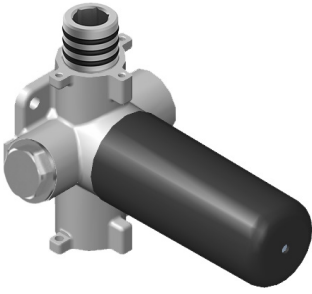

SHOWER
Canterbury M-Series Thermostatic
Shower System - Shower with
Handshower
GS3.011WB-LM34C2

GRAFF®

Information

- 3/4" thermostatic valve and trim
- 3/4" stop/volume control valve (2 pieces)
- 8" showerhead with 12" ceiling-mounted shower arm
- Showerhead features no-clog, easy-clean spray nozzles
- Handshower set with wall-mounted slide bar and 59" hose
- Optional extension kit
- Flow rates: showerhead ≤ 1.8 max gpm, handshower ≤ 1.5 max gpm
- ADA

G-8006

M-Series

3/4" Concealed Thermostatic Rough Valve

Product Features

- 12.9 gpm @ 60 psi
- 3/4" universal inlets
- Built-in service stops
- Stacking outlet feature
- Complete serviceability from front of all units
- Supplied with protective plastic cover
- CalGreen compliant dependent on functions

www.graff-faucets.com | phone: 800-954-4723

SHOWER
Stop/Volume Control Valve with
Pass Through
G-8076

GRAFF®

Information

- 12.3 gpm @ 60 psi
- 3/4" universal inlets/outlets with female threads
- Stacking inlet and pass-through port feature
- Supplied with protective plastic cover
- CalGreen compliant dependent on functions

G-8076

M-Series

Stop/Volume Control Rough Valve with Pass-Through

GRAFF[®]
CUTTING EDGE DESIGN

Product Features

- 13.2 gpm @ 60 psi
- 3/4" universal inlets/outlets with female threads
- Stacking inlet and pass-through port feature
- Supplied with protective plastic cover
- CalGreen compliant dependent on functions