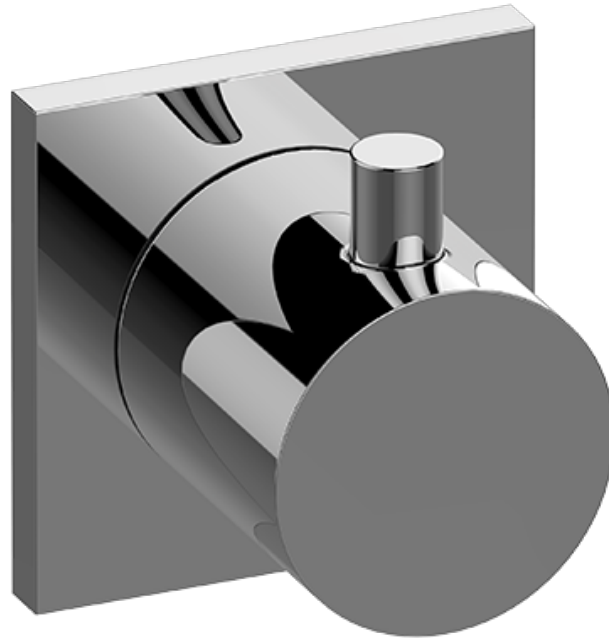

SHOWER  
 Square M-Series 2-Way Diverter  
 Valve Trim with Handle  
**G-8071-RH1-T**

**Information**

- Single metal handle
- Decorative trim plate
- To complete package, you must order G-8052 2-way diverter volume control valve WITH off function and passthrough

**Finishes**

OR'osa PVD® Steelnox® Architectural  
(Satin Nickel) White