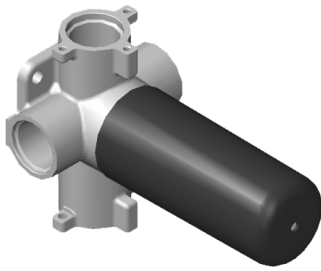

SHOWER
M-Series Thermostatic Shower
System - Ametis Ring with
Handshower
GL3.029WT-RH0

GRAFF®

Information

- 3/4" thermostatic valve and trim
- 3/4" stop/volume control valve and 3-way diverter valve
- G-8760 Ametis Ring with waterfall and rain shower settings, features no-clog, easy-clean nozzles
- Single LED light with 6 color variations
- Includes wall-mount button for LED control box
- Handshower set with wall bracket and integrated wall supply elbow and 59" hose
- Optional extension kit
- Flow rates: rain shower ≤ 2.0 max gpm, waterfall ≤ 2.0 max gpm, handshower ≤ 1.5 max gpm
- CALGreen

SHOWER
Thermostatic Rough Valve
G-8006

GRAFF[®]

Information

- 12.9 gpm @ 60 psi
- 3/4" universal inlets
- Built-in service stops
- Stacking outlet feature
- Complete serviceability from front of all units
- Supplied with protective plastic cover
- CalGreen compliant dependent on functions

www.graff-faucets.com | phone: 800-954-4723

SHOWER
Three-Way Diverter Control Valve
WITH Off Function (No Pass-
Through)
G-8053

GRAFF®

Information

- ~11.4 gpm @ 60 psi
- 3/4" universal inlets/outlets with female threads
- Operates one function at a time
- Stacking inlet feature
- Supplied with protective plastic cover
- CALGreen compliant depending on functions

Finishes

G-8053

M-Series

3-Way Diverter Control Valve WITH Off Function (No Pass-Through)

Product Features

- 3/4" universal inlets/outlets with female threads
- Stacking inlet feature
- Supplied with protective plastic cover
- CalGreen compliant dependent on functions