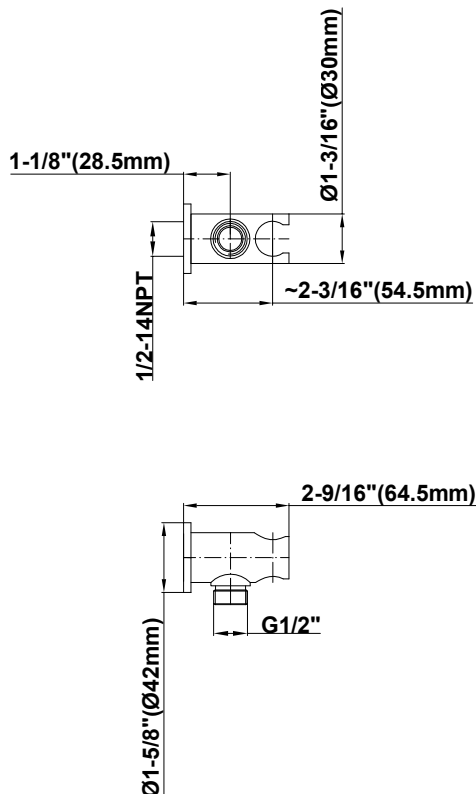

The measurements shown are for reference only. Products and specifications shown are subject to change without notice. Revised 10/2019

www.graff-designs.com | phone: 800-954-4723