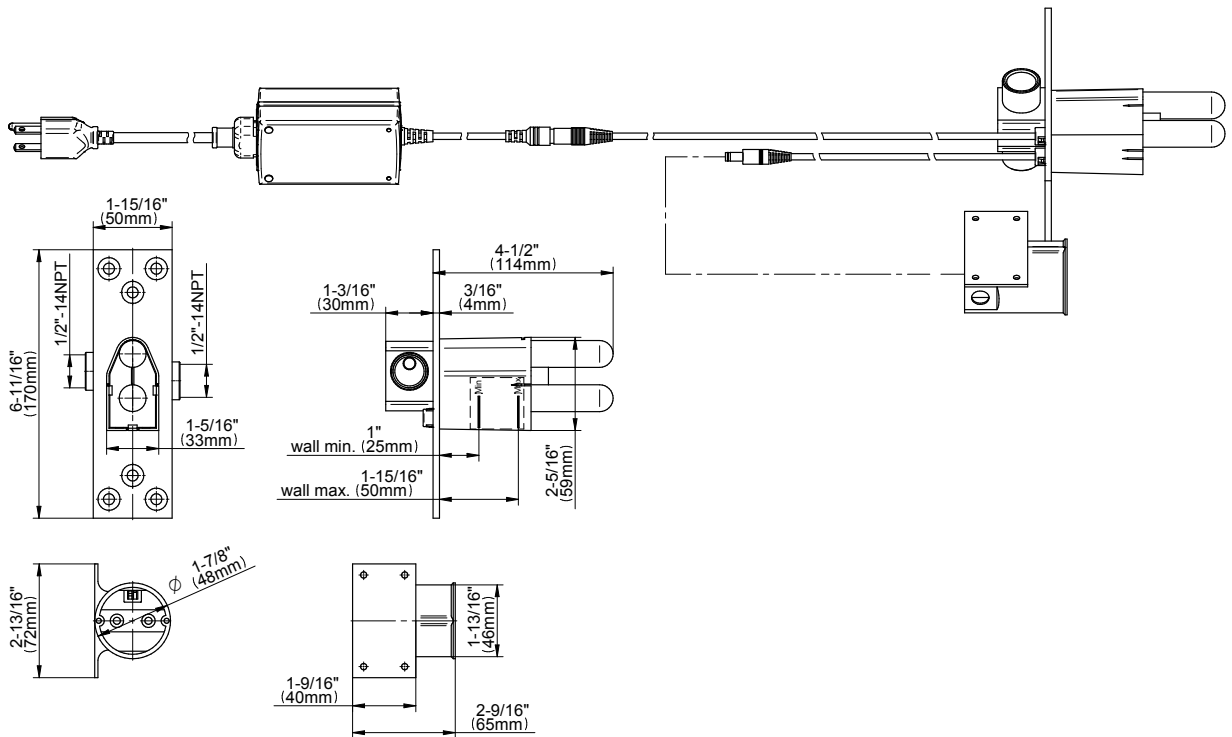

The measurements shown are for reference only. Products and specifications shown are subject to change without notice. Revised 8/2016.

www.graff-faucets.com | phone: 800-954-4723