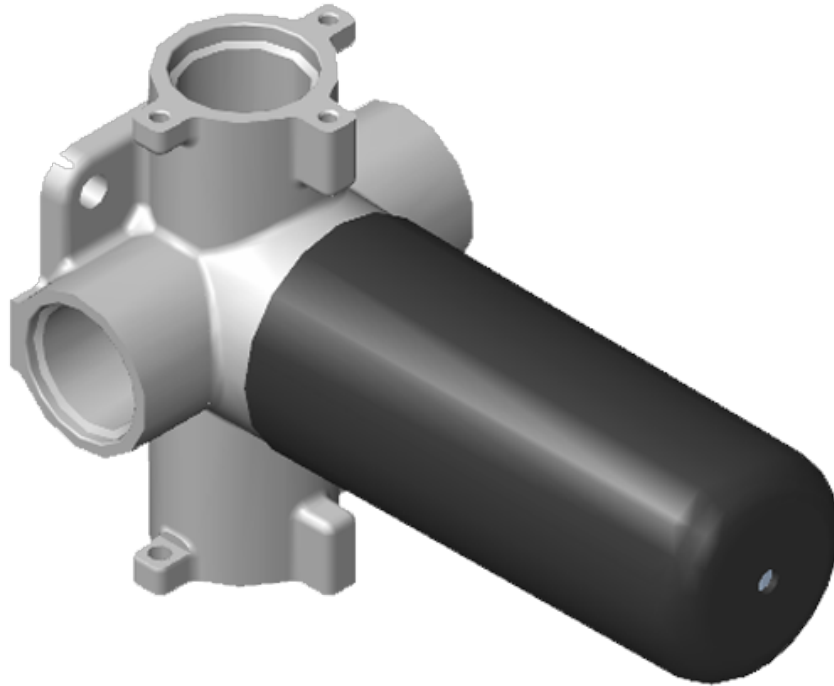

SHOWER
M-Series Thermostatic Shower
System - Ametis Ring with
Handshower
GL3.029WT-RH0

GRAFF®

Information

- 3/4" thermostatic valve and trim
- 3/4" stop/volume control valve and 3-way diverter valve
- G-8760 Ametis Ring with waterfall and rain shower settings, features no-clog, easy-clean nozzles
- Single LED light with 6 color variations
- Includes wall-mount button for LED control box
- Handshower set with wall bracket and integrated wall supply elbow and 59" hose
- Optional extension kit
- Flow rates: rain shower ≤ 2.0 max gpm, waterfall ≤ 2.0 max gpm, handshower ≤ 1.5 max gpm
- CALGreen

SHOWER
Thermostatic Rough Valve
G-8006

GRAFF[®]

Information

- 12.9 gpm @ 60 psi
- 3/4" universal inlets
- Built-in service stops
- Stacking outlet feature
- Complete serviceability from front of all units
- Supplied with protective plastic cover
- CalGreen compliant dependent on functions

www.graff-faucets.com | phone: 800-954-4723

SHOWER
Three-Way Diverter Control Valve
WITH Off Function (No Pass-
Through)
G-8053

GRAFF®

Information

- ~11.4 gpm @ 60 psi
- 3/4" universal inlets/outlets with female threads
- Operates one function at a time
- Stacking inlet feature
- Supplied with protective plastic cover
- CALGreen compliant depending on functions

Finishes

G-8053

M-Series

3-Way Diverter Control Valve WITH Off Function (No Pass-Through)

Product Features

- 3/4" universal inlets/outlets with female threads
- Stacking inlet feature
- Supplied with protective plastic cover
- CalGreen compliant dependent on functions