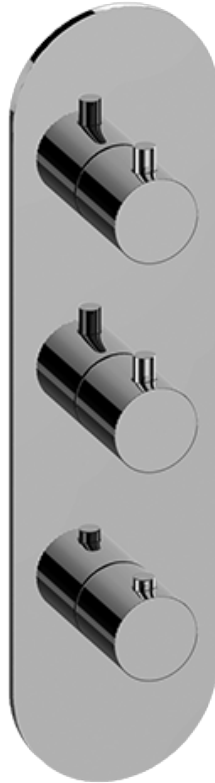

SHOWER
M-Series Thermostatic Shower
System - Ametis Ring with
Handshower
GL3.029WT-RH0

GRAFF®

Information

- 3/4" thermostatic valve and trim
- 3/4" stop/volume control valve and 3-way diverter valve
- G-8760 Ametis Ring with waterfall and rain shower settings, features no-clog, easy-clean nozzles
- Single LED light with 6 color variations
- Includes wall-mount button for LED control box
- Handshower set with wall bracket and integrated wall supply elbow and 59" hose
- Optional extension kit
- Flow rates: rain shower ≤ 2.0 max gpm, waterfall ≤ 2.0 max gpm, handshower ≤ 1.5 max gpm
- CALGreen

www.graff-faucets.com | phone: 800-954-4723

SHOWER
Three-Way Diverter Control Valve
WITH Off Function (No Pass-
Through)
G-8053

GRAFF®

Information

- ~11.4 gpm @ 60 psi
- 3/4" universal inlets/outlets with female threads
- Operates one function at a time
- Stacking inlet feature
- Supplied with protective plastic cover
- CALGreen compliant depending on functions

Finishes

G-8053

M-Series

3-Way Diverter Control Valve WITH Off Function (No Pass-Through)

Product Features

- 3/4" universal inlets/outlets with female threads
- Stacking inlet feature
- Supplied with protective plastic cover
- CalGreen compliant dependent on functions

www.graff-faucets.com | phone: 800-954-4723

SHOWER
M-Series Round Thermostatic
3-Hole Trim Plate and Handle
G-8056-RH0-T

GRAFF®

Information

- Three metal handles
- Decorative trim plate
- Use with G-8006, G-8076 and G-8052 or G-8053 thermostatic rough valves
- To complete package, you must order rough valves