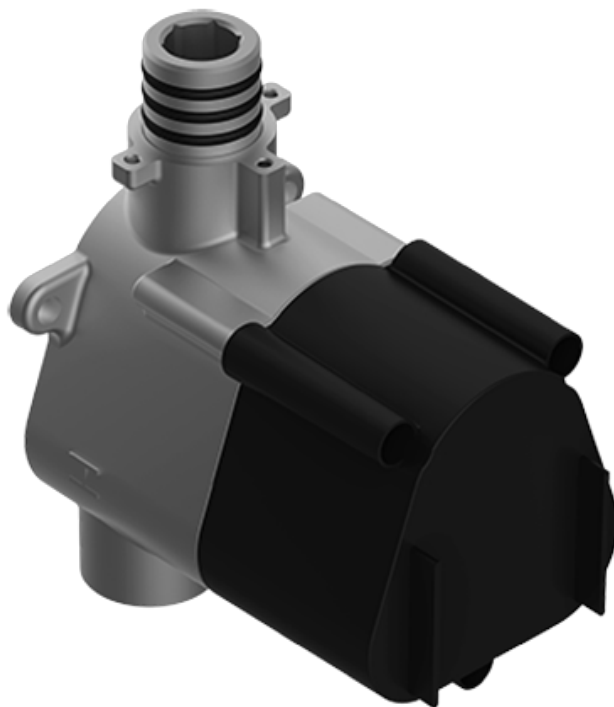

SHOWER
M-Series Thermostatic Shower
System - Ametis Ring with
Handshower
GL3.029WT-RH0

GRAFF®

Information

- 3/4" thermostatic valve and trim
- 3/4" stop/volume control valve and 3-way diverter valve
- G-8760 Ametis Ring with waterfall and rain shower settings, features no-clog, easy-clean nozzles
- Single LED light with 6 color variations
- Includes wall-mount button for LED control box
- Handshower set with wall bracket and integrated wall supply elbow and 59" hose
- Optional extension kit
- Flow rates: rain shower ≤ 2.0 max gpm, waterfall ≤ 2.0 max gpm, handshower ≤ 1.5 max gpm
- CALGreen

SHOWER
Thermostatic Rough Valve
G-8006

GRAFF[®]

Information

- 12.9 gpm @ 60 psi
- 3/4" universal inlets
- Built-in service stops
- Stacking outlet feature
- Complete serviceability from front of all units
- Supplied with protective plastic cover
- CalGreen compliant dependent on functions

Finishes

Architectural
Black™

Matte Black

Polished
Chrome

Architectural
White

G-8006

M-Series

3/4" Concealed Thermostatic Rough Valve

www.graff-faucets.com | phone: 800-954-4723

SHOWER
Three-Way Diverter Control Valve
WITH Off Function (No Pass-
Through)
G-8053

GRAFF®

Information

- ~11.4 gpm @ 60 psi
- 3/4" universal inlets/outlets with female threads
- Operates one function at a time
- Stacking inlet feature
- Supplied with protective plastic cover
- CALGreen compliant depending on functions